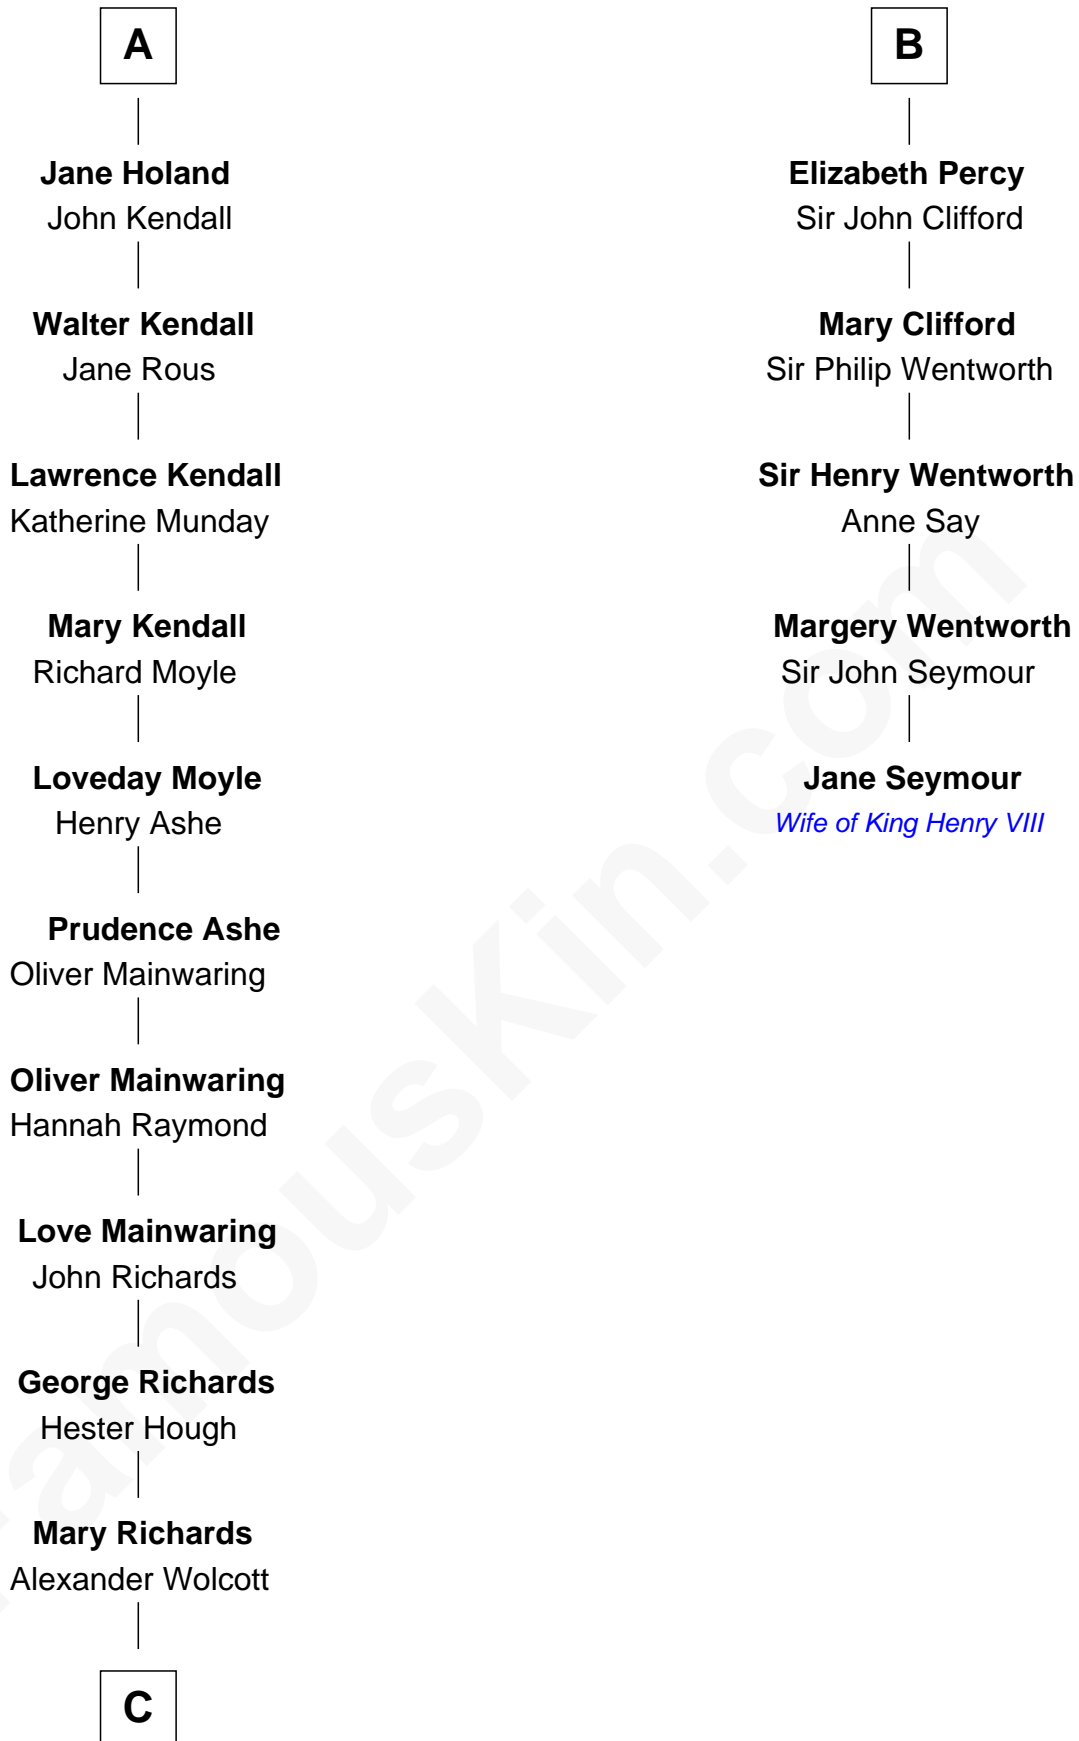

**FamousKin.com**  
**Relationship Chart of**  
**Buckminster Fuller**

*Author, Architect, and Inventor*

**11th cousin 10 times removed of**

**Jane Seymour**

*3rd Wife of King Henry VIII*

**C**

—  
**Christopher Wolcott**

Lucy Parsons

—  
**Christopher Columbus Wolcott**

Susan Blinn

—  
**Caroline Matilda Wolcott**

Martin Andrews

—  
**Caroline Wolcott Andrews**

Richard Buckminster Fuller

—  
**Buckminster Fuller**