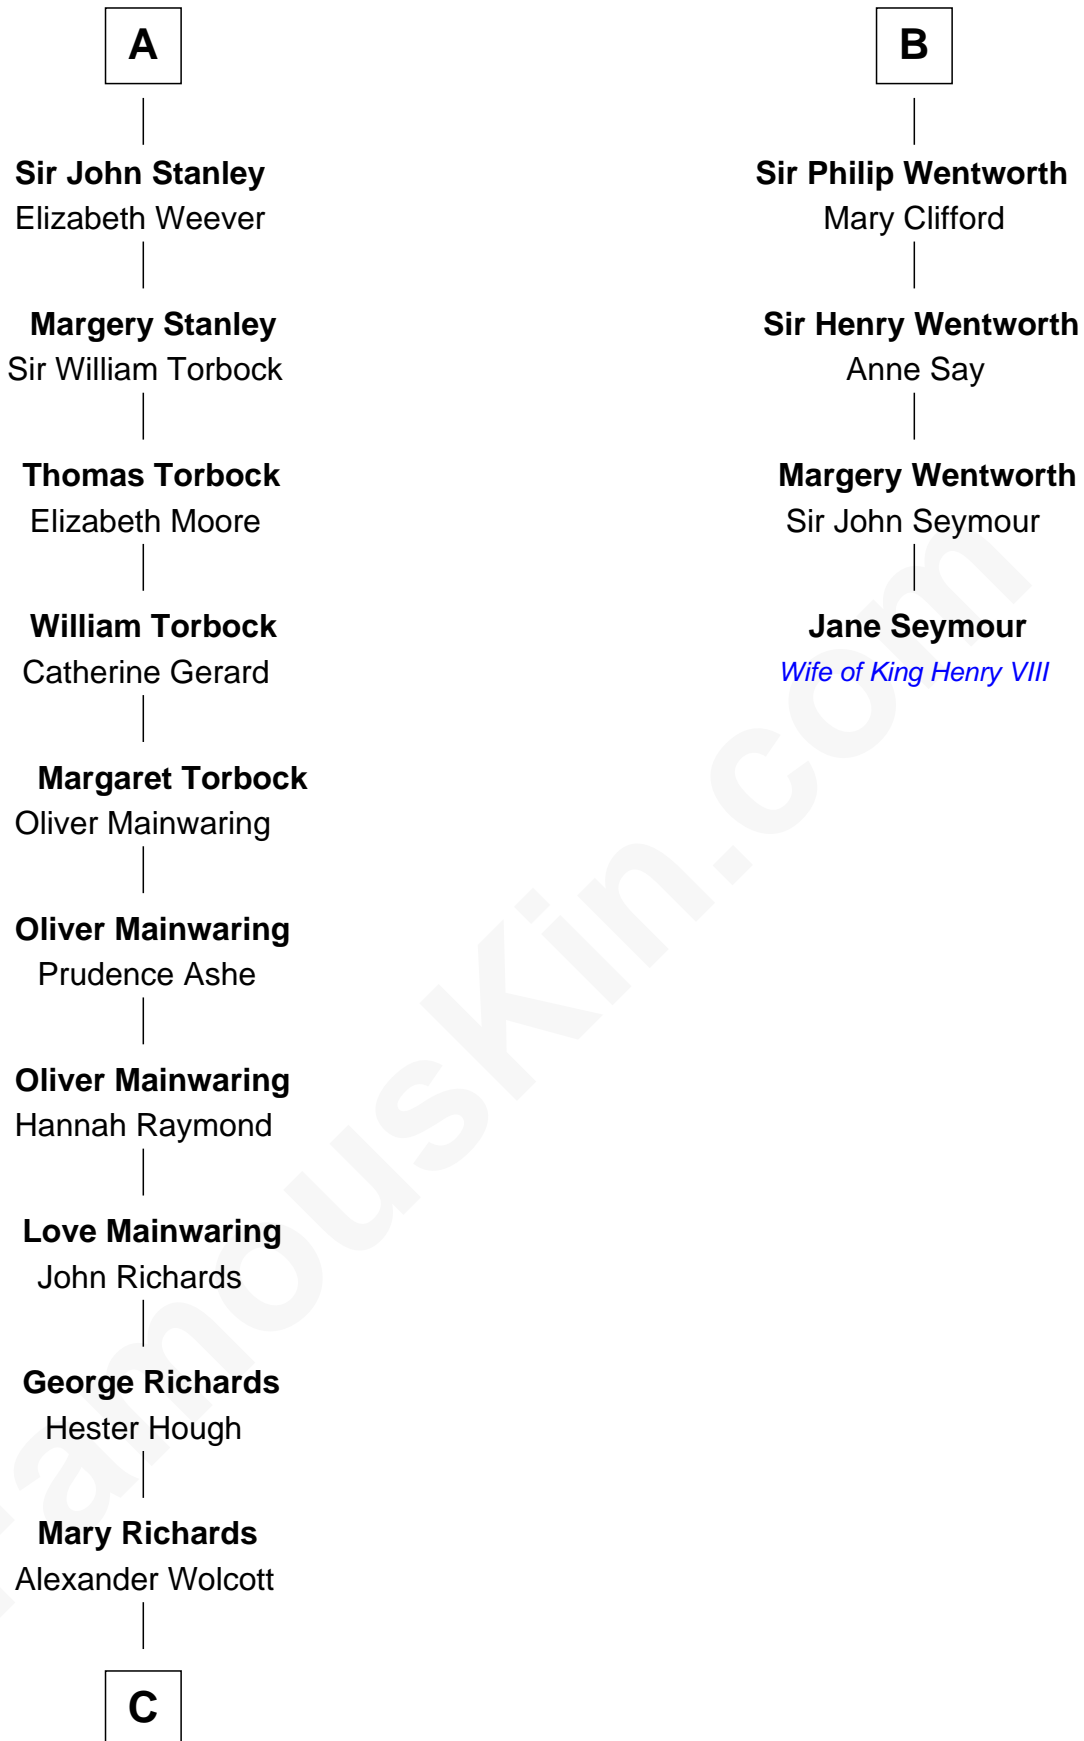

FamousKin.com

Relationship Chart of Buckminster Fuller

Author, Architect, and Inventor

10th cousin 11 times removed of

Jane Seymour

3rd Wife of King Henry VIII

William de Braiose

Eva Marshal

Eleanor de Braiose
Sir Humphrey de Bohun

Humphrey de Bohun
Maud de Fiennes

Humphrey de Bohun
Elizabeth Plantagenet

Sir William de Bohun
Elizabeth de Badlesmere

Elizabeth de Bohun
Sir Richard Fitzalan

Elizabeth Fitzalan
Sir Robert Goushill

Joan Goushill
Sir Thomas Stanley

A

Eve de Braiose
Sir William de Cantilupe

Milicent de Cantilupe
Eudo la Zouche

Sir William la Zouche
Maud Lovel

Milicent la Zouche
Sir William Deincourt

Margaret Deincourt
Sir Robert de Tibetot

Elizabeth de Tibetot
Sir Philip le Despencer

Margery Despencer
Sir Roger Wentworth

B

FamousKin.com