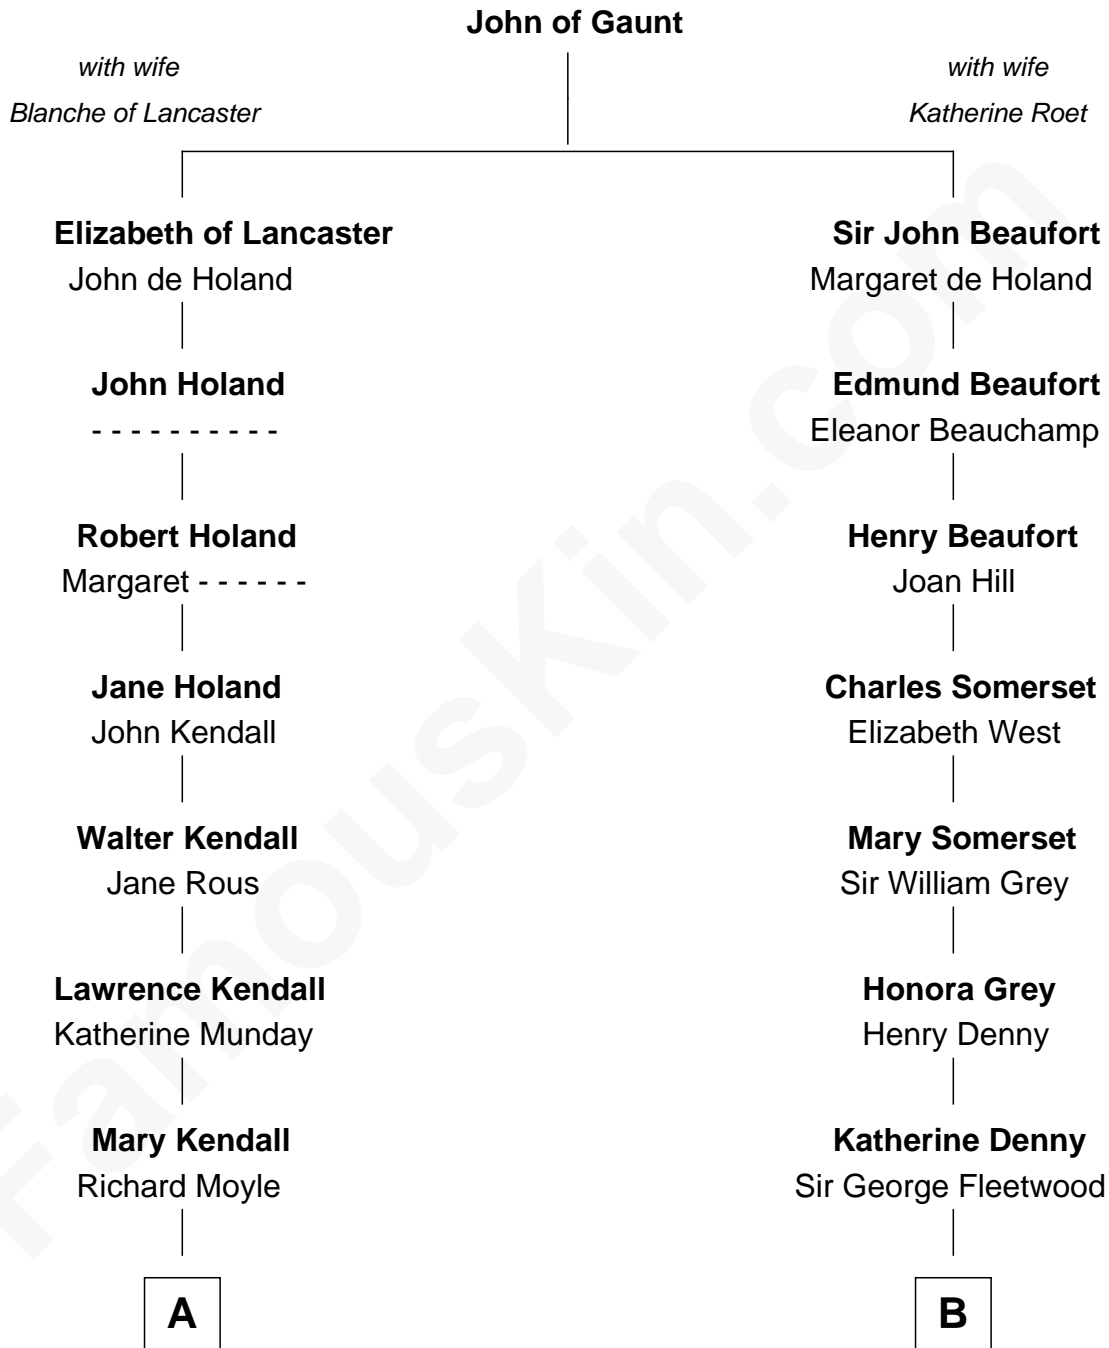

FamousKin.com Relationship Chart of

Buckminster Fuller

Author, Architect, and Inventor

17th cousin 1 time removed of

Benedict Cumberbatch

Movie, Television and Stage Actor

C

Timothy Carlton Congdon Cumberbatch