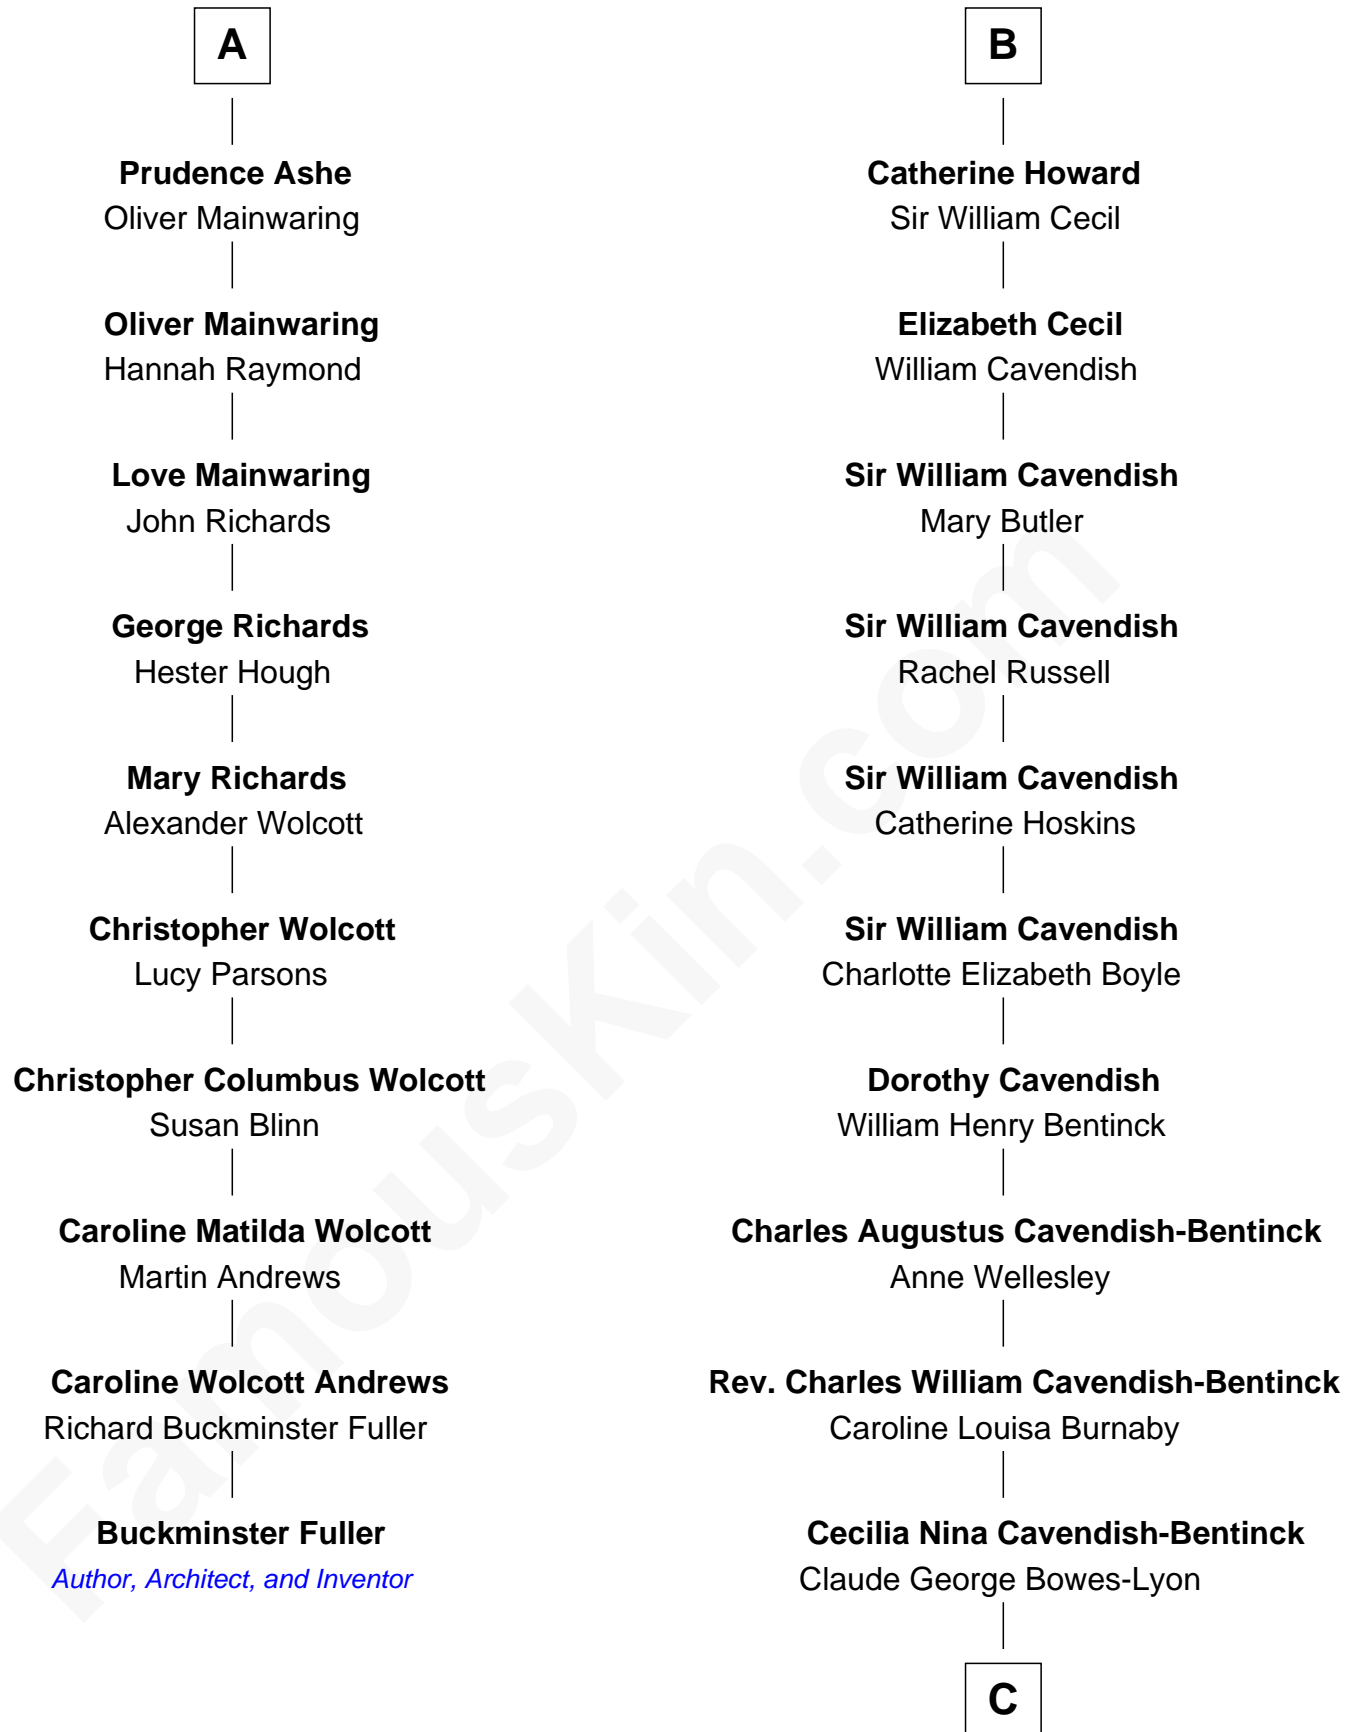

# FamousKin.com Relationship Chart of

**Buckminster Fuller**

*Author, Architect, and Inventor*

16th cousin 2 times removed of

**Queen Elizabeth II**

*Queen of the United Kingdom*

C

**Elizabeth Bowes-Lyon**  
George VI, King of the United Kingdom

**Queen Elizabeth II**  
*Queen of the United Kingdom*

FamousKin.com