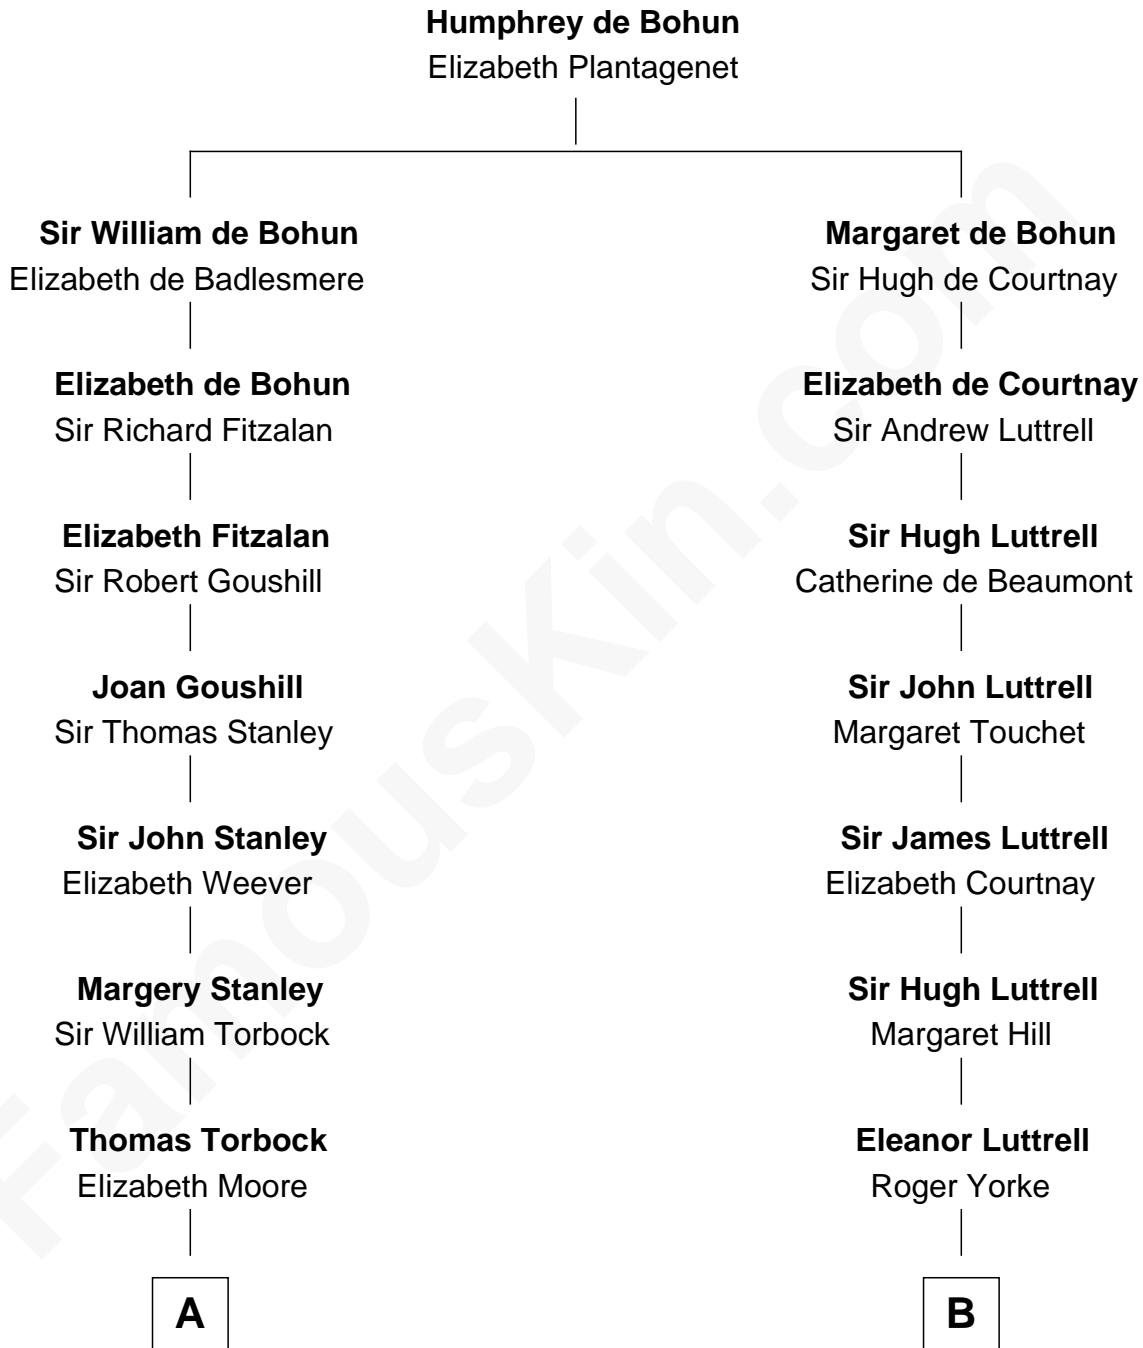

FamousKin.com

Relationship Chart of

Buckminster Fuller

Author, Architect, and Inventor

16th cousin 2 times removed of

Jane (Appleton) Pierce

First Lady of President Franklin Pierce

C

—
Caroline Wolcott Andrews

Richard Buckminster Fuller

—
Buckminster Fuller

Author, Architect, and Inventor

FamousKin.com