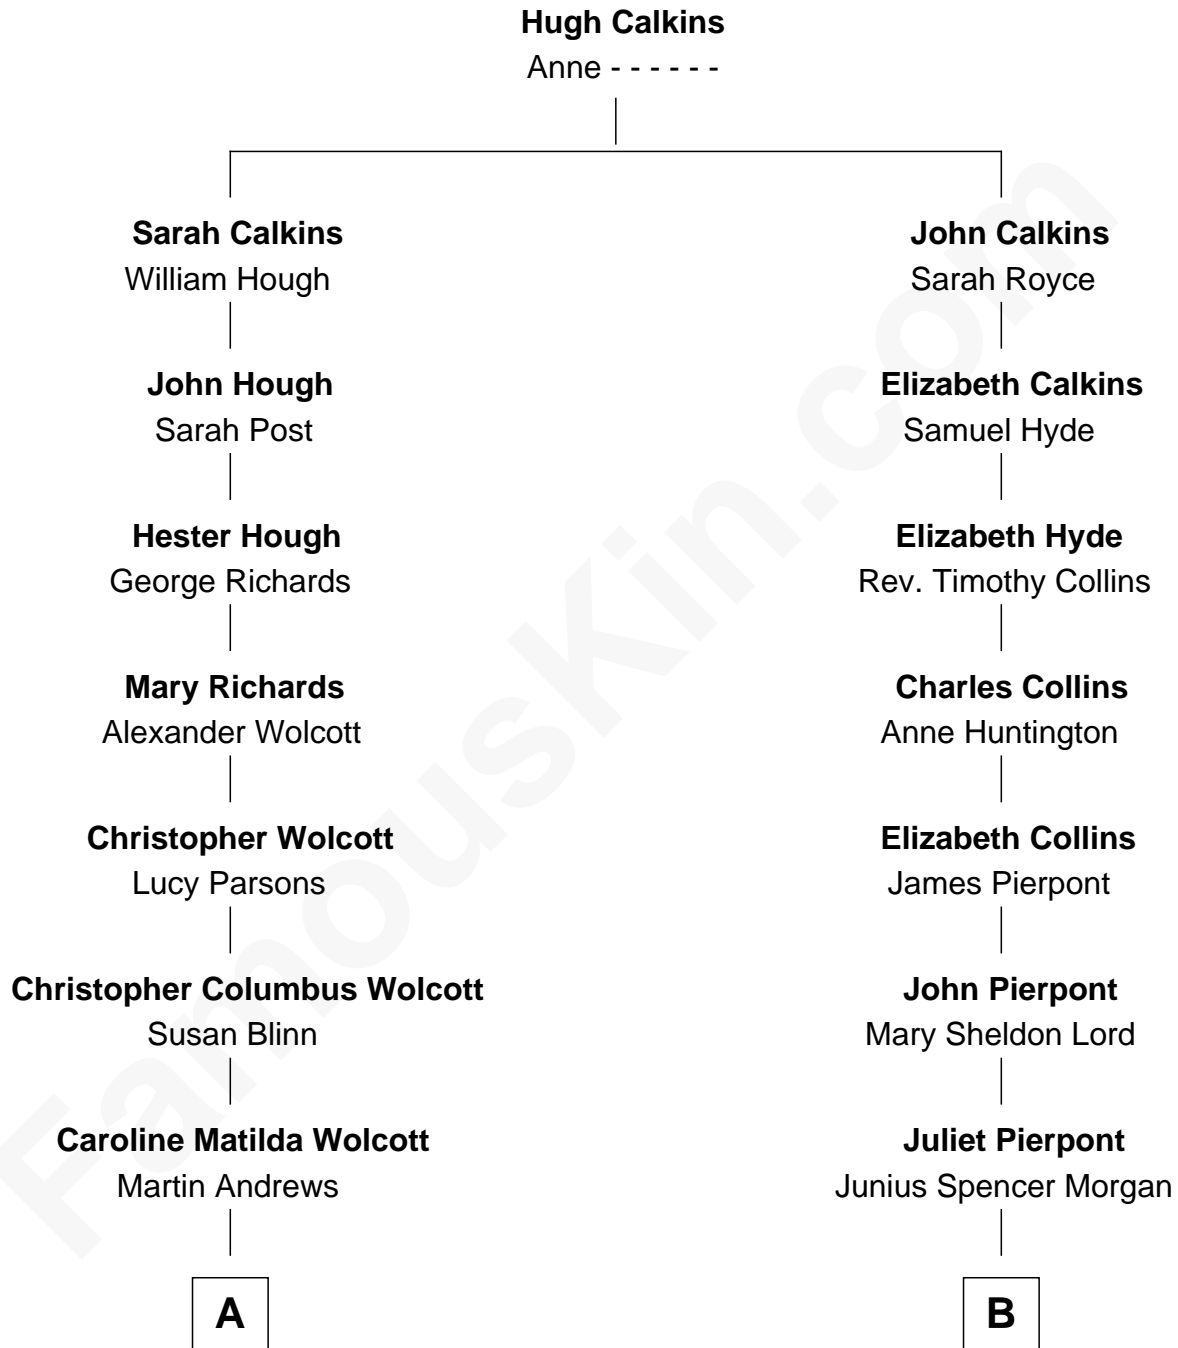

FamousKin.com Relationship Chart of

Buckminster Fuller

Author, Architect, and Inventor

8th cousin 1 time removed of

Henry Sturgis Morgan

Co-Founder of Morgan Stanley

A

Caroline Wolcott Andrews
Richard Buckminster Fuller

Buckminster Fuller
Author, Architect, and Inventor

B

John Pierpont Morgan
Frances Louisa Tracy

John Pierpont Morgan
Jane Norton Grew

Henry Sturgis Morgan
Co-Founder of Morgan Stanley

FamousKin.com