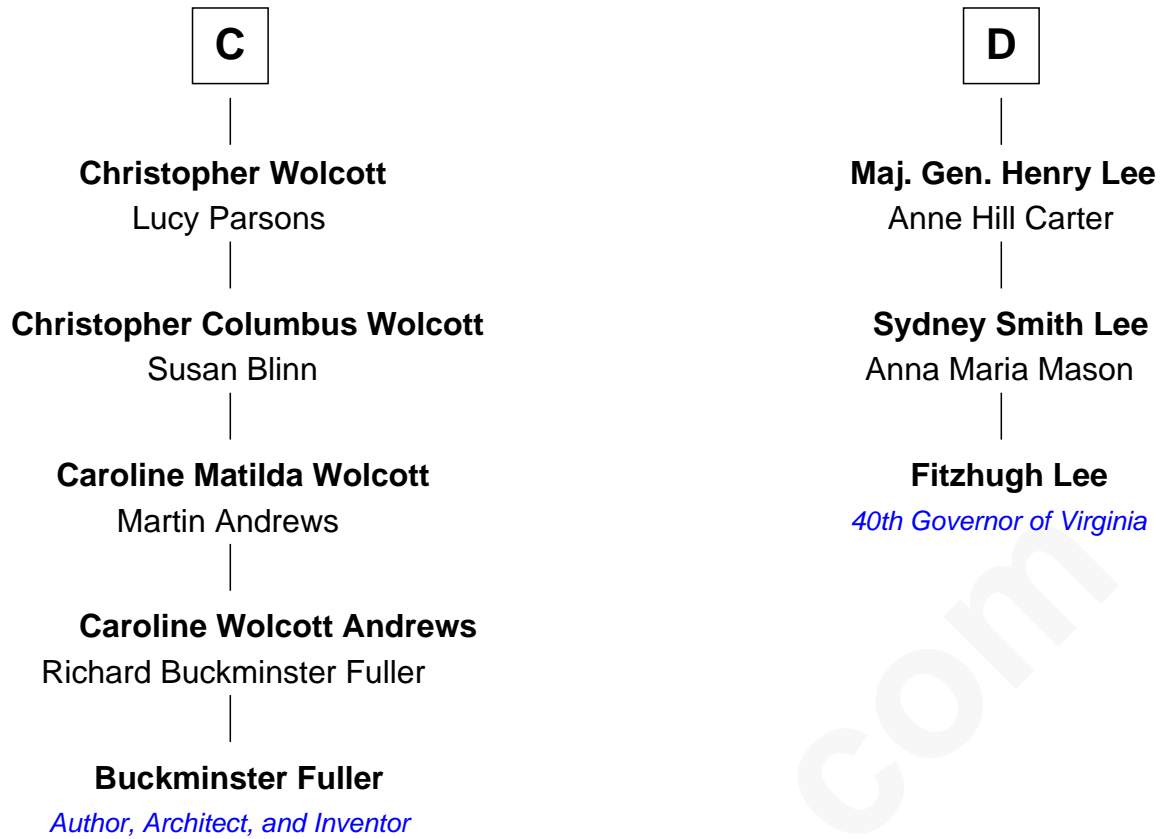

FamousKin.com

Relationship Chart of Buckminster Fuller

Author, Architect, and Inventor

19th cousin 2 times removed of

Fitzhugh Lee

40th Governor of Virginia

William de Braiose

Eva Marshal

Eleanor de Braiose
Sir Humphrey de Bohun

Humphrey de Bohun
Maud de Fiennes

Humphrey de Bohun
Elizabeth Plantagenet

Sir William de Bohun
Elizabeth de Badlesmere

Elizabeth de Bohun
Sir Richard Fitzalan

Elizabeth Fitzalan
Sir Robert Goushill

Joan Goushill
Sir Thomas Stanley

A

Eleanor de Braiose
Sir Humphrey de Bohun

Humphrey de Bohun
Maud de Fiennes

Humphrey de Bohun
Elizabeth Plantagenet

Sir William de Bohun
Elizabeth de Badlesmere

Elizabeth de Bohun
Sir Richard Fitzalan

Elizabeth Fitzalan
Sir Robert Goushill

Joan Goushill
Sir Thomas Stanley

B

FamousKin.com