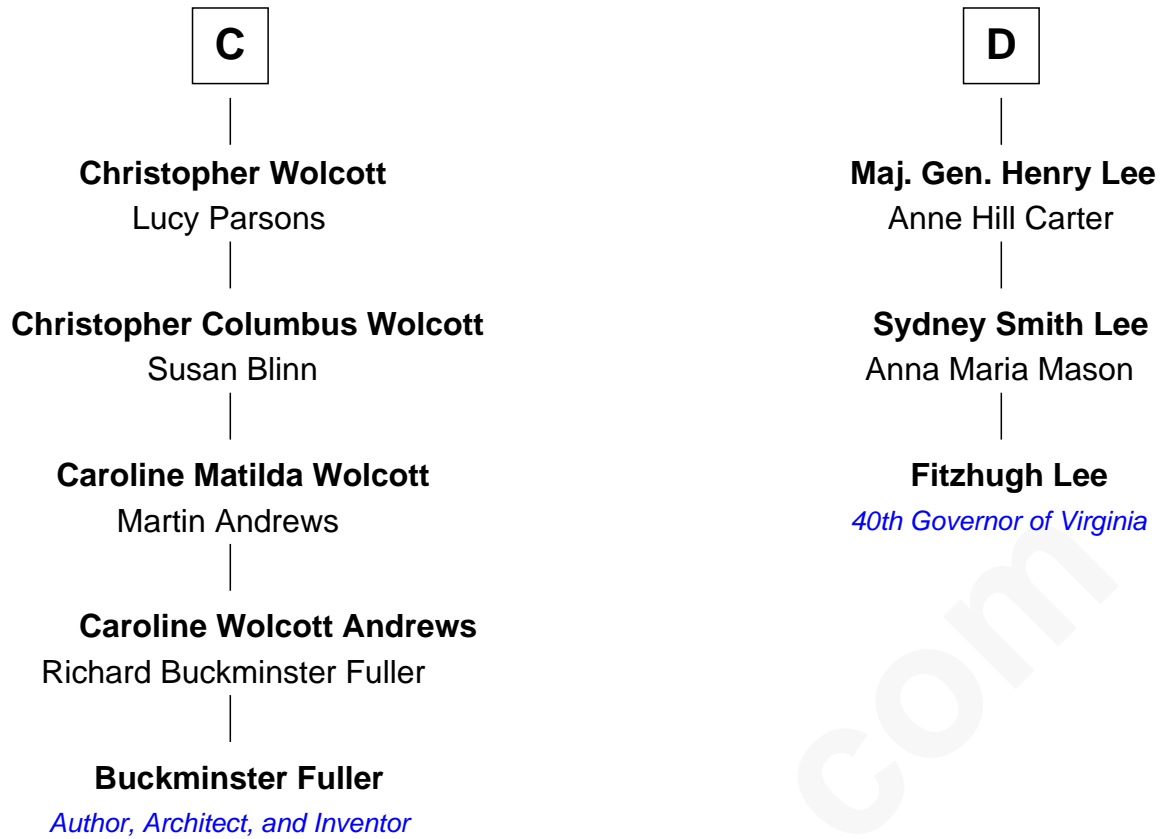

## Relationship Chart of Buckminster Fuller

*Author, Architect, and Inventor*

19th cousin 2 times removed of

**Fitzhugh Lee**

*40th Governor of Virginia*

**William de Stanley**

-----

FamousKin.com