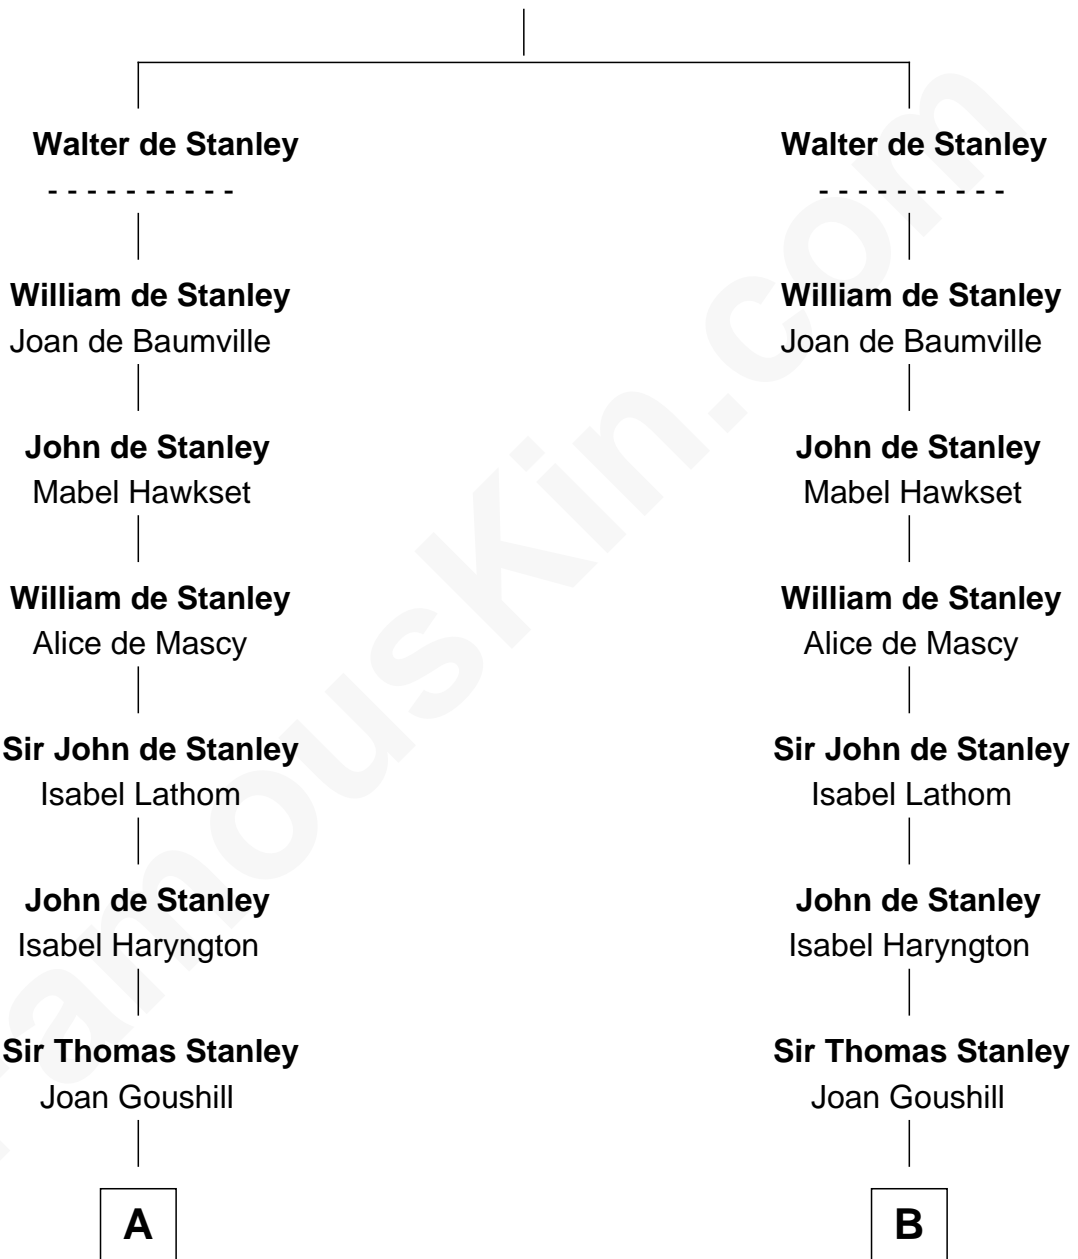

## Relationship Chart of Buckminster Fuller

*Author, Architect, and Inventor*

19th cousin 2 times removed of

**Fitzhugh Lee**

*40th Governor of Virginia*

**William de Stanley**

-----

FamousKin.com