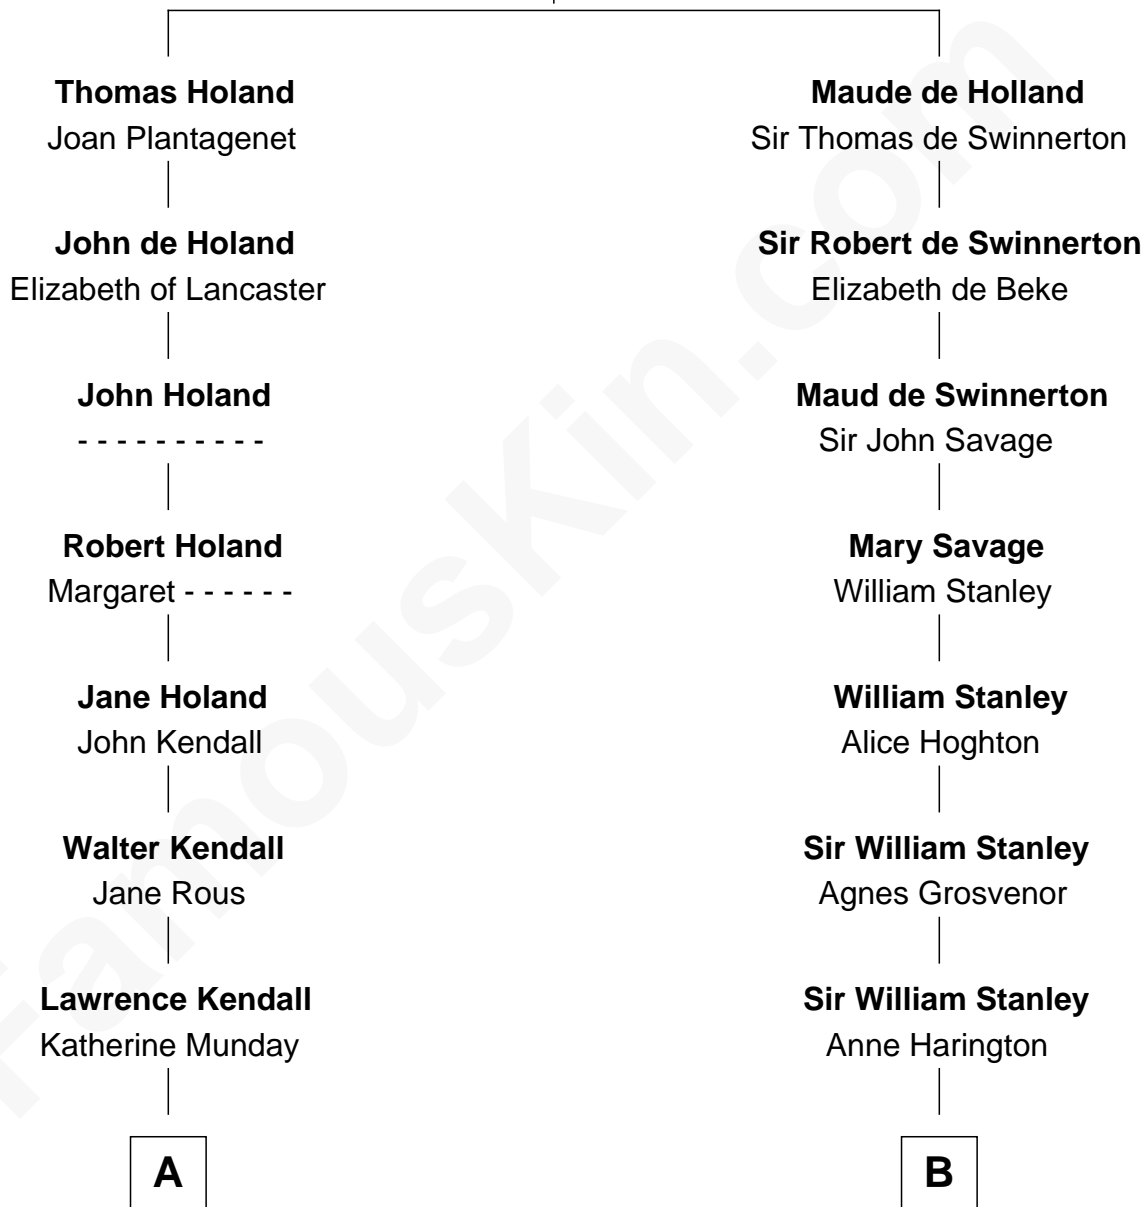

## Relationship Chart of

### Buckminster Fuller

*Author, Architect, and Inventor*

15th cousin 3 times removed of

### Edward Lloyd V

*13th Governor of Maryland*

**Sir Robert de Holland**

Maude la Zouche

**C**

**Caroline Wolcott Andrews**

Richard Buckminster Fuller

**Buckminster Fuller**