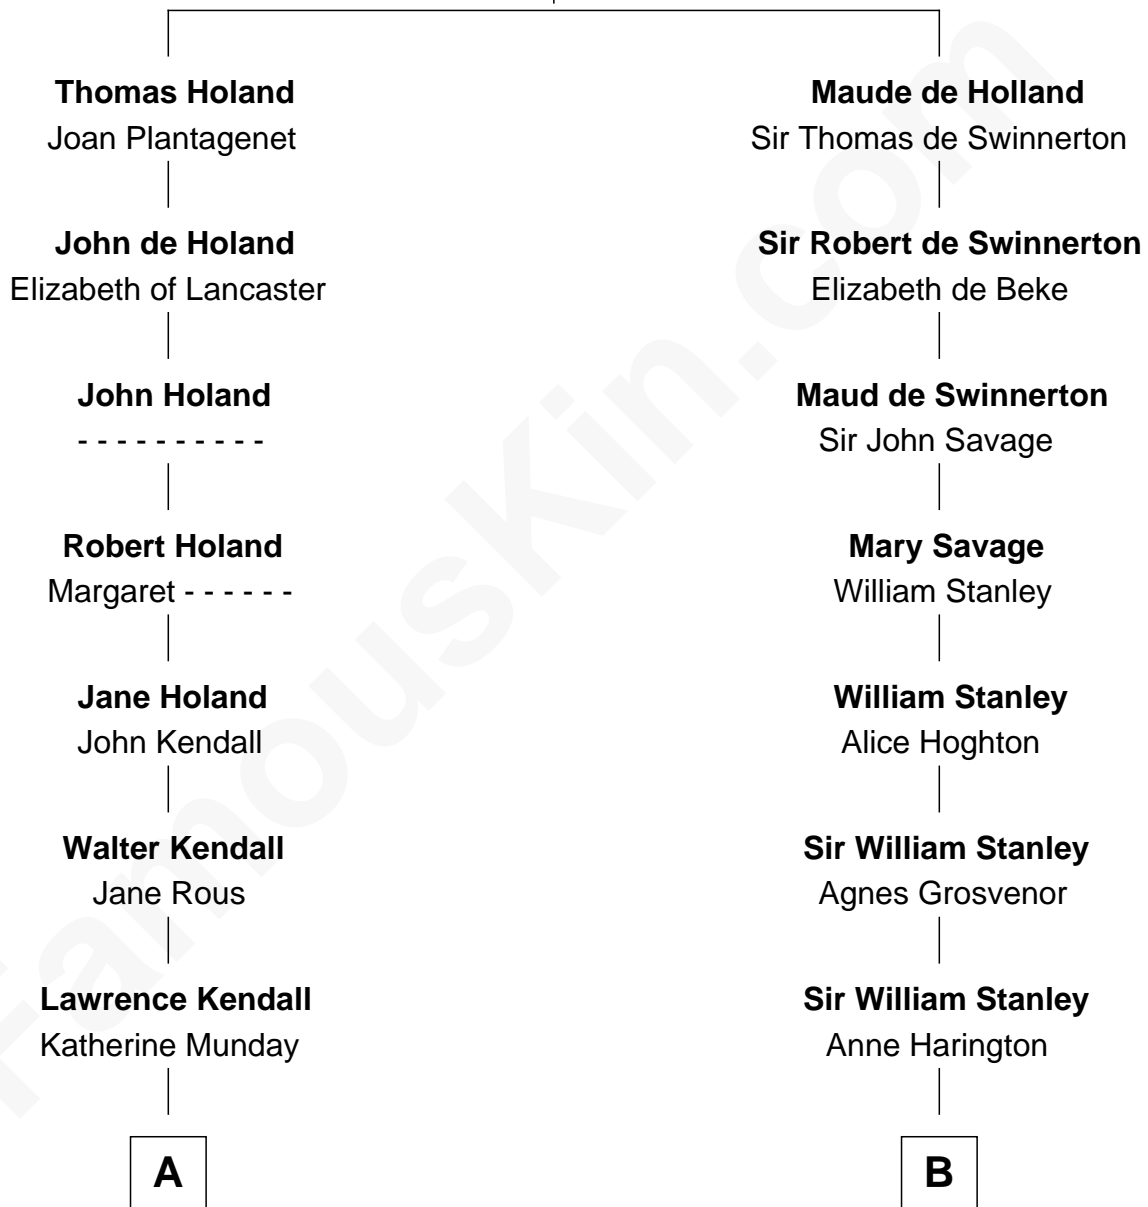

FamousKin.com Relationship Chart of

Buckminster Fuller

Author, Architect, and Inventor

17th cousin 1 time removed of

Henry Lloyd

40th Governor of Maryland

Sir Robert de Holland

Maude la Zouche

C

—
Caroline Wolcott Andrews

Richard Buckminster Fuller

—
Buckminster Fuller

Author, Architect, and Inventor

FamousKin.com