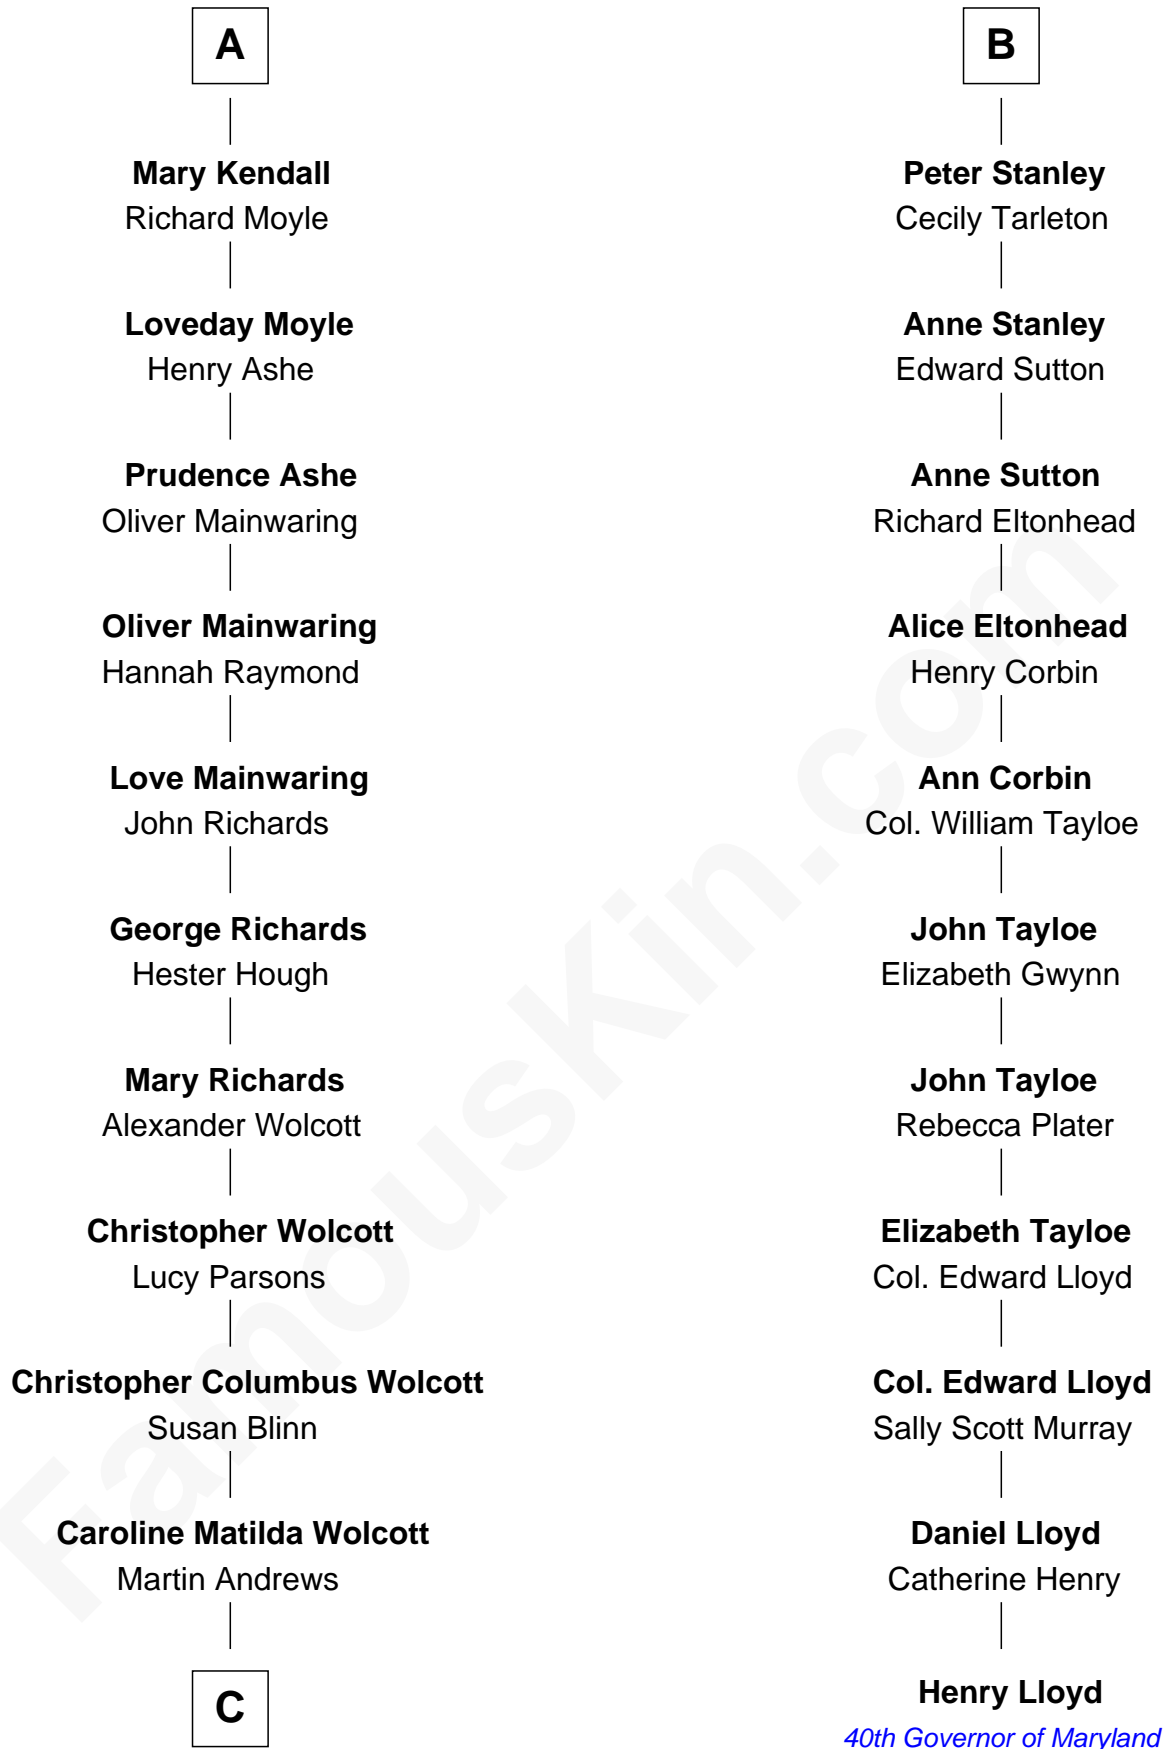

FamousKin.com Relationship Chart of

Buckminster Fuller

Author, Architect, and Inventor

17th cousin 1 time removed of

Henry Lloyd

40th Governor of Maryland

Sir Robert de Holland

Maude la Zouche

C

—
Caroline Wolcott Andrews

Richard Buckminster Fuller

—
Buckminster Fuller

Author, Architect, and Inventor

FamousKin.com