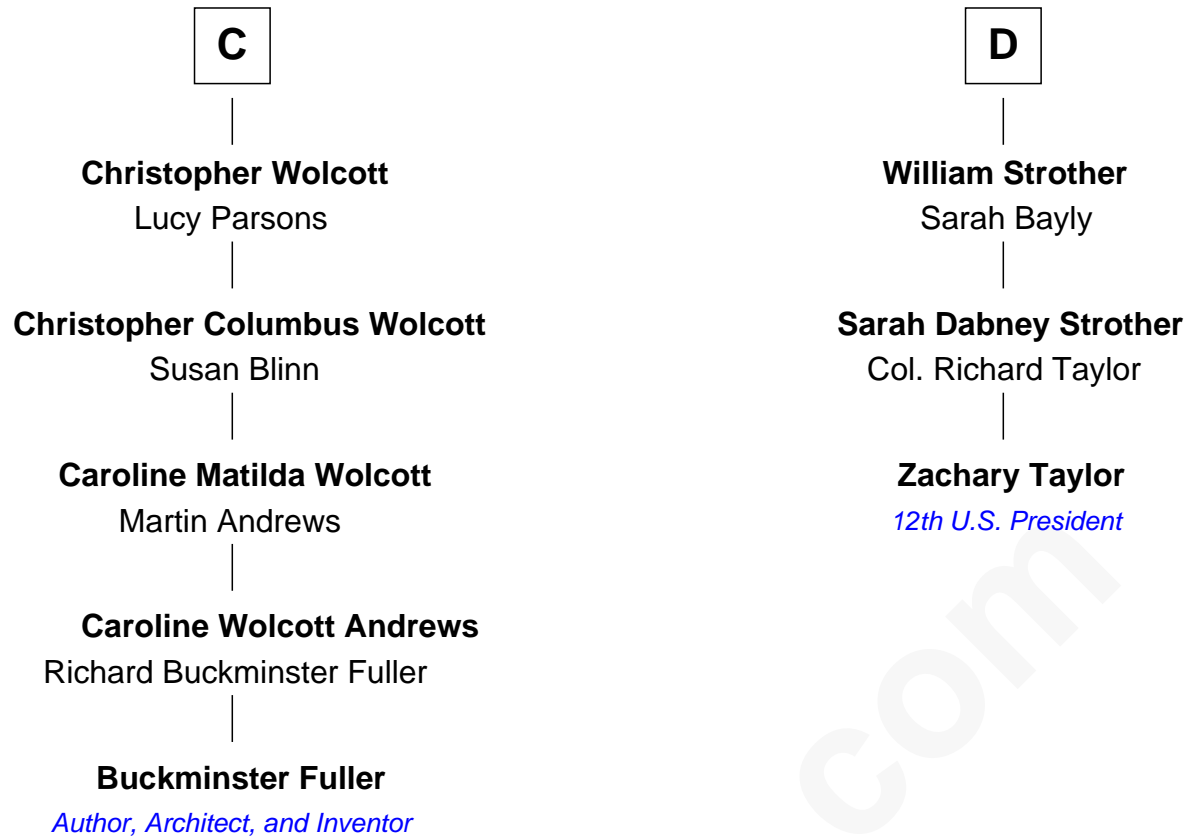

## Relationship Chart of

**Buckminster Fuller**

*Author, Architect, and Inventor*

19th cousin 2 times removed of

**Zachary Taylor**

*12th U.S. President*

**Sir Humphrey de Bohun**

Maud of Eu

**Elizabeth de Bohun**

Sir Richard Fitzalan

**Elizabeth Fitzalan**

Sir Robert Goushill

**Joan Goushill**

Sir Thomas Stanley

**A**

**Sir Humphrey de Bohun**

Eleanor de Braiose

**Humphrey de Bohun**

Maud de Fiennes

**Humphrey de Bohun**

Elizabeth Plantagenet

**Sir William de Bohun**

Elizabeth de Badlesmere

**Elizabeth de Bohun**

Sir Richard Fitzalan

**Elizabeth Fitzalan**

Sir Robert Goushill

**Joan Goushill**

Sir Thomas Stanley

**B**

FamousKin.com