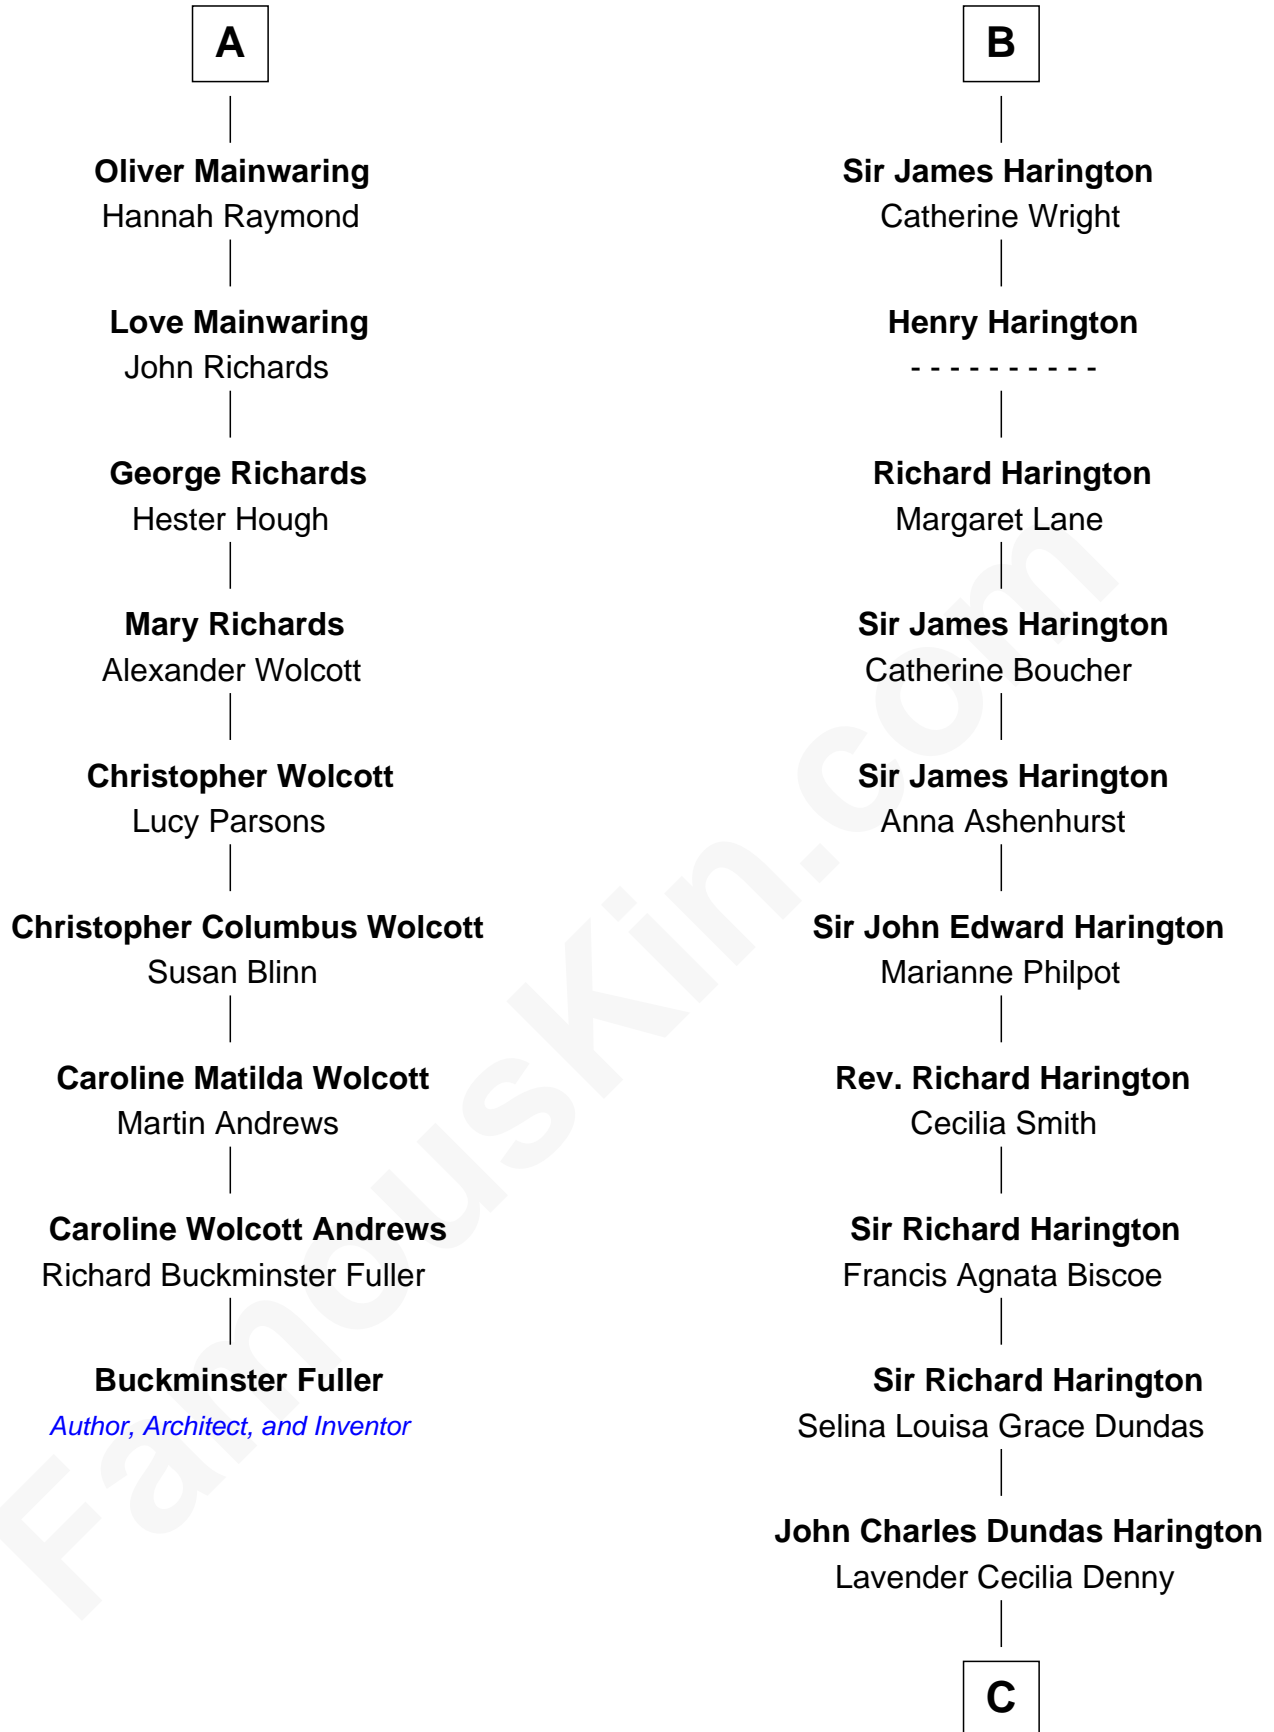

FamousKin.com

Relationship Chart of Buckminster Fuller

Author, Architect, and Inventor

15th cousin 3 times removed of

Kit Harington

TV Actor - "Game of Thrones"

Sir Robert Goushill

Elizabeth Fitzalan