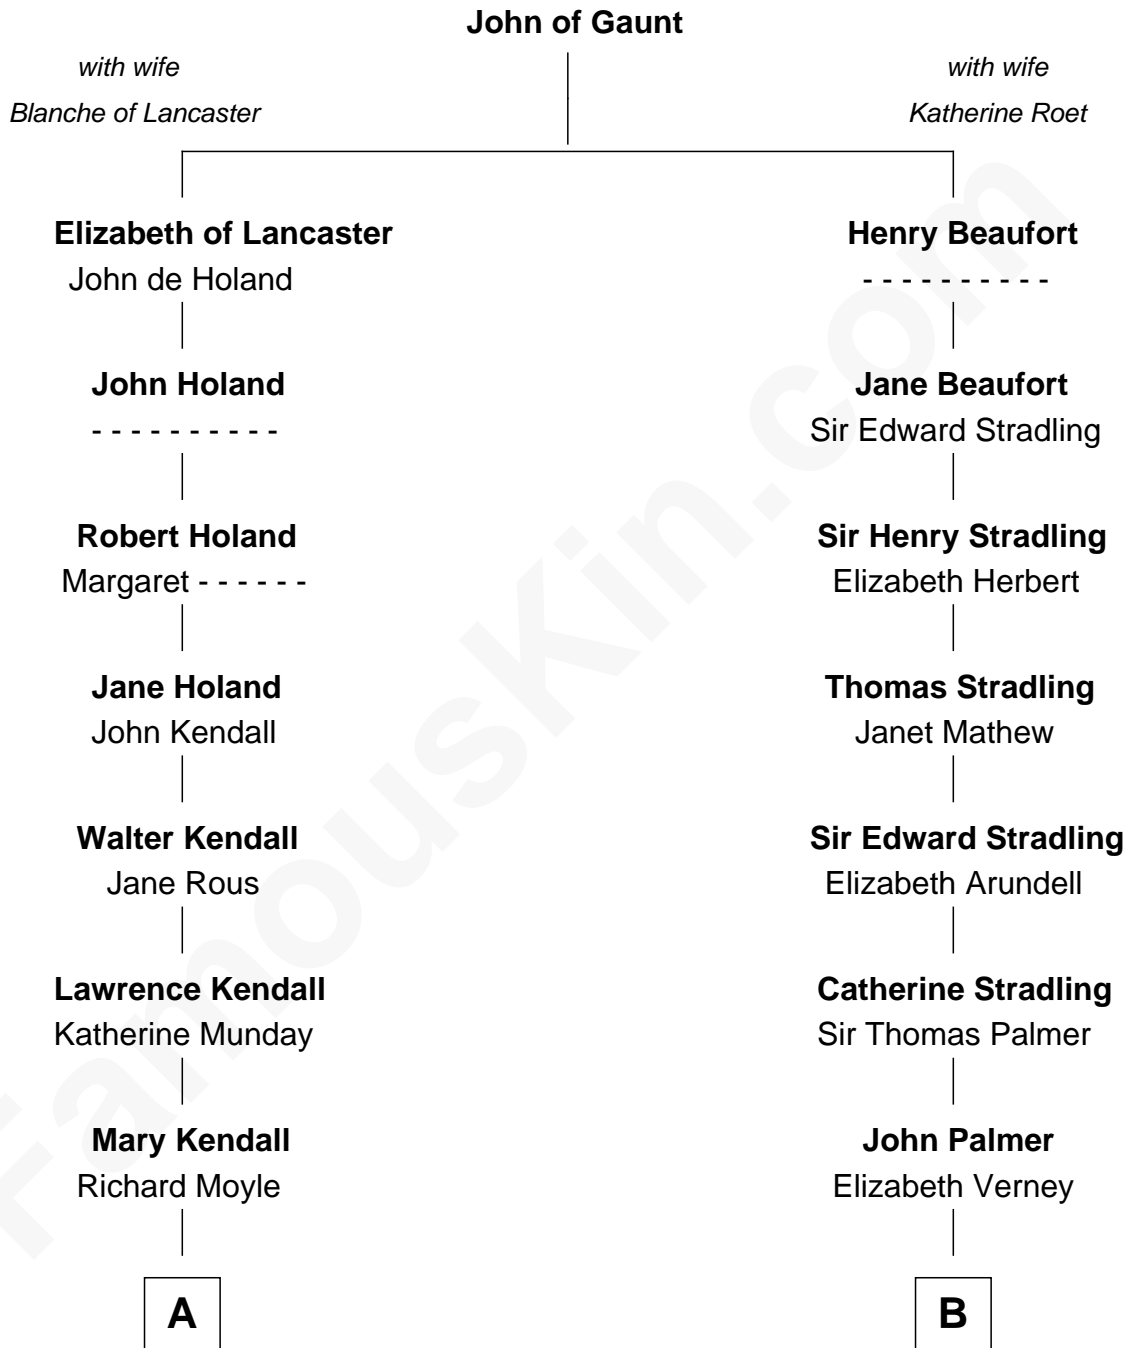

FamousKin.com

Relationship Chart of

Buckminster Fuller

Author, Architect, and Inventor

17th cousin 1 time removed of

Harper Lee

Author of To Kill a Mockingbird

C