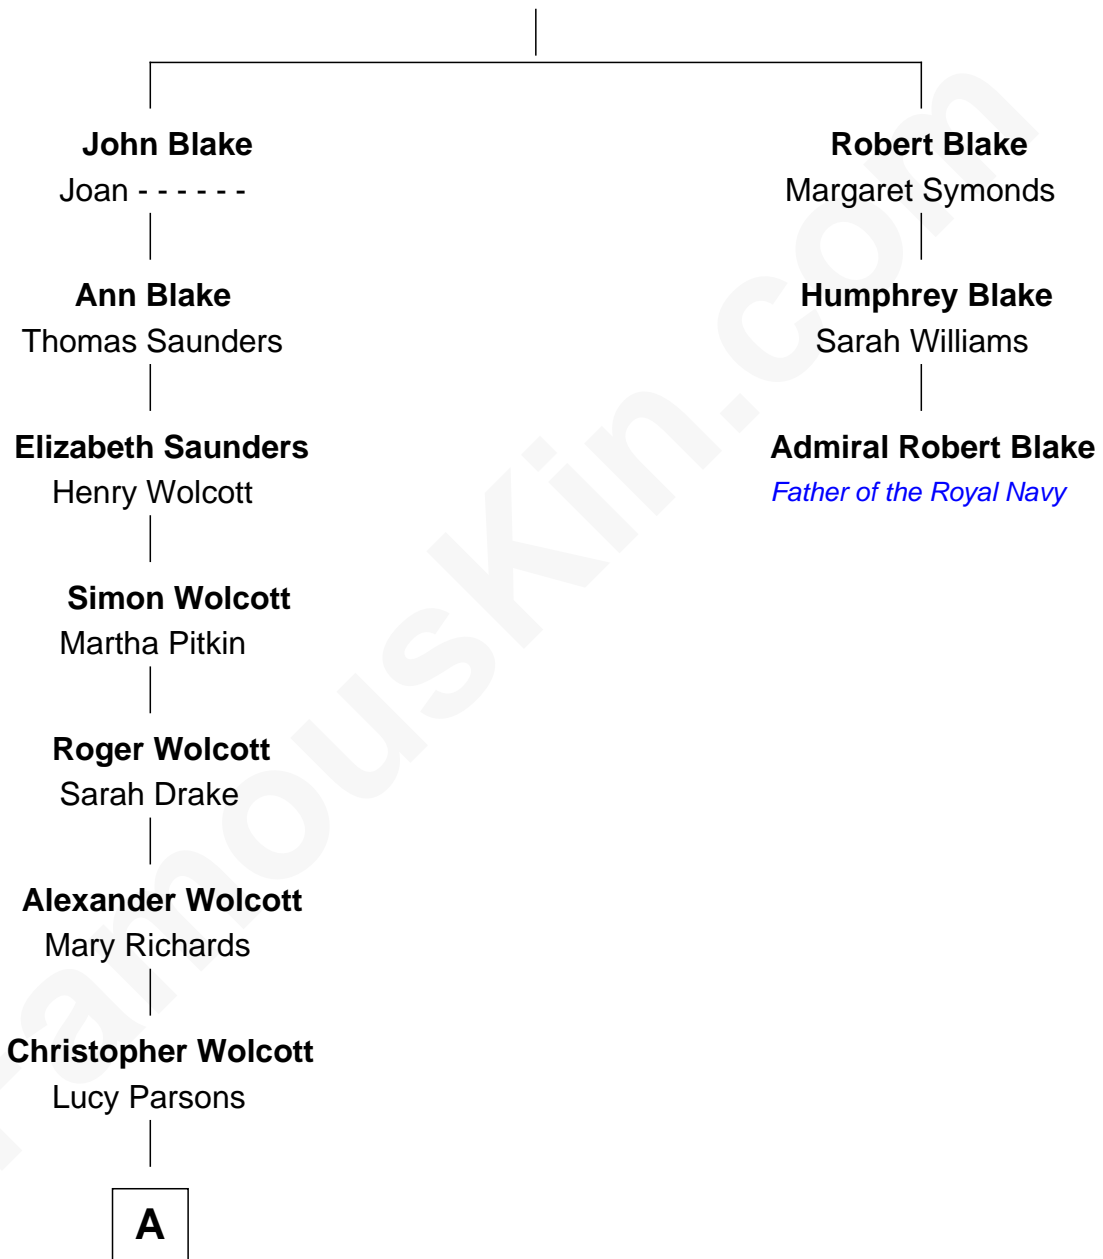

FamousKin.com Relationship Chart of

Buckminster Fuller

Author, Architect, and Inventor

2nd cousin 8 times removed of

Admiral Robert Blake

Father of the Royal Navy

Humphrey Blake

A

—
Christopher Columbus Wolcott

Susan Blinn

—
Caroline Matilda Wolcott

Martin Andrews

—
Caroline Wolcott Andrews

Richard Buckminster Fuller

—
Buckminster Fuller

Author, Architect, and Inventor