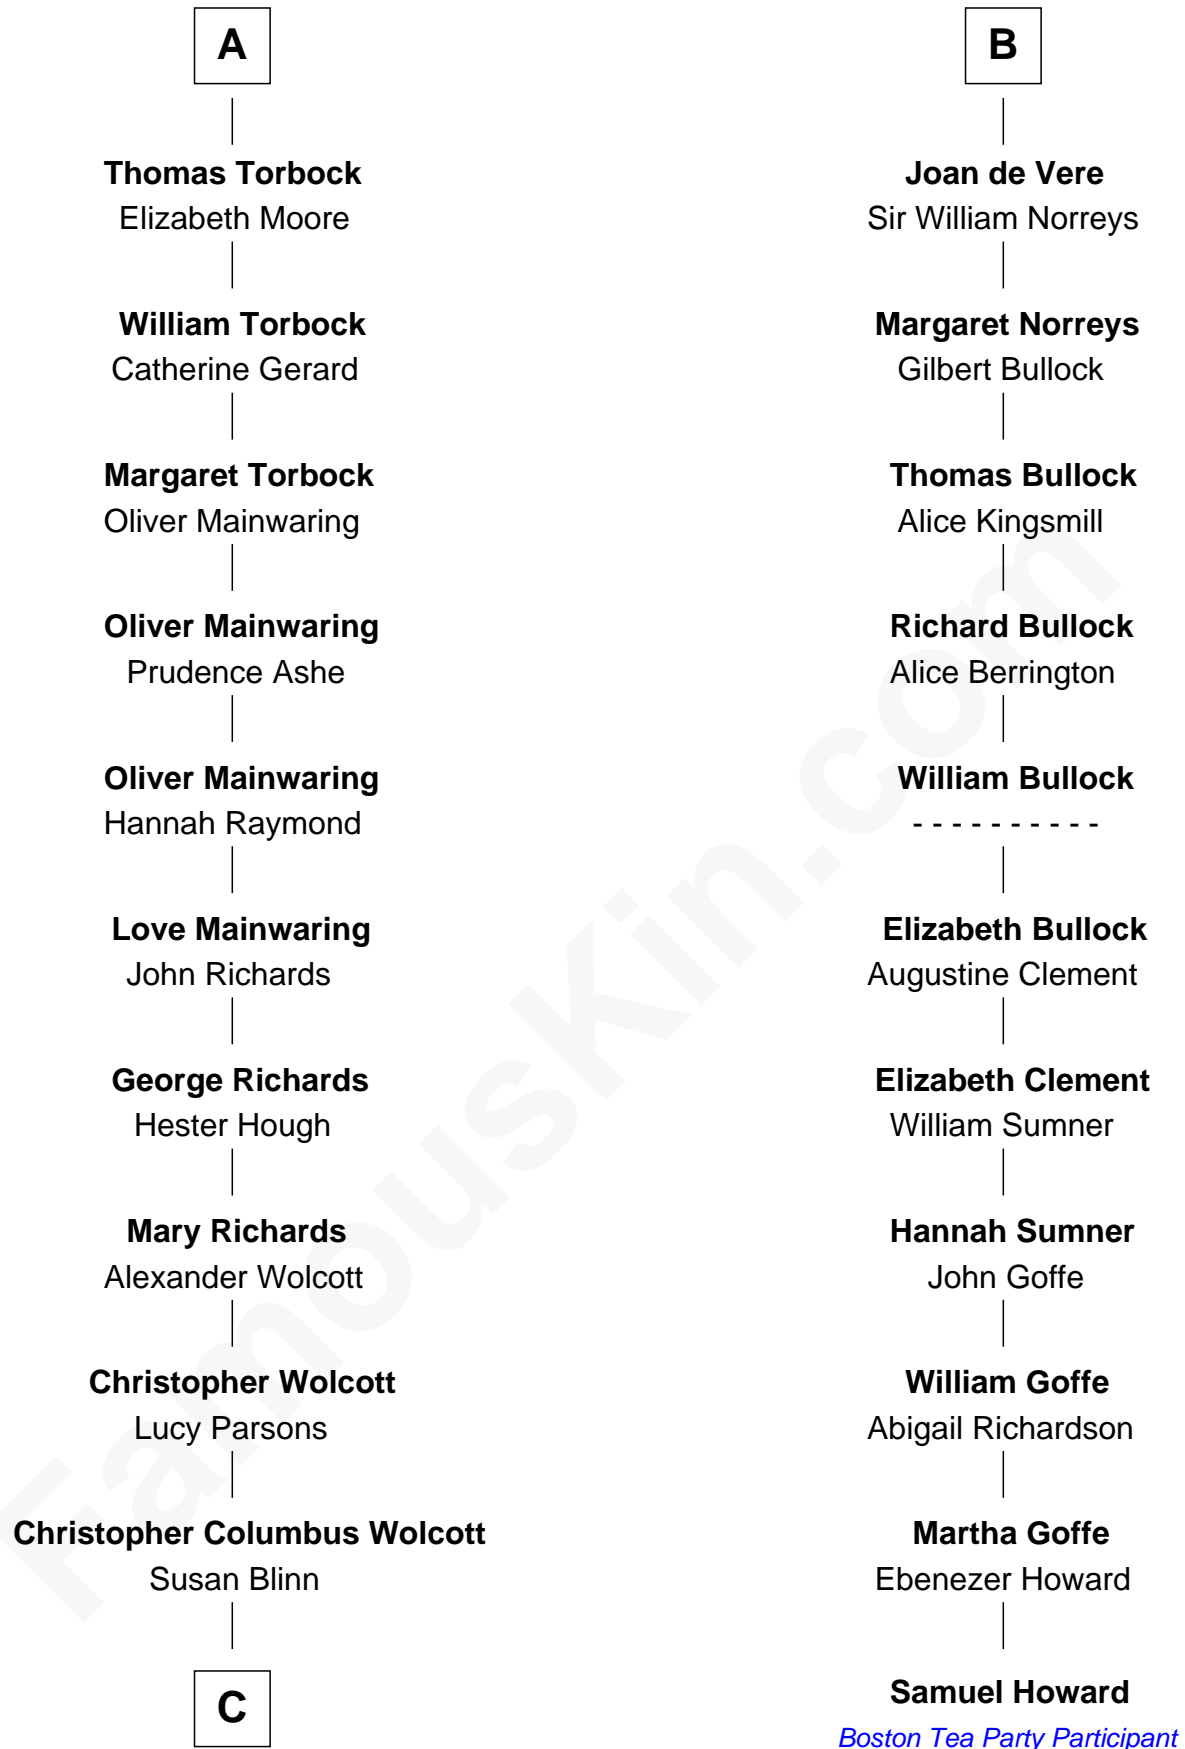

FamousKin.com

Relationship Chart of Buckminster Fuller

Author, Architect, and Inventor

17th cousin 2 times removed of

Samuel Howard

Boston Tea Party Participant

C

—
Caroline Matilda Wolcott

Martin Andrews

—
Caroline Wolcott Andrews

Richard Buckminster Fuller

—
Buckminster Fuller

Author, Architect, and Inventor

FamousKin.com