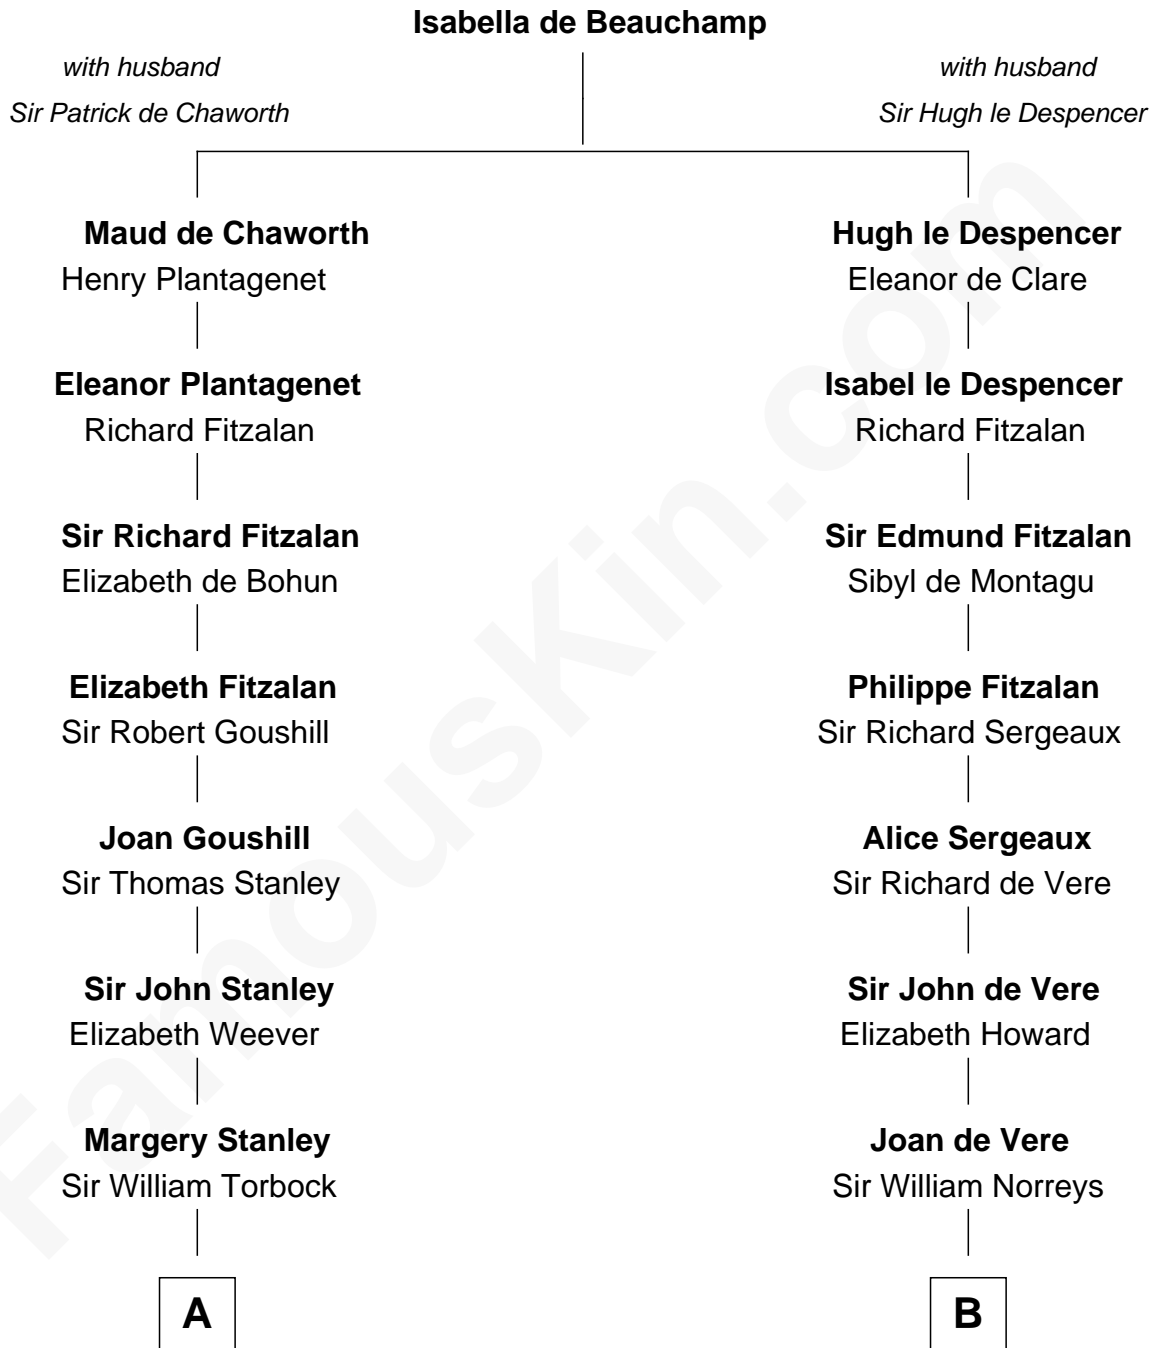

FamousKin.com

Relationship Chart of

Buckminster Fuller

Author, Architect, and Inventor

16th cousin 3 times removed of

Samuel Howard

Boston Tea Party Participant

C

—
Caroline Matilda Wolcott

Martin Andrews

—
Caroline Wolcott Andrews

Richard Buckminster Fuller

—
Buckminster Fuller

Author, Architect, and Inventor

FamousKin.com