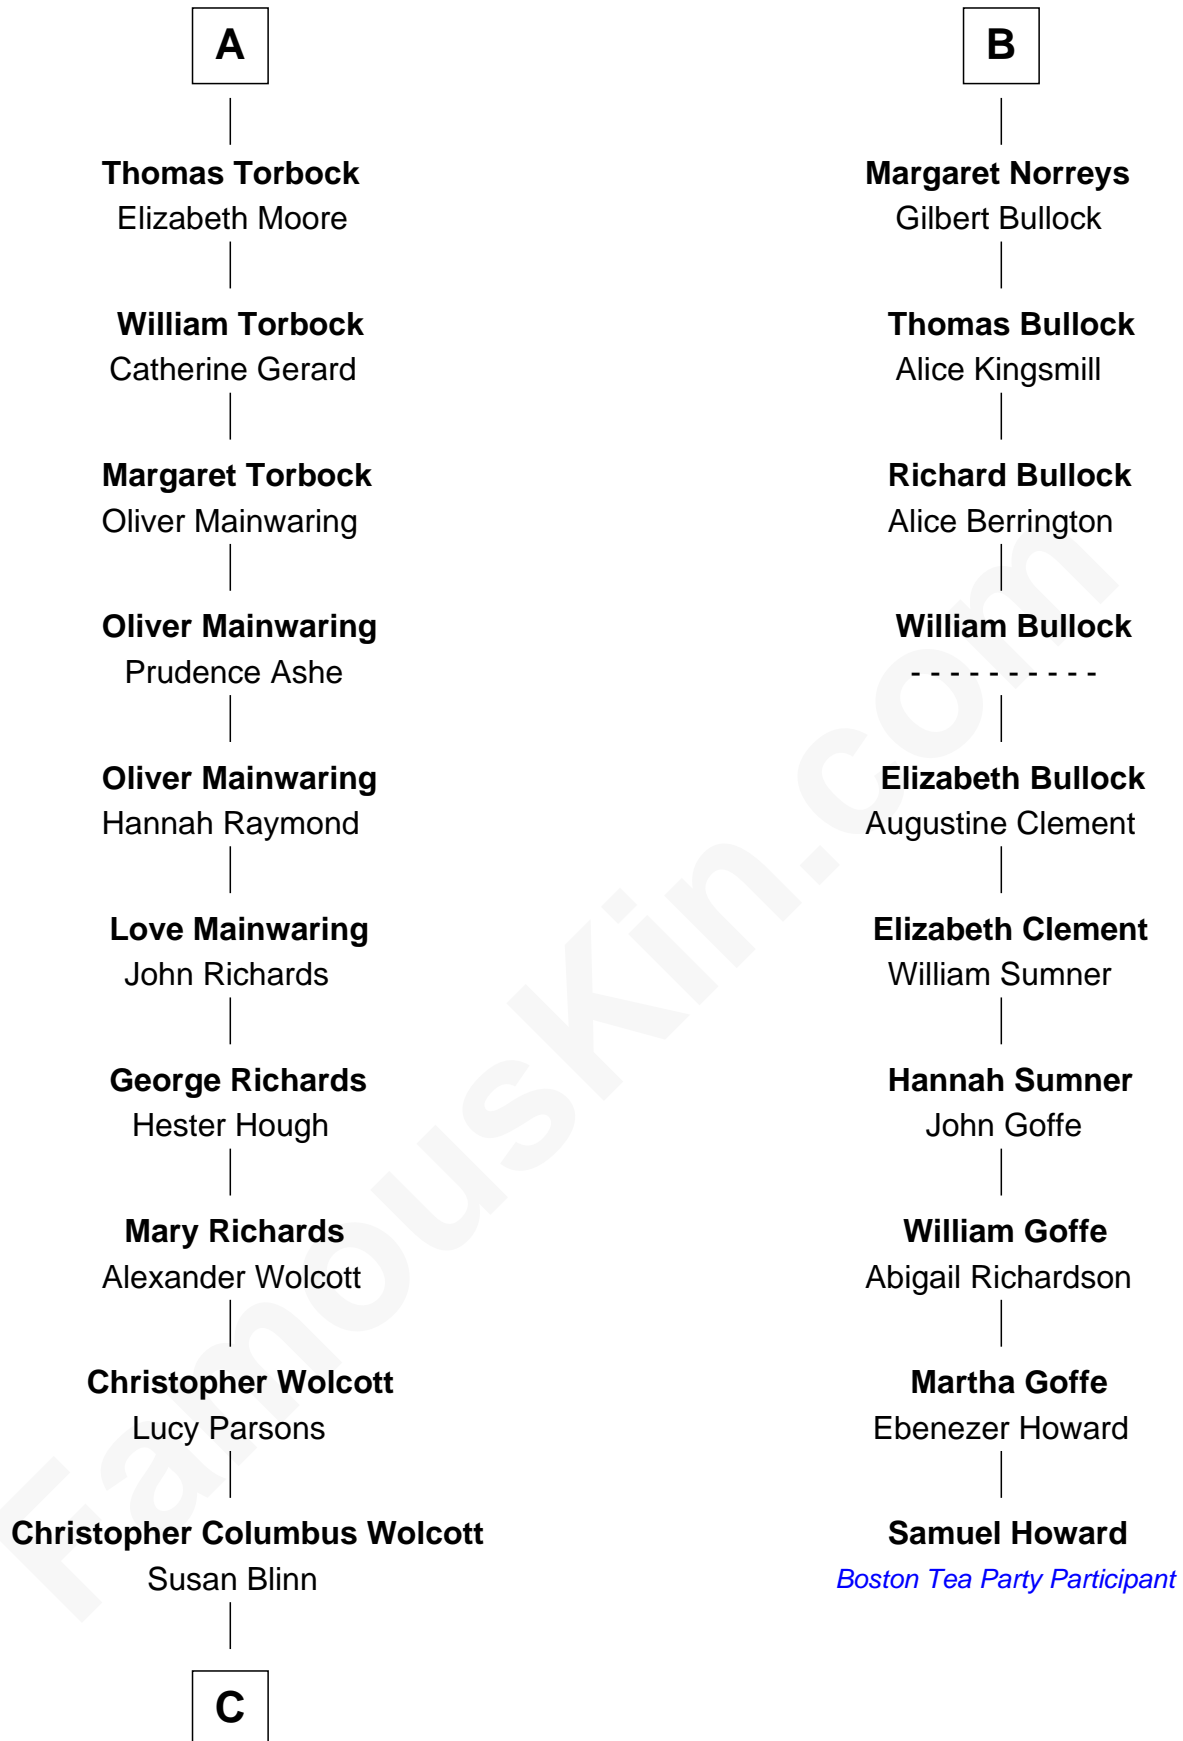

FamousKin.com

Relationship Chart of

Buckminster Fuller

Author, Architect, and Inventor

16th cousin 3 times removed of

Samuel Howard

Boston Tea Party Participant

C

—
Caroline Matilda Wolcott

Martin Andrews

—
Caroline Wolcott Andrews

Richard Buckminster Fuller

—
Buckminster Fuller

Author, Architect, and Inventor

FamousKin.com