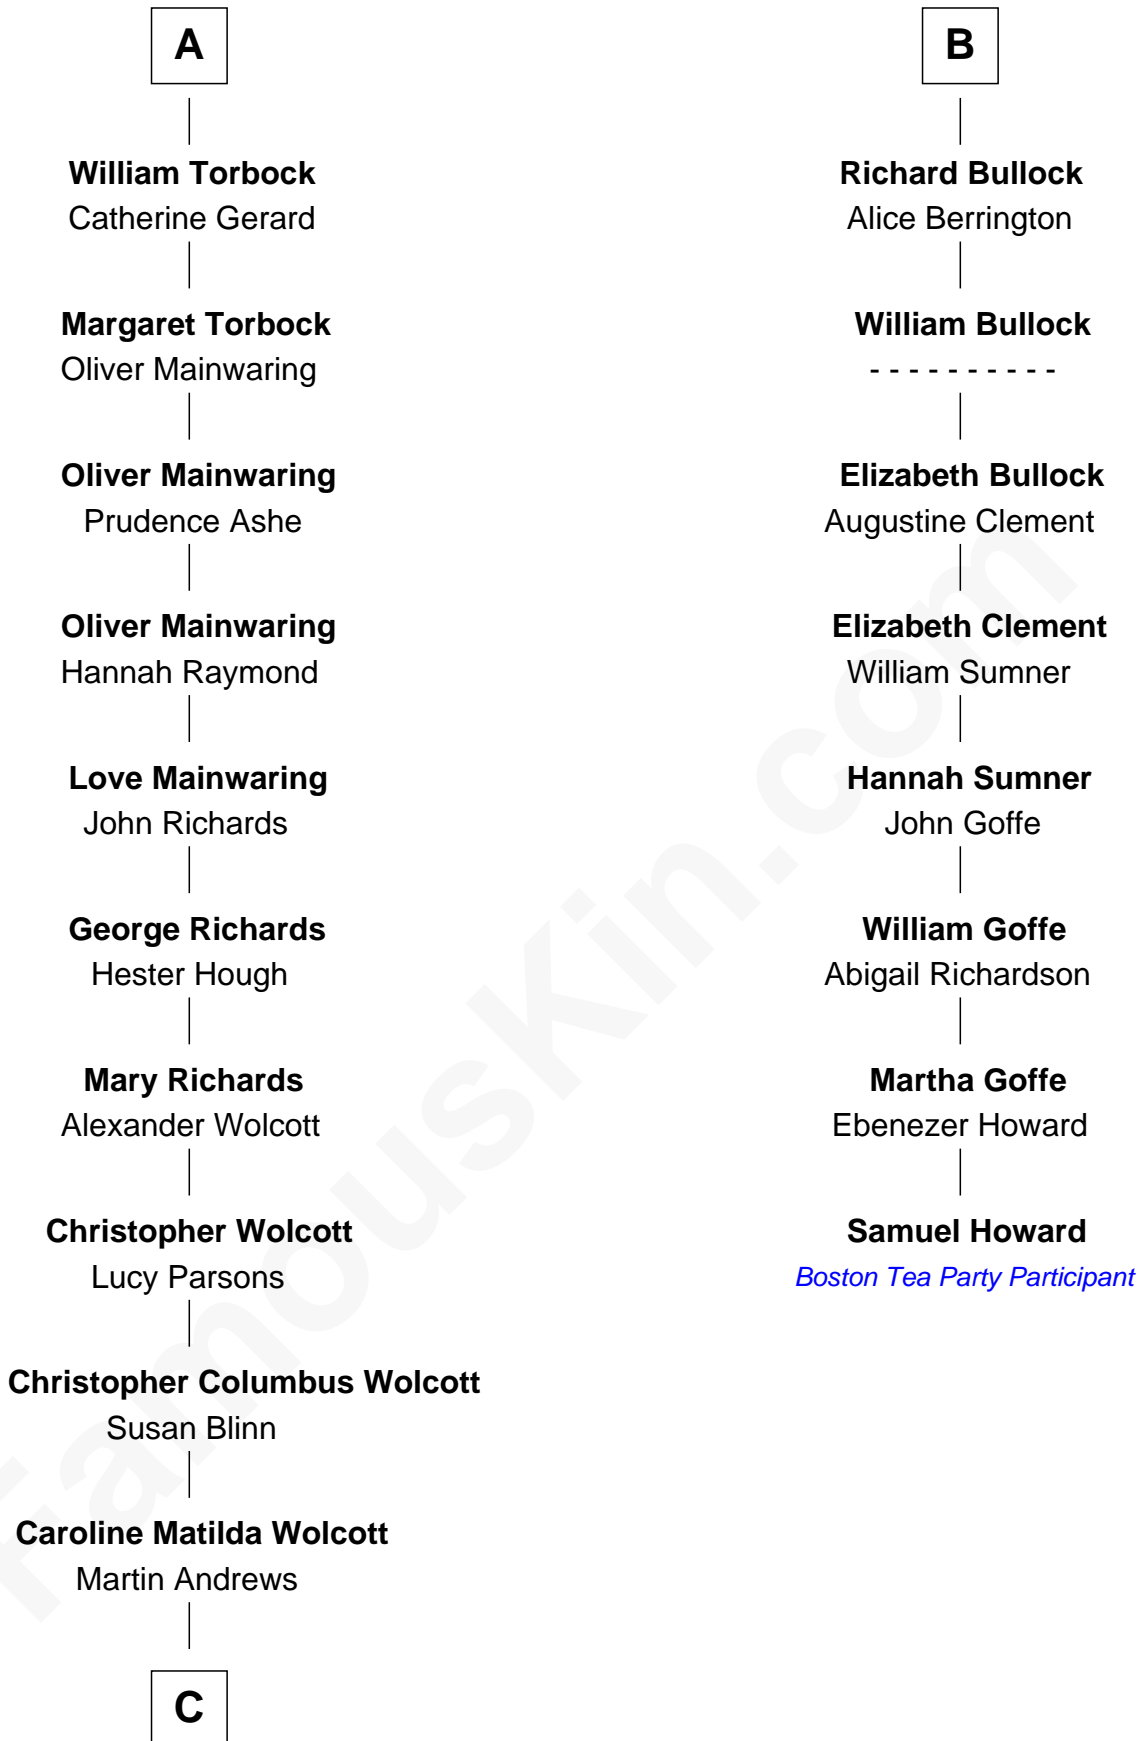

FamousKin.com

Relationship Chart of

Buckminster Fuller

Author, Architect, and Inventor

14th cousin 4 times removed of

Samuel Howard

Boston Tea Party Participant

Bartholomew de Badlesmere

Maud de Badlesmere

John de Vere

Aubrey de Vere

Alice FitzWalter

Sir Richard de Vere

Alice Sergeaux

Sir John de Vere

Elizabeth Howard

Joan de Vere

Sir William Norreys

Margaret Norreys

Gilbert Bullock

Thomas Bullock

Alice Kingsmill

B

C

Caroline Wolcott Andrews

Richard Buckminster Fuller

Buckminster Fuller

Author, Architect, and Inventor

FamousKin.com