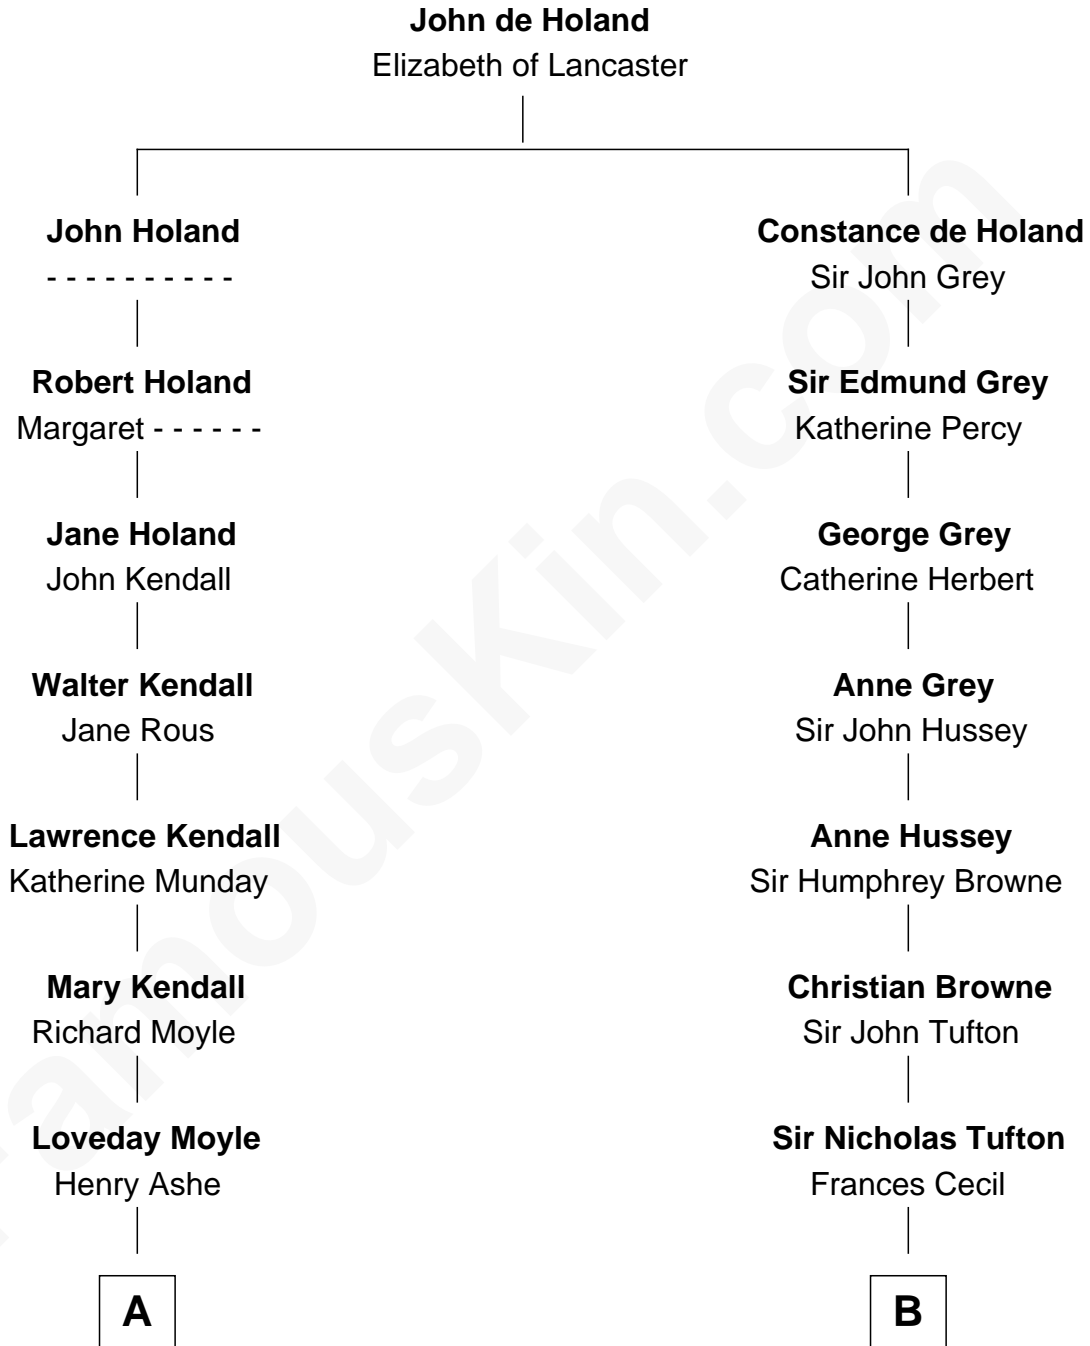

FamousKin.com

Relationship Chart of

Buckminster Fuller

Author, Architect, and Inventor

16th cousin 3 times removed of

Cara Delevingne

Fashion Model and Movie Actress

C

Jane Armyne Sheffield
Sir Jocelyn Edward Greville Stevens

Pandora Anne Stevens
Charles Hamar Delevingne

Cara Delevingne
Model and Actress