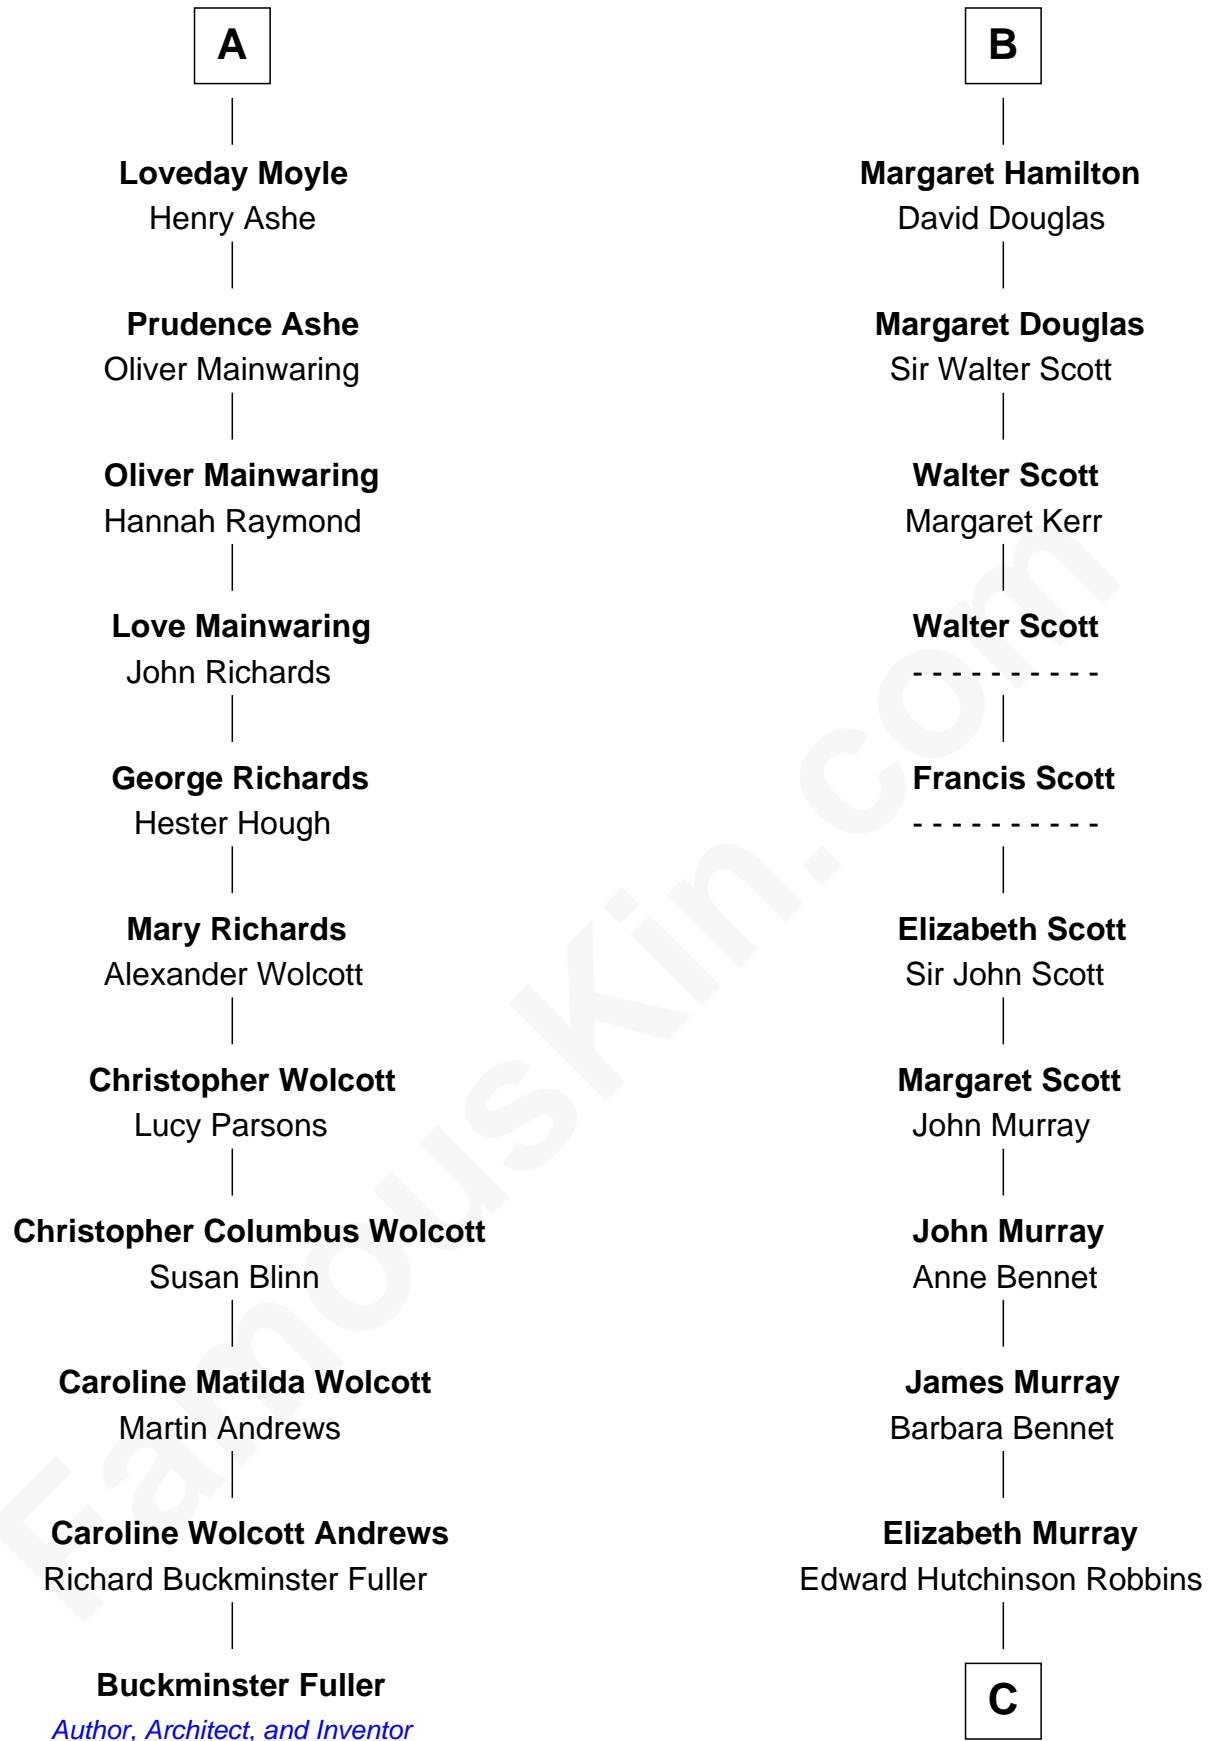

FamousKin.com Relationship Chart of

Buckminster Fuller

Author, Architect, and Inventor

17th cousin 3 times removed of

Franklin D. Roosevelt

32nd U.S. President

C

Anne Jean Robbins

Judge Joseph Lyman

Catharine Robbins Lyman

Warren Delano

Sara Delano

James Roosevelt

Franklin D. Roosevelt

32nd U.S. President