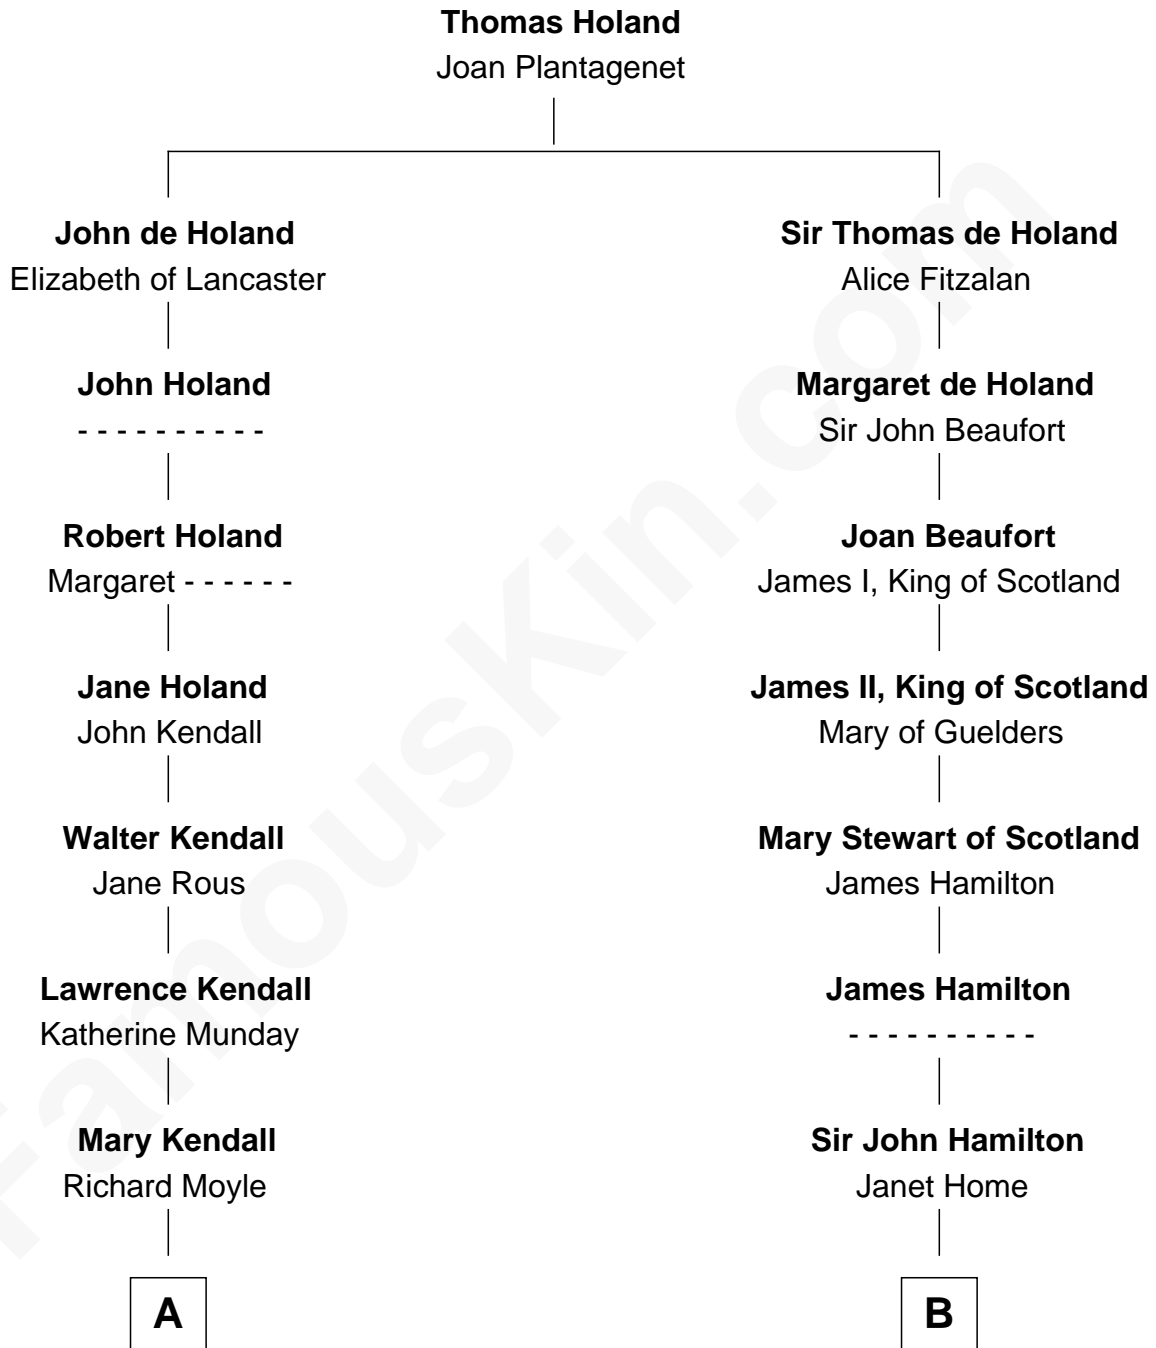

FamousKin.com Relationship Chart of

Buckminster Fuller

Author, Architect, and Inventor

17th cousin 3 times removed of

Franklin D. Roosevelt

32nd U.S. President

C

Anne Jean Robbins

Judge Joseph Lyman

Catharine Robbins Lyman

Warren Delano

Sara Delano

James Roosevelt

Franklin D. Roosevelt

32nd U.S. President