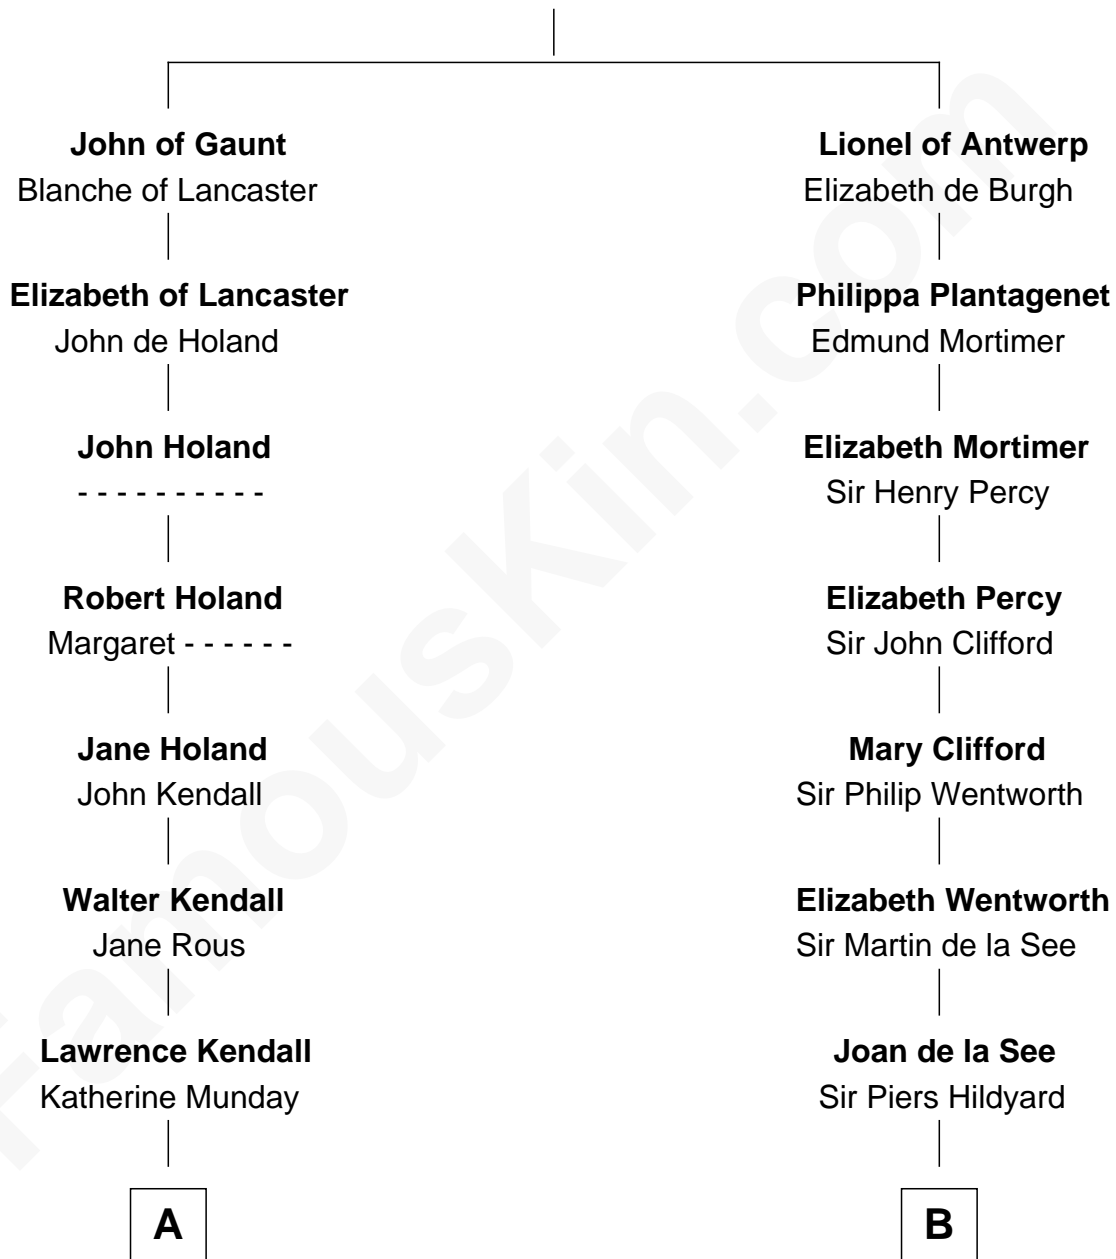

FamousKin.com

Relationship Chart of Buckminster Fuller

Author, Architect, and Inventor

18th cousin 2 times removed of

Alice (Lee) Roosevelt

First Wife of President Theodore Roosevelt

Edward III, King of England

Philippa of Hainault

C

Caroline Wolcott Andrews
Richard Buckminster Fuller

Buckminster Fuller
Author, Architect, and Inventor

D

Mary Ann Cabot
Nathaniel Cabot Lee

John Clarke Lee
Harriet Paine Rose

George Cabot Lee
Caroline Watts Haskell

Alice (Lee) Roosevelt
Wife of President Theodore Roosevelt

FamousKin.com