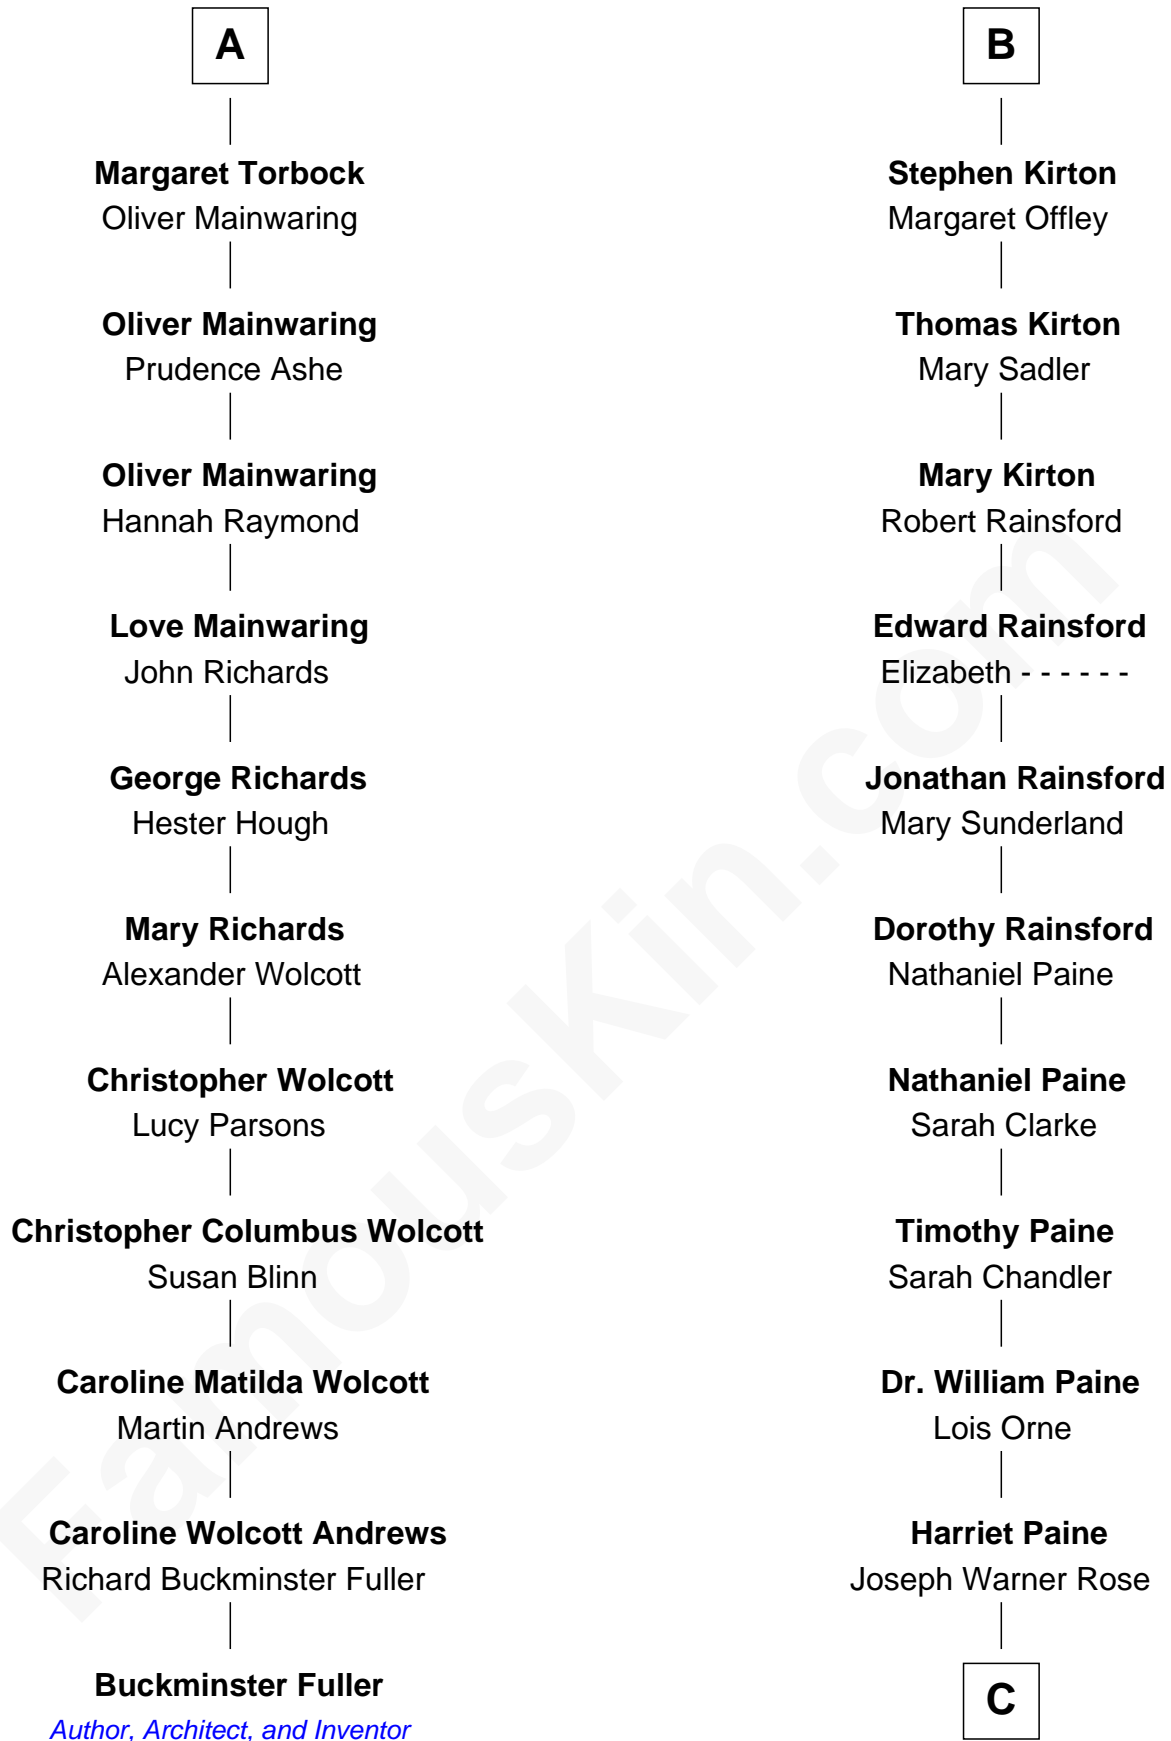

## Relationship Chart of Buckminster Fuller

*Author, Architect, and Inventor*

17th cousin 2 times removed of

**Alice (Lee) Roosevelt**

*First Wife of President Theodore Roosevelt*

**C**

**Harriet Paine Rose**

John Clarke Lee

**George Cabot Lee**

Caroline Watts Haskell

**Alice (Lee) Roosevelt**

*Wife of President Theodore Roosevelt*

FamousKin.com