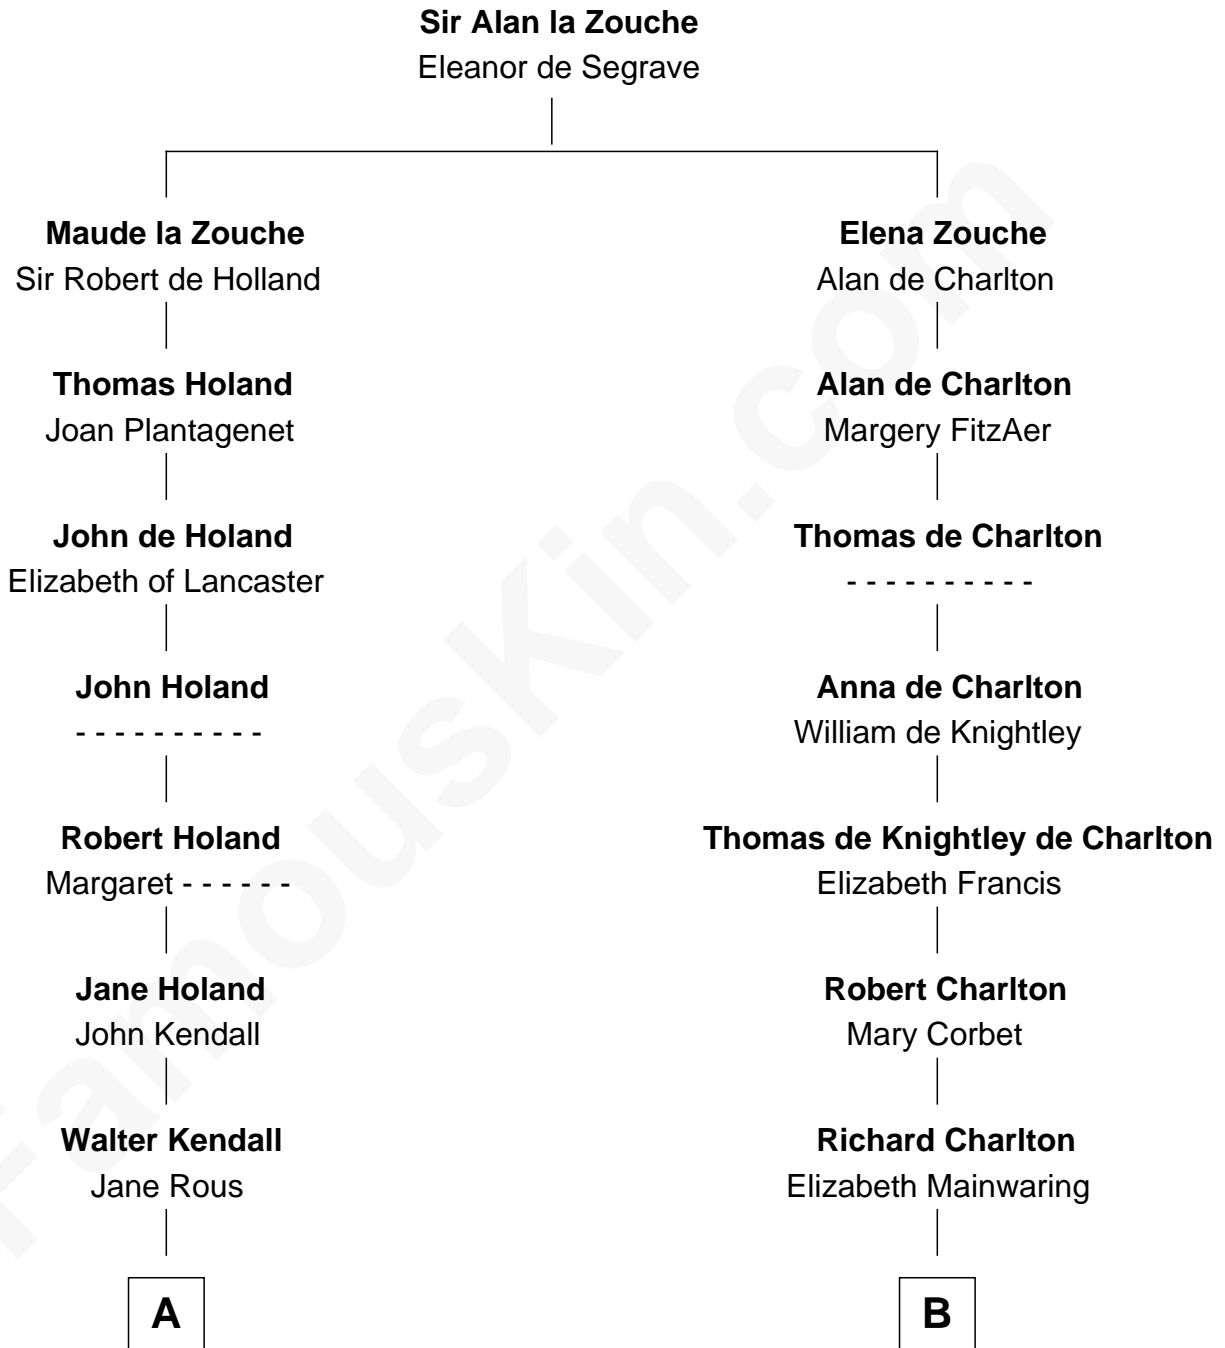

## Relationship Chart of

### Buckminster Fuller

*Author, Architect, and Inventor*

19th cousin 1 time removed of

### Alice (Lee) Roosevelt

*First Wife of President Theodore Roosevelt*

**C**

**Caroline Matilda Wolcott**

Martin Andrews

**Caroline Wolcott Andrews**

Richard Buckminster Fuller

**Buckminster Fuller**