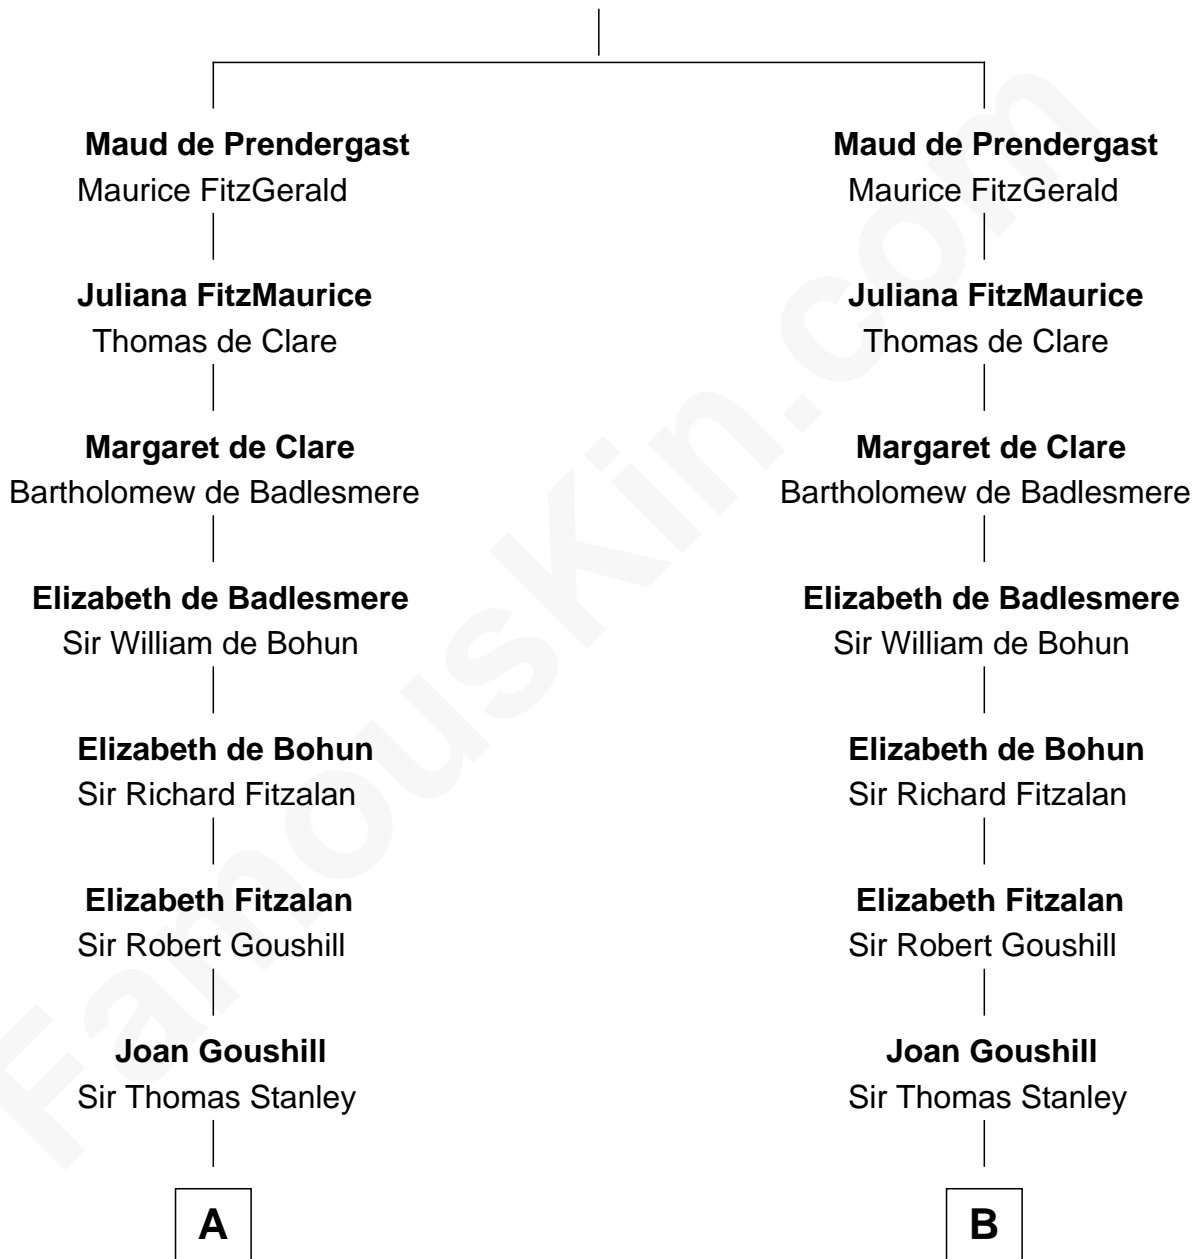

## Relationship Chart of Buckminster Fuller

*Author, Architect, and Inventor*

17th cousin 4 times removed of

**James Madison**

*4th U.S. President*

**Sir Gerald de Prendergast**

**C**

—  
**Christopher Wolcott**

Lucy Parsons

—  
**Christopher Columbus Wolcott**

Susan Blinn

—  
**Caroline Matilda Wolcott**

Martin Andrews

—  
**Caroline Wolcott Andrews**

Richard Buckminster Fuller

—  
**Buckminster Fuller**