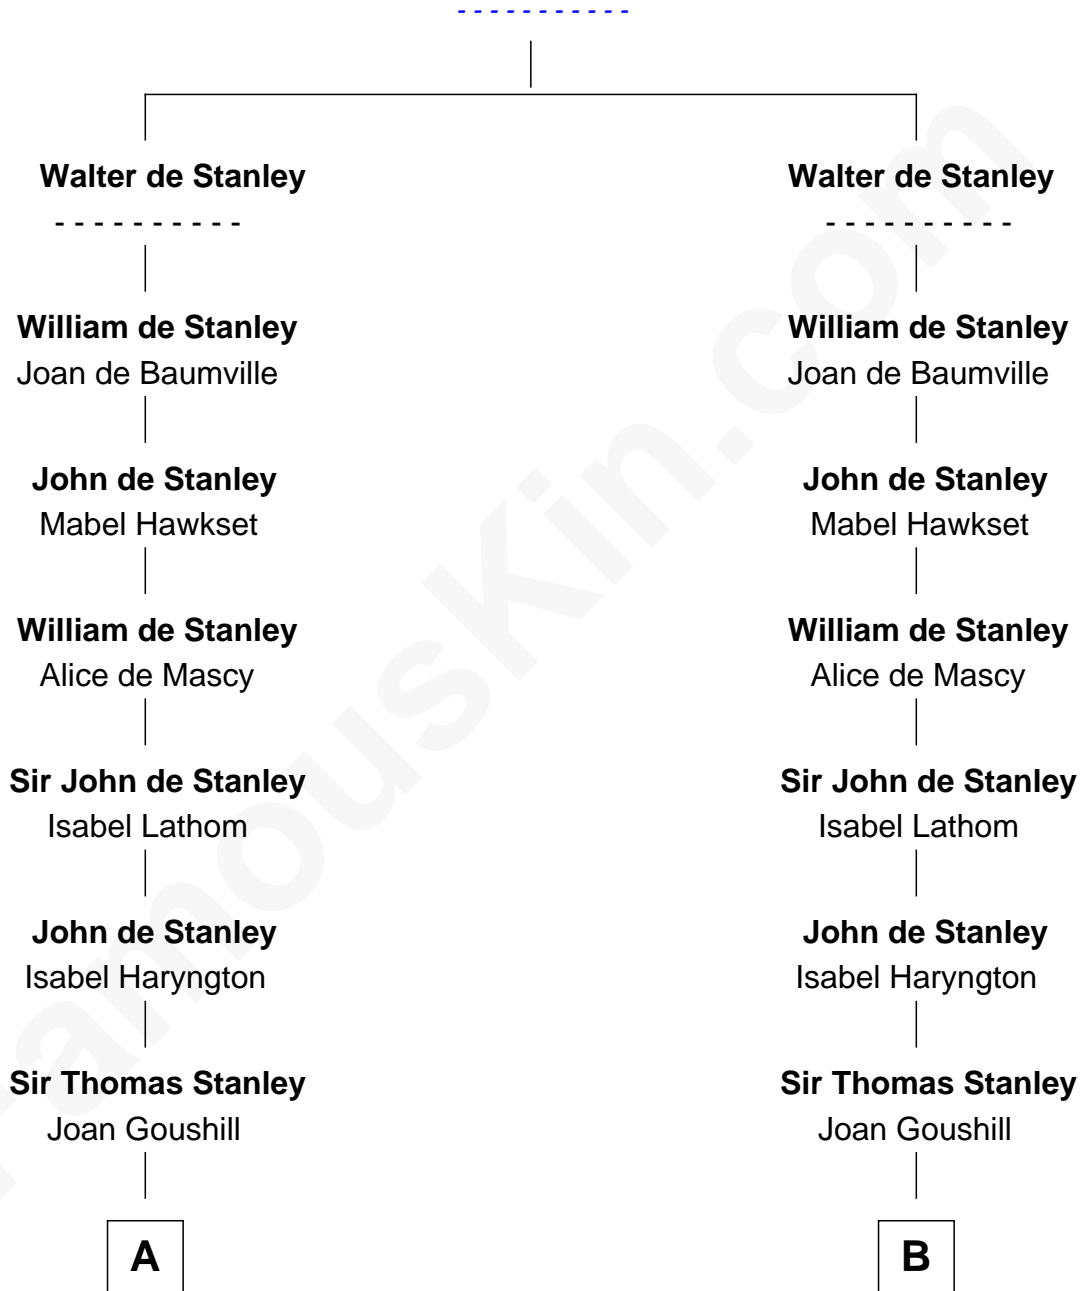

# FamousKin.com

## Relationship Chart of Buckminster Fuller

*Author, Architect, and Inventor*

17th cousin 4 times removed of

**James Madison**

*4th U.S. President*

**William de Stanley**

**C**

—  
**Christopher Wolcott**

Lucy Parsons

—  
**Christopher Columbus Wolcott**

Susan Blinn

—  
**Caroline Matilda Wolcott**

Martin Andrews

—  
**Caroline Wolcott Andrews**

Richard Buckminster Fuller

—  
**Buckminster Fuller**