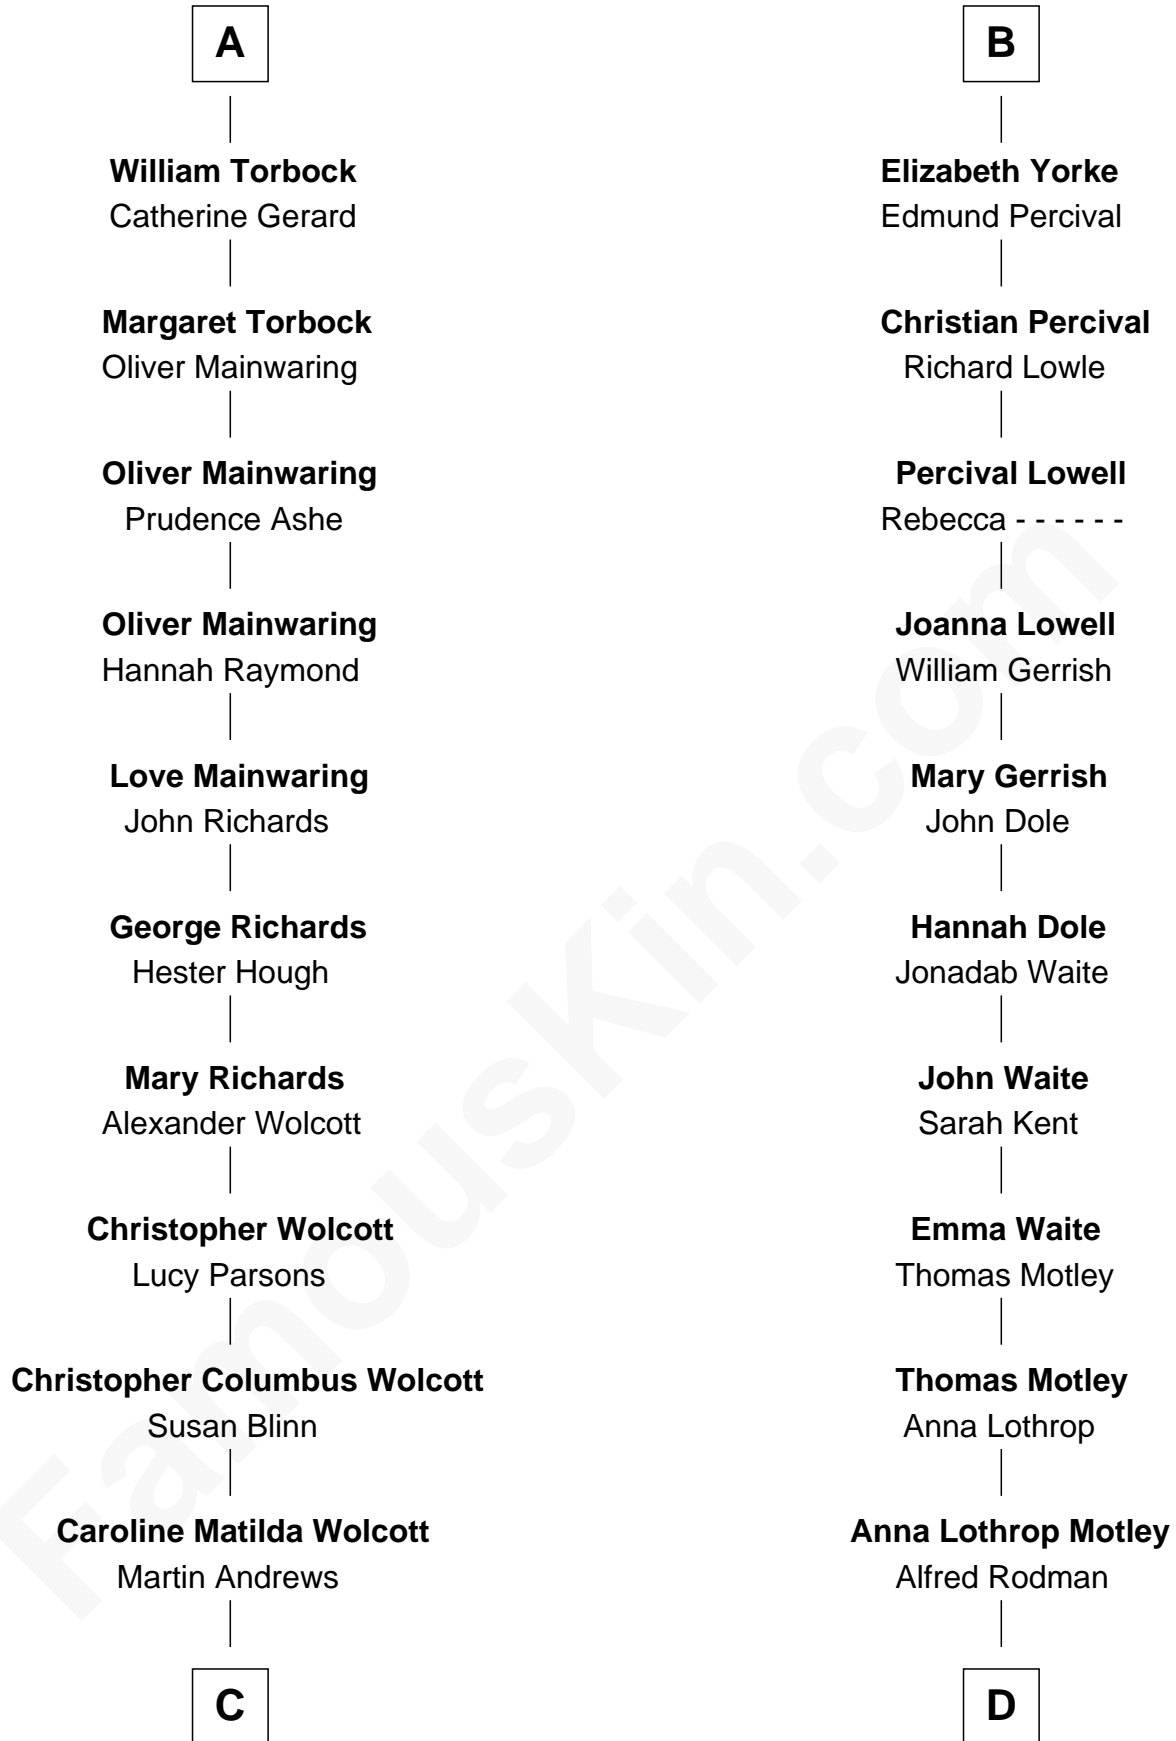

FamousKin.com

Relationship Chart of

Buckminster Fuller

Author, Architect, and Inventor

18th cousin 2 times removed of

Tuesday Weld

TV and Movie Actress

Humphrey de Bohun

Elizabeth Plantagenet

Sir William de Bohun
Elizabeth de Badlesmere

Elizabeth de Bohun
Sir Richard Fitzalan

Elizabeth Fitzalan
Sir Robert Goushill

Joan Goushill
Sir Thomas Stanley

Sir John Stanley
Elizabeth Weever

Margery Stanley
Sir William Torbock

Thomas Torbock
Elizabeth Moore

A

Margaret de Bohun
Sir Hugh de Courtnay

Elizabeth de Courtnay
Sir Andrew Luttrell

Sir Hugh Luttrell
Catherine de Beaumont

Sir John Luttrell
Margaret Touchet

Sir James Luttrell
Elizabeth Courtnay

Sir Hugh Luttrell
Margaret Hill

Eleanor Luttrell
Roger Yorke

B

C

Caroline Wolcott Andrews

Richard Buckminster Fuller

Buckminster Fuller