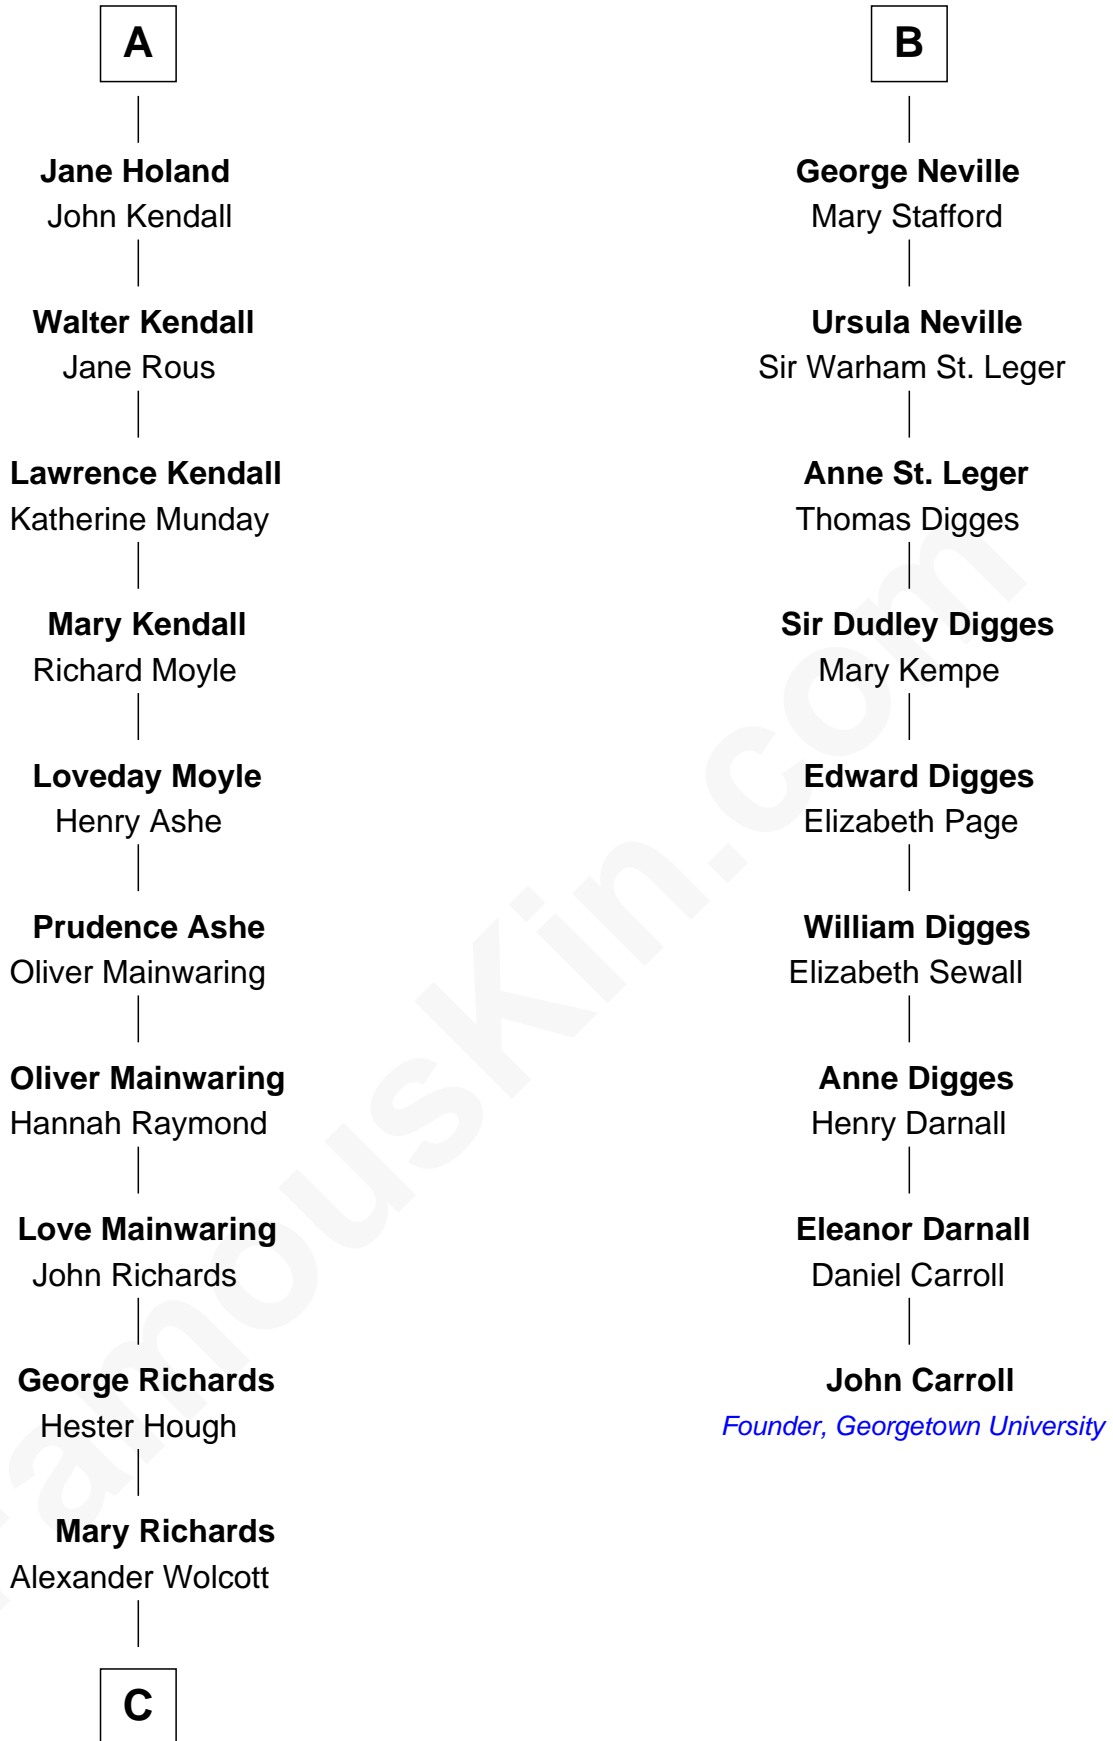

FamousKin.com

Relationship Chart of

Buckminster Fuller

Author, Architect, and Inventor

15th cousin 6 times removed of

John Carroll

Founder of Georgetown University

C

—
Christopher Wolcott

Lucy Parsons

—
Christopher Columbus Wolcott

Susan Blinn

—
Caroline Matilda Wolcott

Martin Andrews

—
Caroline Wolcott Andrews

Richard Buckminster Fuller