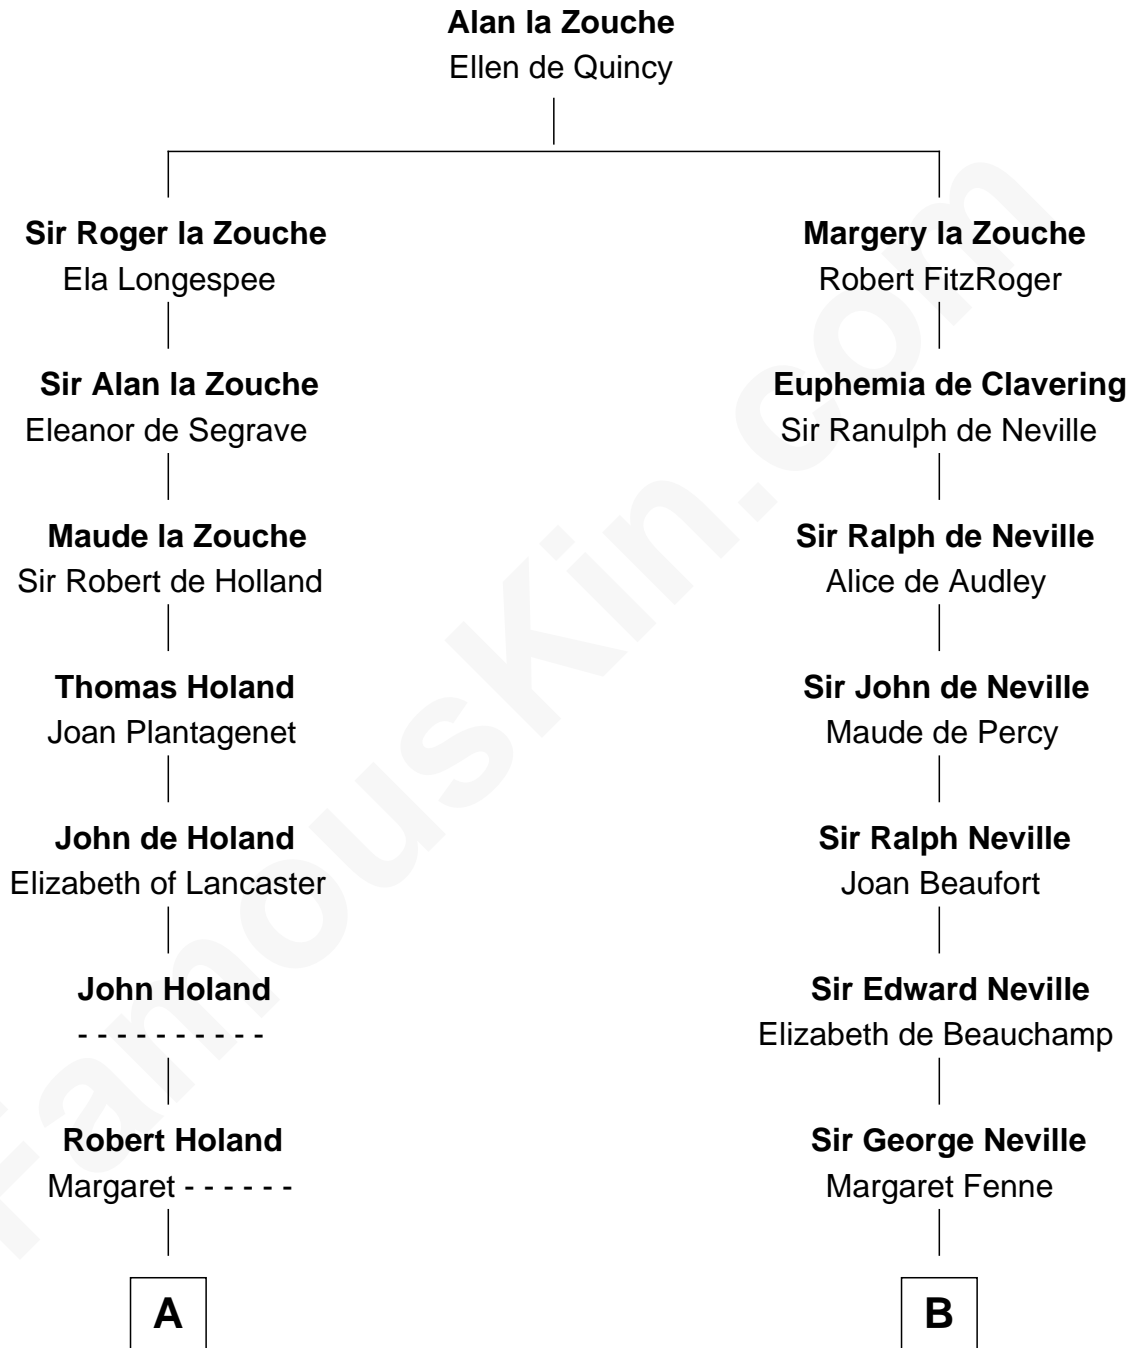

FamousKin.com

Relationship Chart of

Buckminster Fuller

Author, Architect, and Inventor

15th cousin 6 times removed of

John Carroll

Founder of Georgetown University

C

—
Christopher Wolcott

Lucy Parsons

—
Christopher Columbus Wolcott

Susan Blinn

—
Caroline Matilda Wolcott

Martin Andrews

—
Caroline Wolcott Andrews

Richard Buckminster Fuller