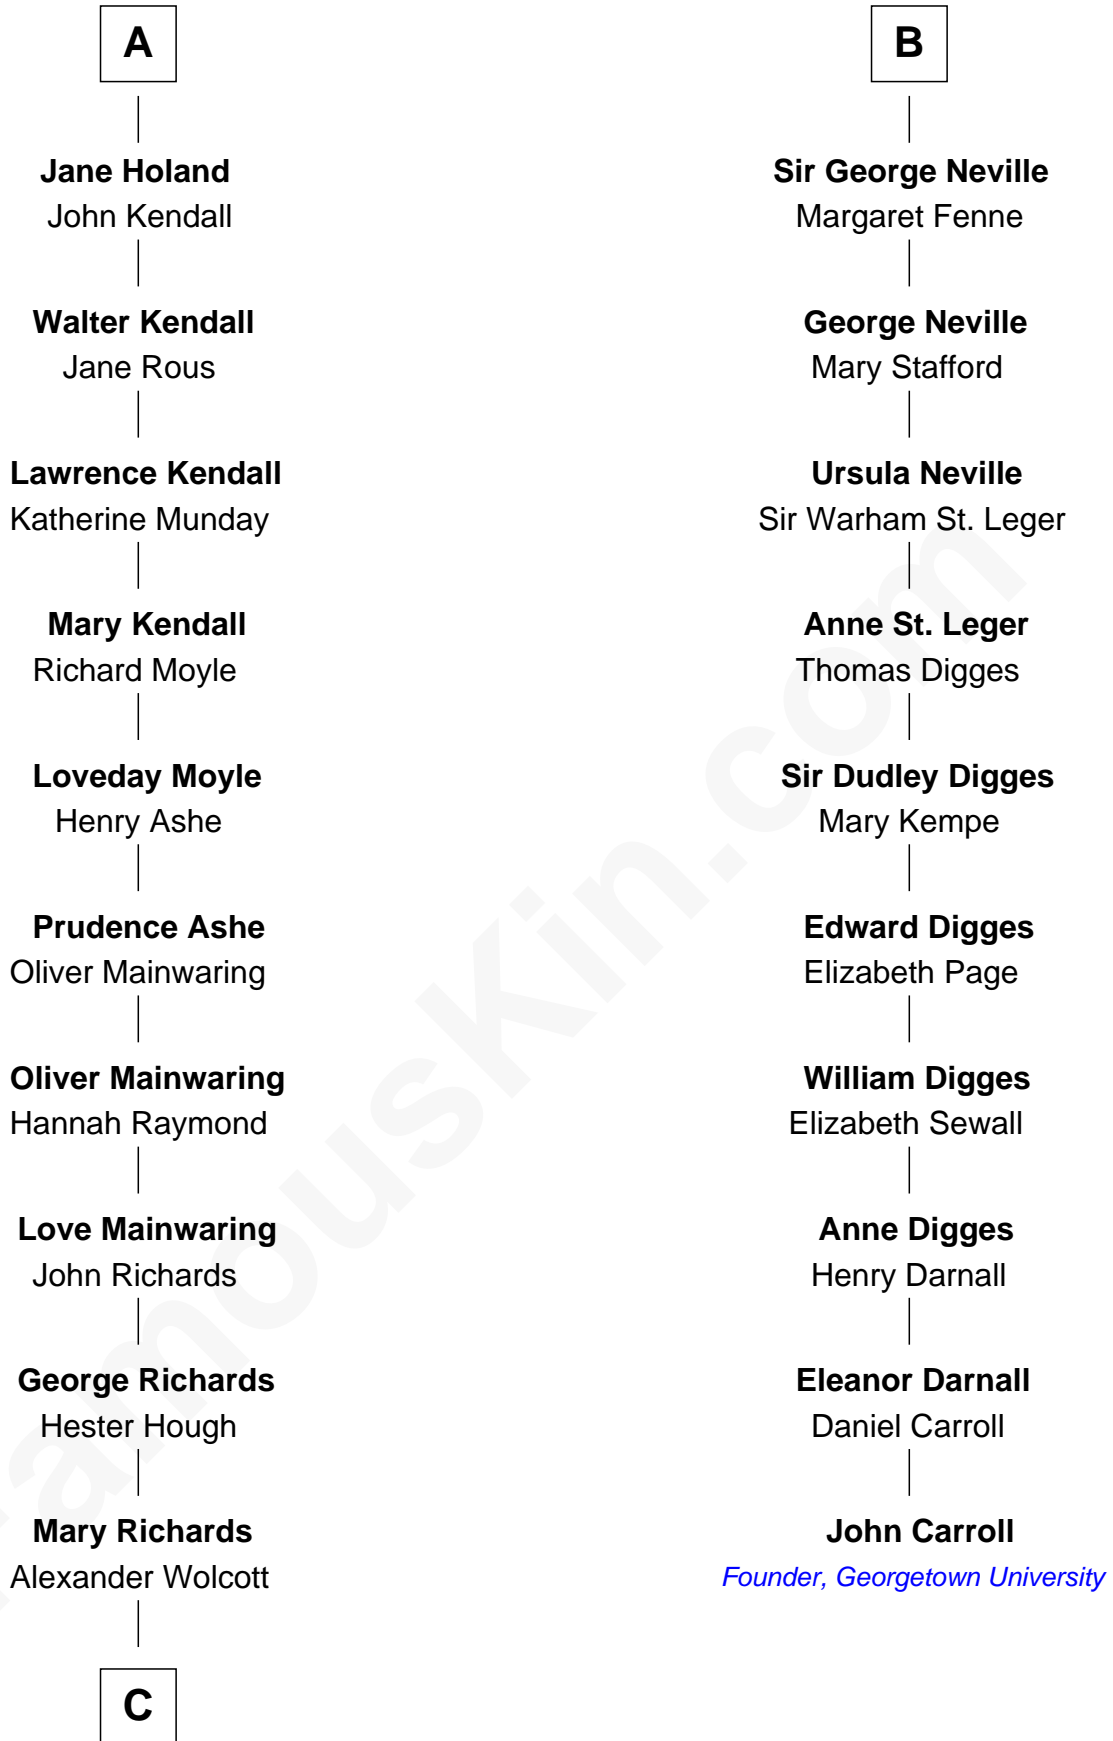

## Relationship Chart of Buckminster Fuller

*Author, Architect, and Inventor*

16th cousin 5 times removed of

**John Carroll**

*Founder of Georgetown University*

**C**

—  
**Christopher Wolcott**

Lucy Parsons

—  
**Christopher Columbus Wolcott**

Susan Blinn

—  
**Caroline Matilda Wolcott**

Martin Andrews

—  
**Caroline Wolcott Andrews**

Richard Buckminster Fuller

—  
**Buckminster Fuller**

*Author, Architect, and Inventor*