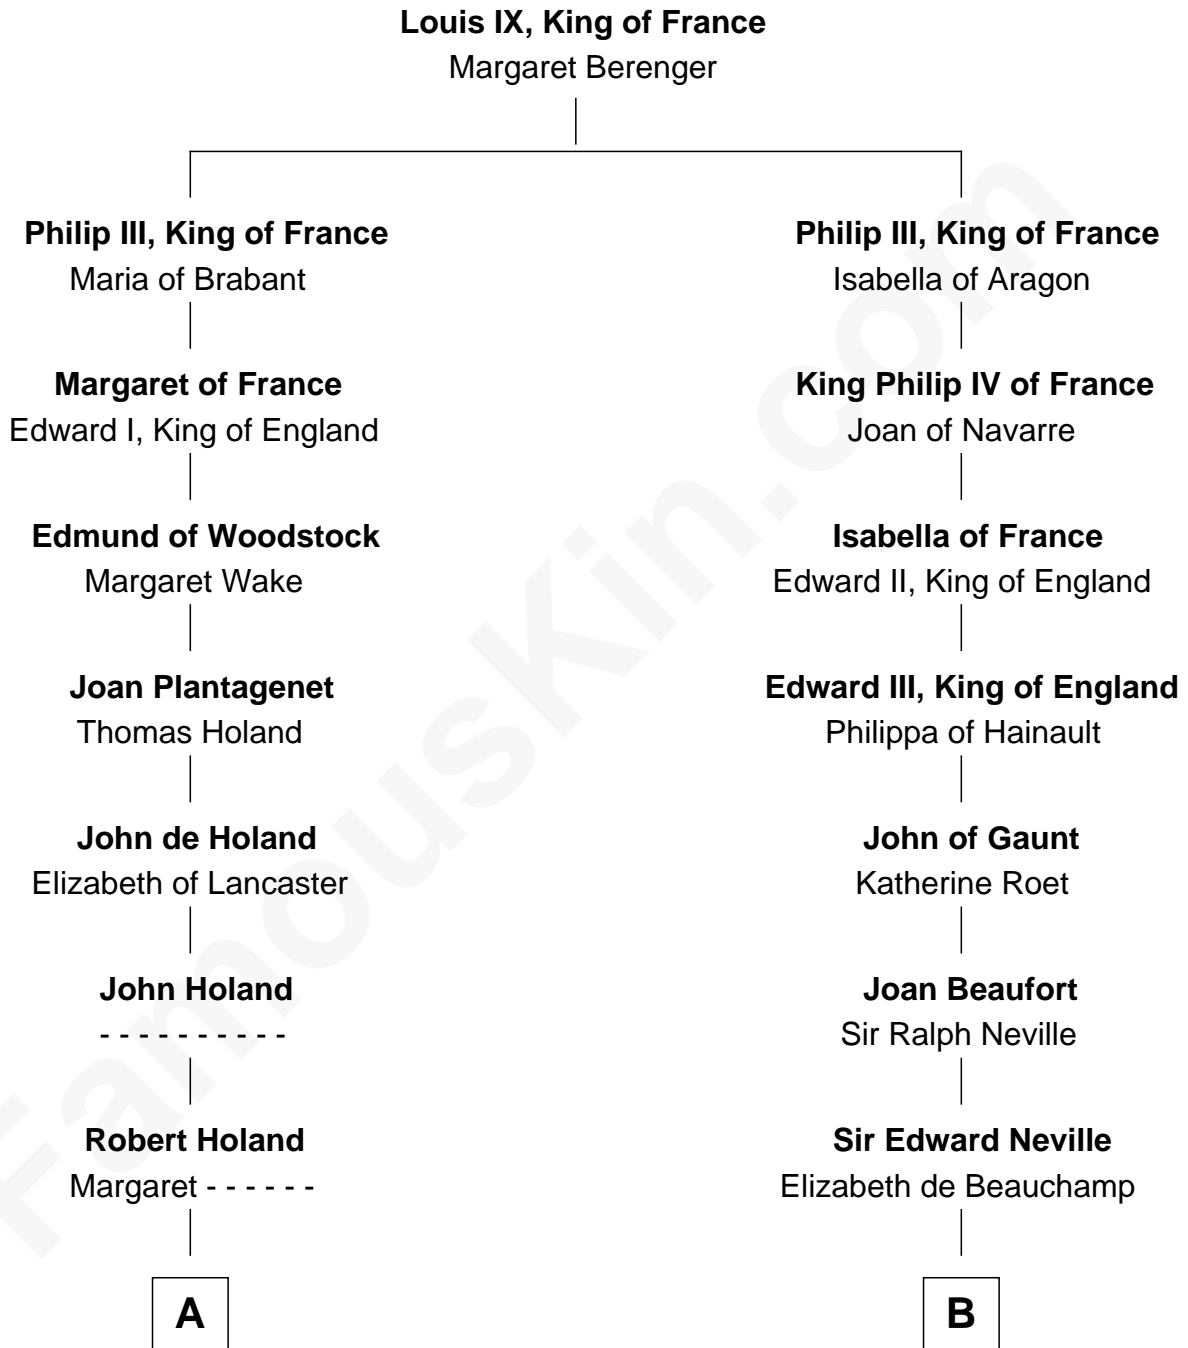

# FamousKin.com

## Relationship Chart of Buckminster Fuller

*Author, Architect, and Inventor*

16th cousin 5 times removed of

**John Carroll**

*Founder of Georgetown University*

**C**

—  
**Christopher Wolcott**

Lucy Parsons