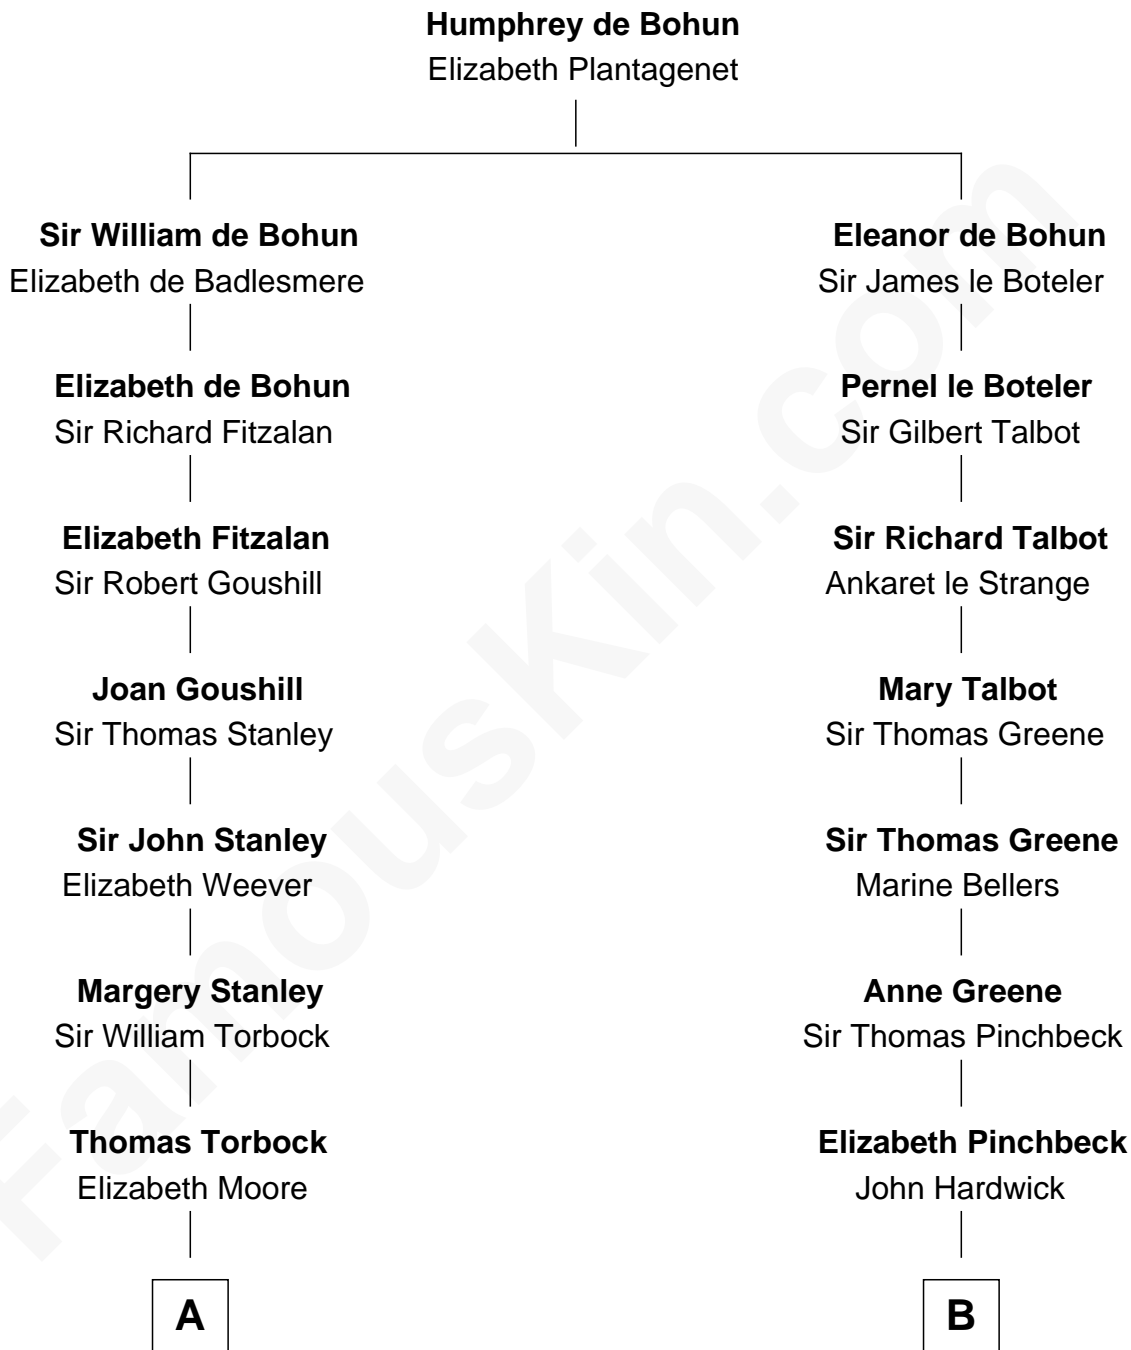

# FamousKin.com

## Relationship Chart of Buckminster Fuller

*Author, Architect, and Inventor*

15th cousin 3 times removed of

**John Carroll**

*Founder of Georgetown University*

**C**

—  
**Caroline Wolcott Andrews**

Richard Buckminster Fuller