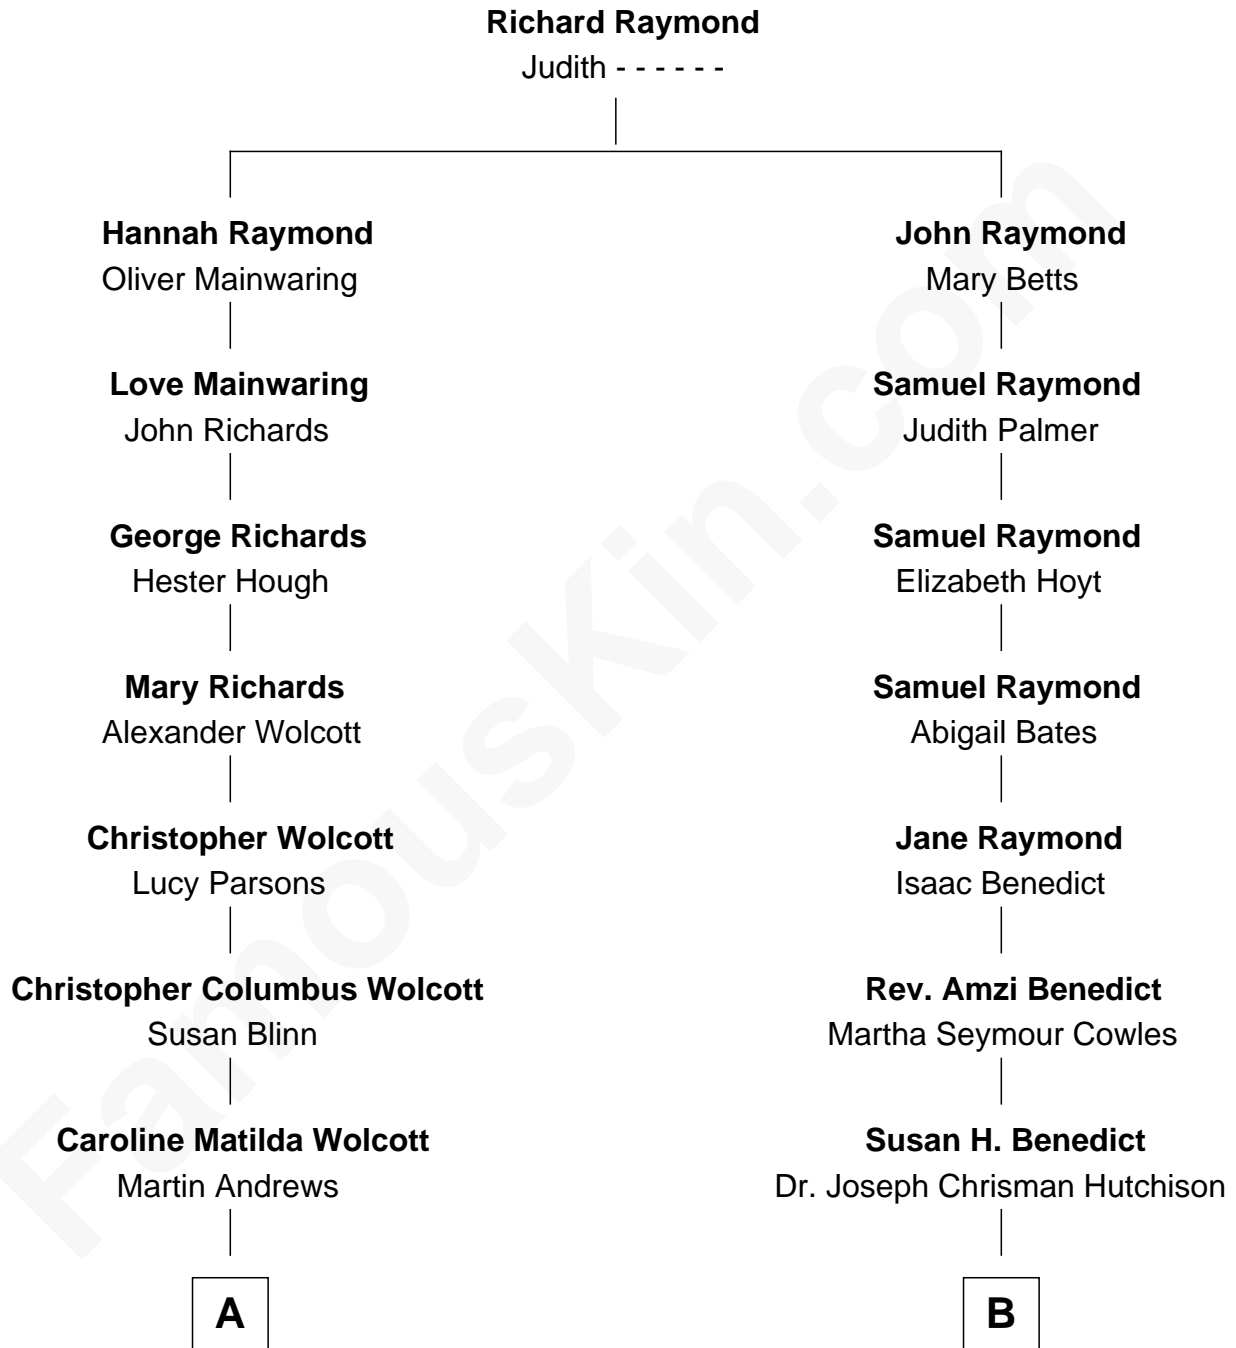

FamousKin.com

Relationship Chart of

Buckminster Fuller

Author, Architect, and Inventor

8th cousin 3 times removed of

Treat Williams

TV & Movie Actor

A

Caroline Wolcott Andrews

Richard Buckminster Fuller

Buckminster Fuller

Author, Architect, and Inventor

B

Florence Eliza Hutchison

John James Cocks

Marian Hutchison Cocks