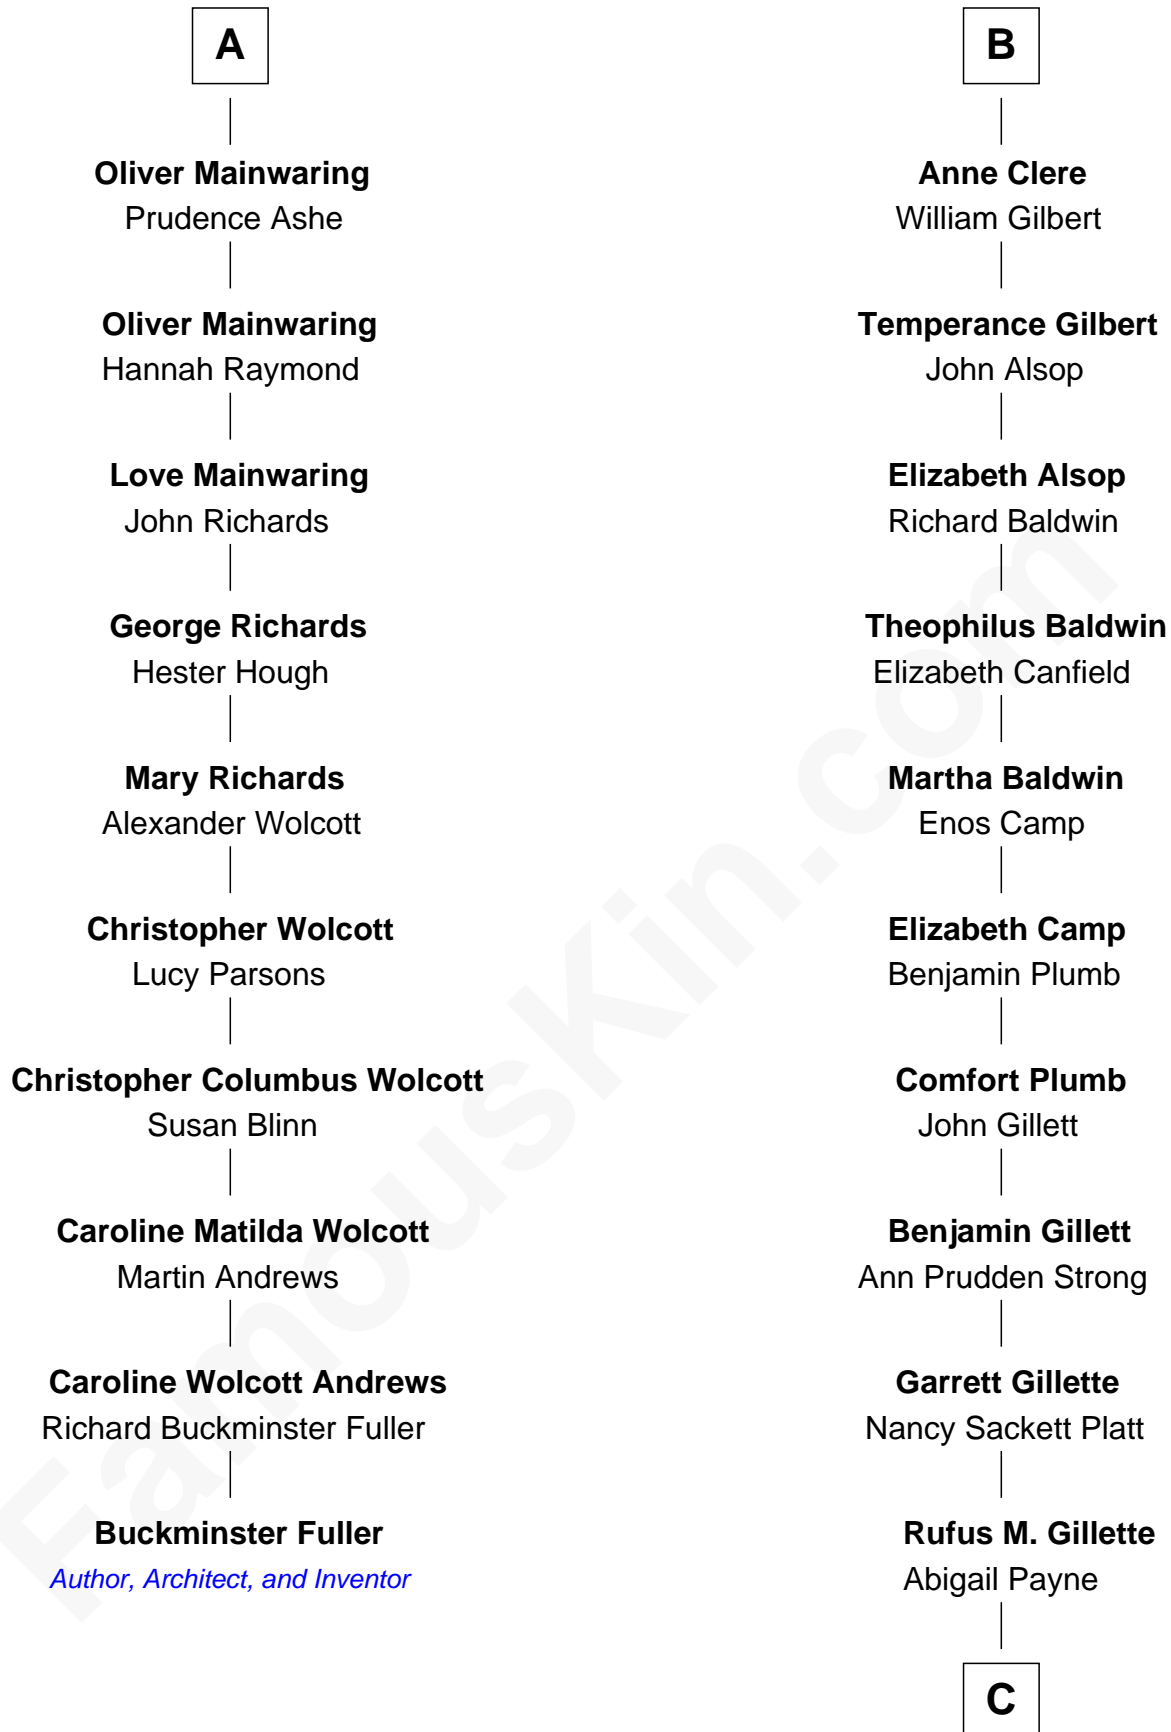

FamousKin.com

Relationship Chart of

Buckminster Fuller

Author, Architect, and Inventor

16th cousin 4 times removed of

Treat Williams

TV & Movie Actor

Sir Richard Fitzalan

Sir William Torbock

Thomas Torbock

Elizabeth Moore

William Torbock

Catherine Gerard

Margaret Torbock

Oliver Mainwaring

A

Joan Fitzalan

Sir William Beauchamp

Joan Beauchamp

James Butler

Sir Thomas Butler

Anne Hankeford

Margaret Butler

Sir William Boleyn

Alice Boleyn

Sir Robert Clere

Sir John Clere

Anne Tyrrell

Sir Edmund Clere

Frances Fulmerston

B

C