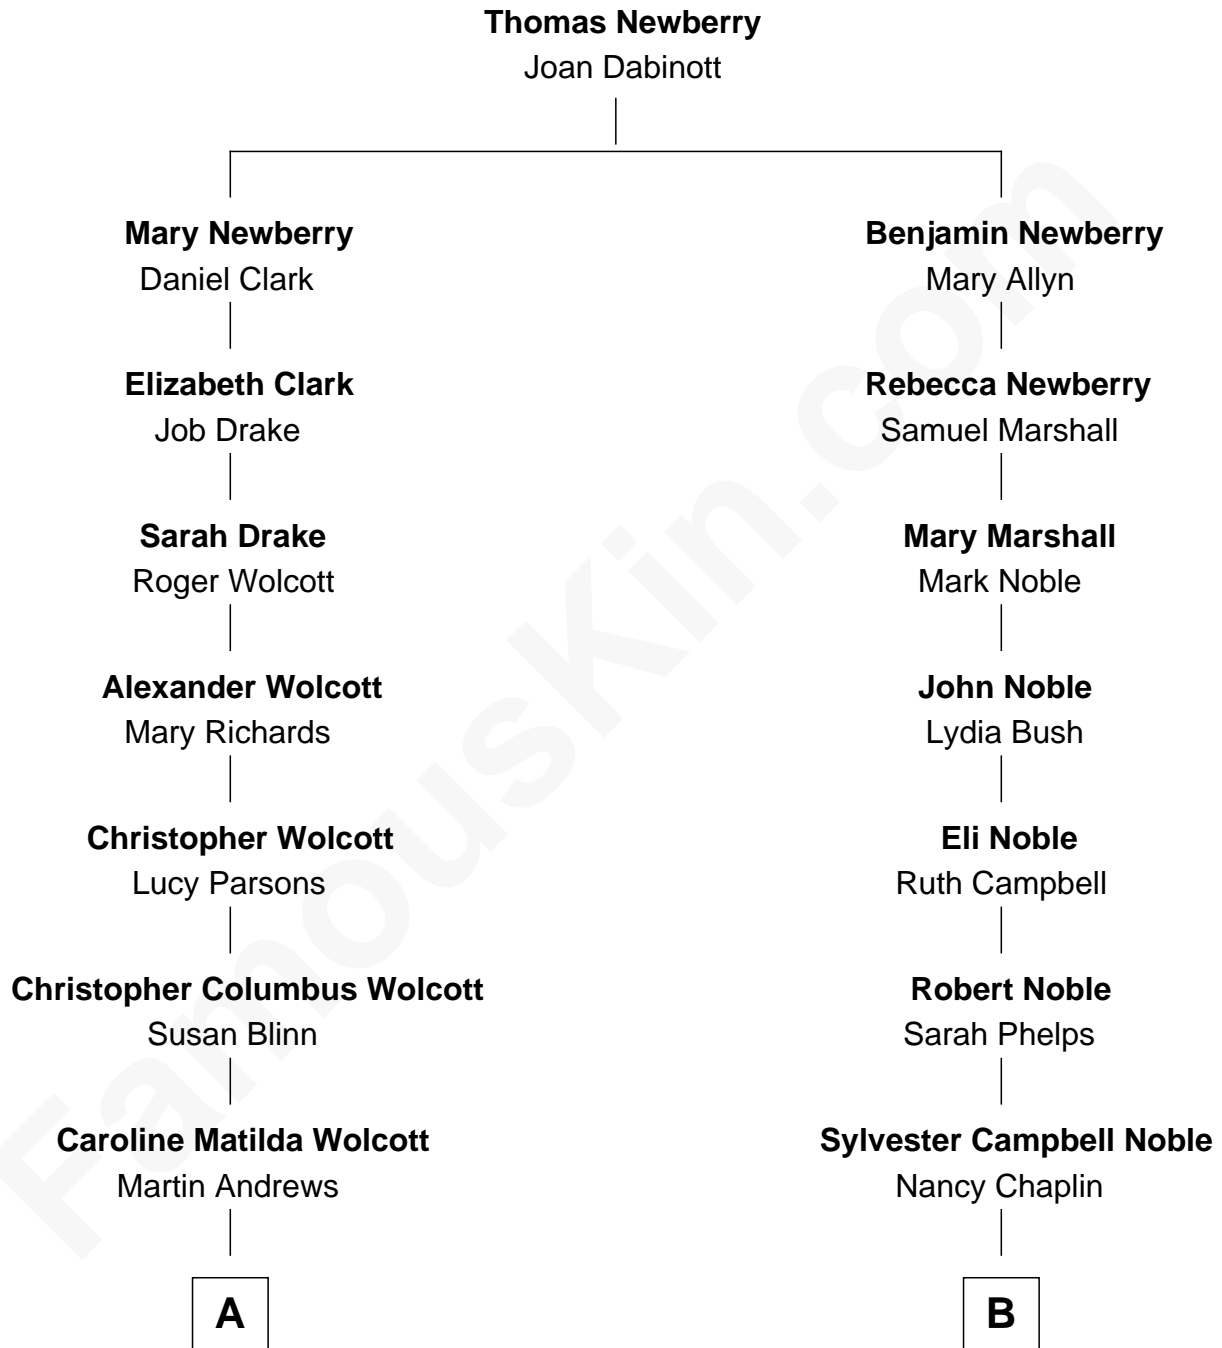

FamousKin.com

Relationship Chart of

Buckminster Fuller

Author, Architect, and Inventor

8th cousin of

Eugene Foss

45th Governor of Massachusetts

A

Caroline Wolcott Andrews
Richard Buckminster Fuller

Buckminster Fuller

Author, Architect, and Inventor

B

Marcia Cordelia Noble
George Edmund Foss

Eugene Foss

45th Governor of Massachusetts

FamousKin.com