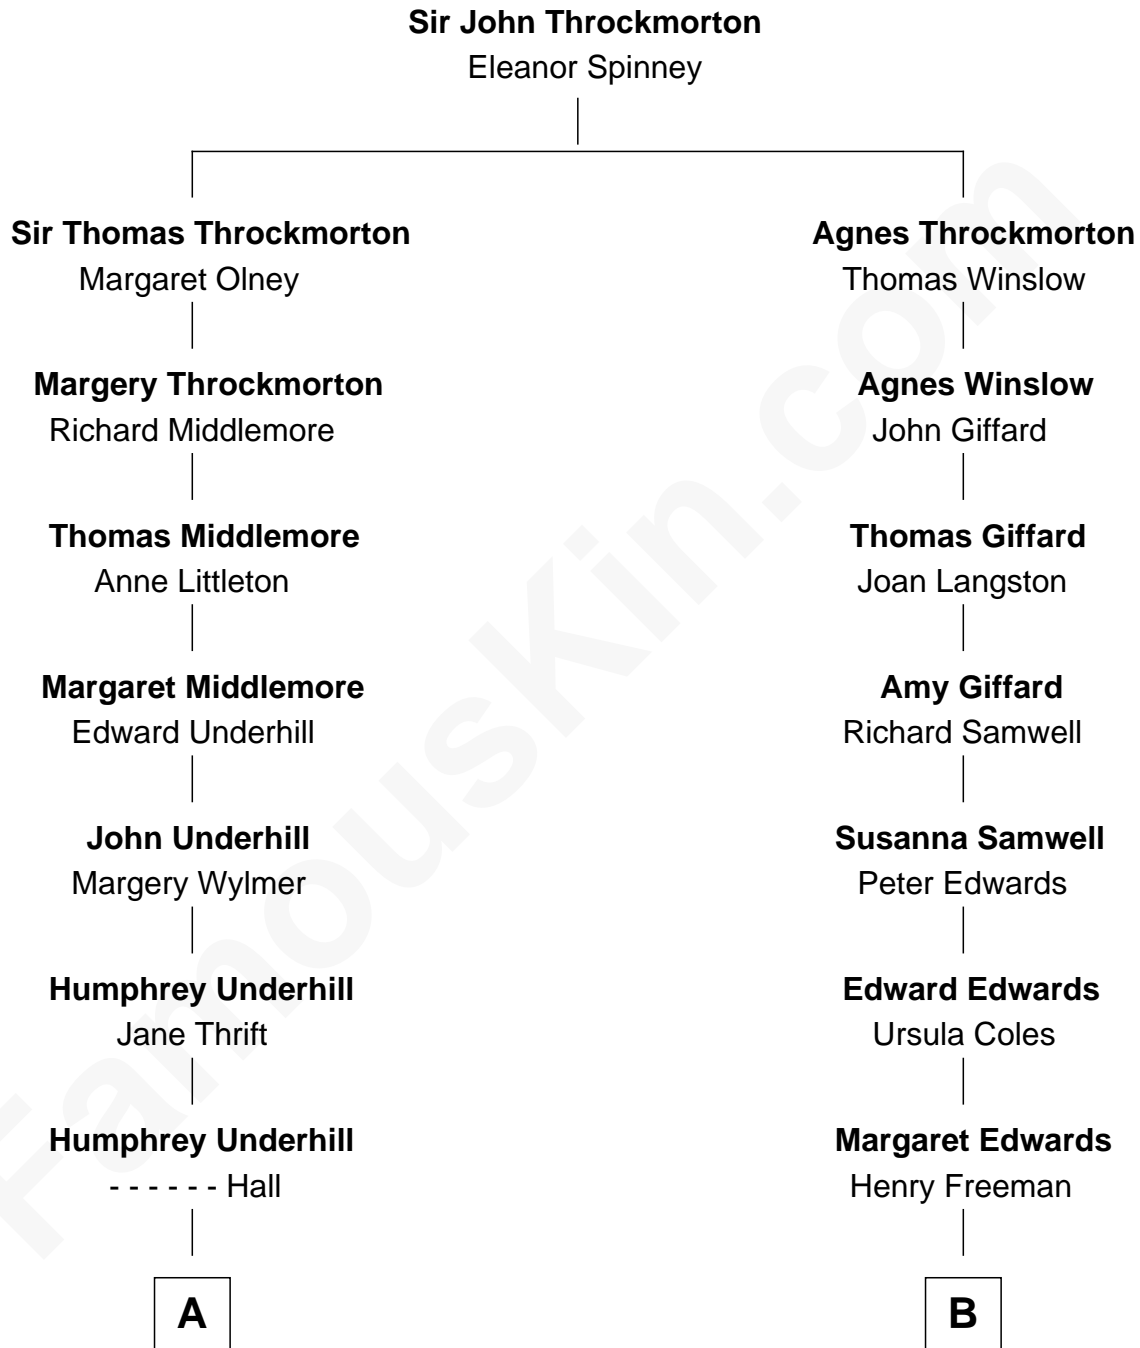

# FamousKin.com Relationship Chart of

**Howard Hughes**

*American Business Tycoon*

17th cousin 3 times removed of

**Gretchen Mol**

*TV and Movie Actress*

**C**

—  
**Virgia Viola Hull**  
Harry Clift Morgan

—  
**Henry Williams Morgan**  
Beatrix Chappuis

—  
**Janet Morgan**  
James Curtis Mol

—  
**Gretchen Mol**  
*TV and Movie Actress*