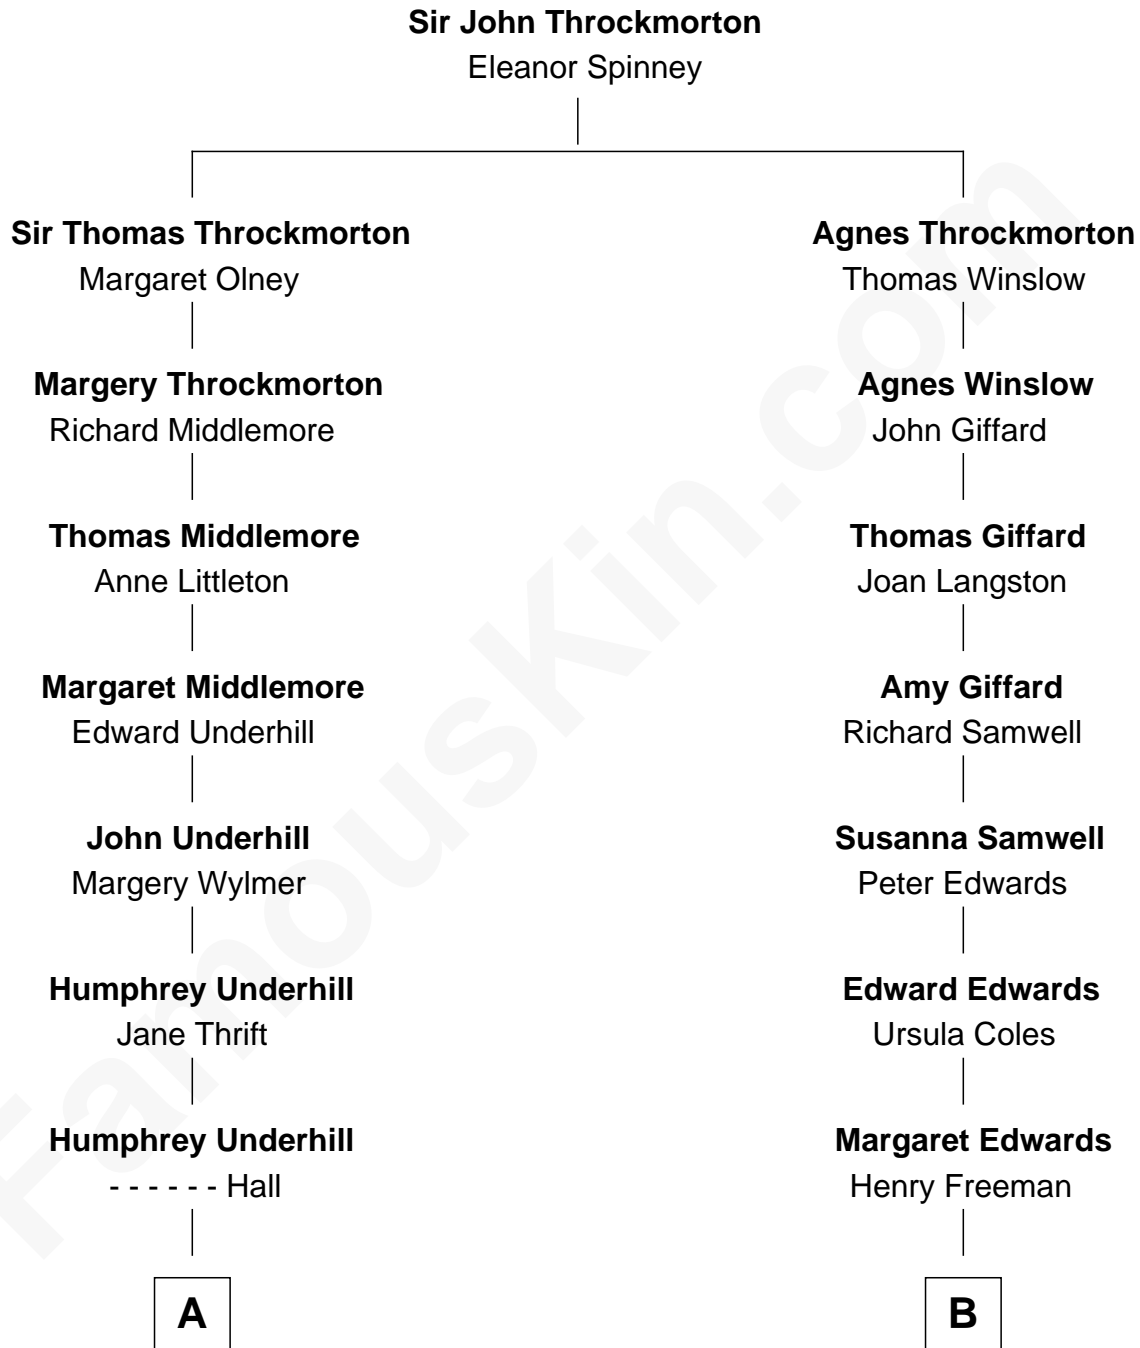

FamousKin.com Relationship Chart of

Howard Hughes

American Business Tycoon

17th cousin 3 times removed of

Linda Gray

TV and Movie Actress

C

Alonzo William Gray
Otilia Helena Adderley

Leslie Vincent Gray
Edna Josephine Parks

Leslie Vincent Gray
Marjorie Prophet Miller

Linda Gray
TV and Movie Actress

FamousKin.com