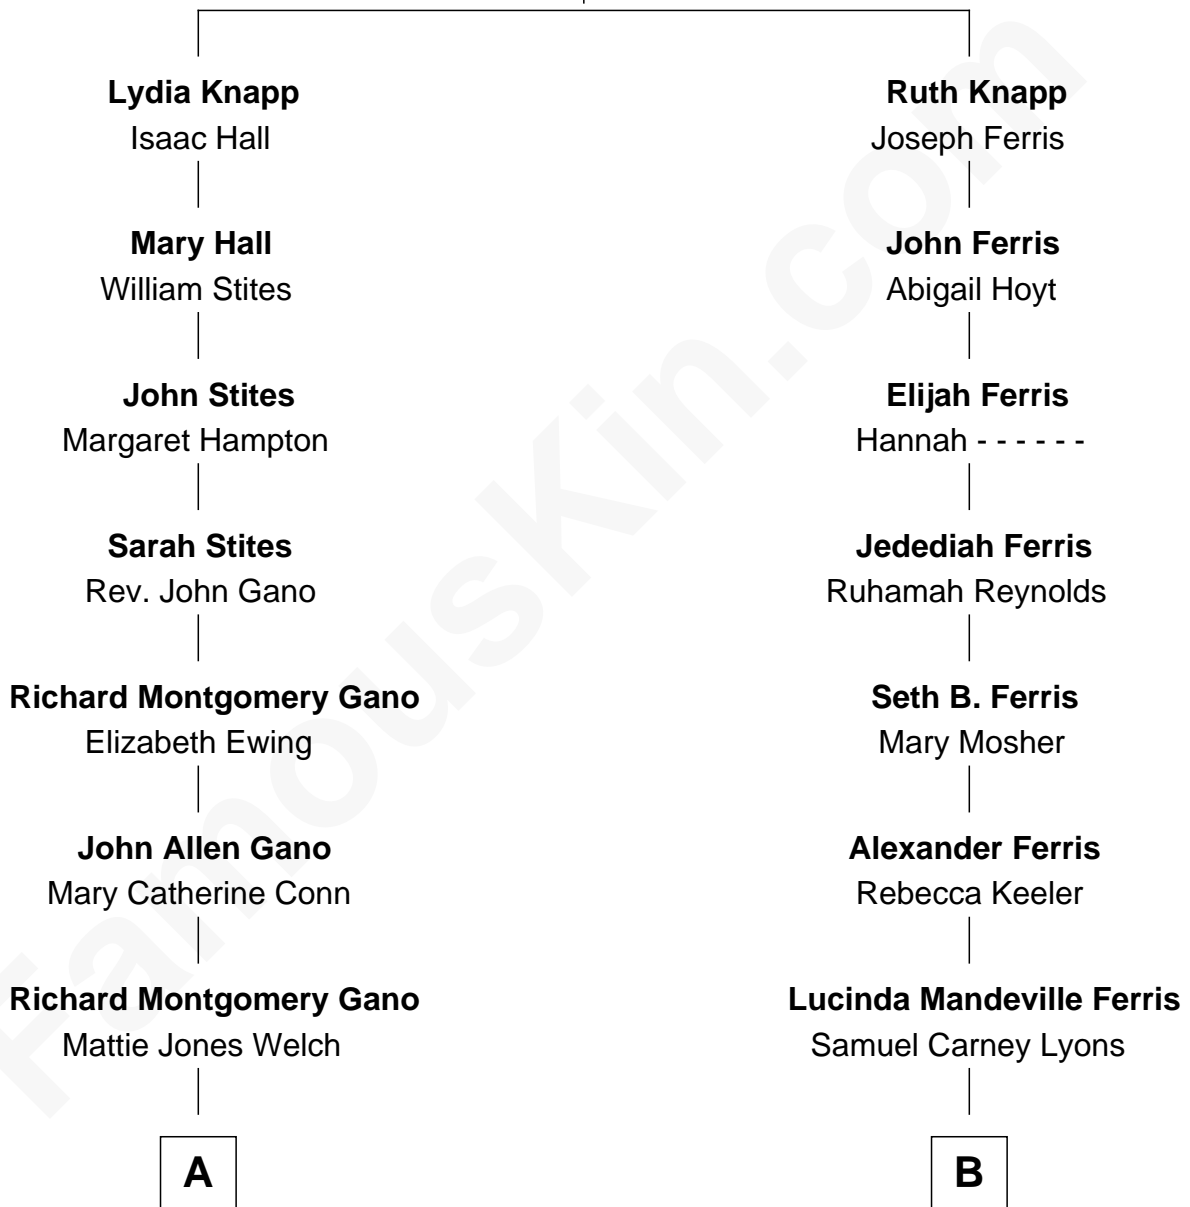

## Relationship Chart of

### Howard Hughes

*American Business Tycoon*

9th cousin 2 times removed of

**Travis Kelce**

*NFL Tight End*

**Nicholas Knapp**

Elinor - - - - -

**A**

**William Beriah Gano**  
Jeannette de Lafayette Grissim

**Allene Stone Gano**  
Howard Robard Hughes

**Howard Hughes**  
*American Business Tycoon*

**B**

**Hattie Lyons**  
William O. Blalock

**Roy Percy Blalock**  
Helene Henriette Sadlowski

**Donald Roy Blalock**  
Ina Marie Petranek

**Donna Rae Blalock**  
Edward Michael Kelce

**Travis Kelce**  
*NFL Tight End*

FamousKin.com