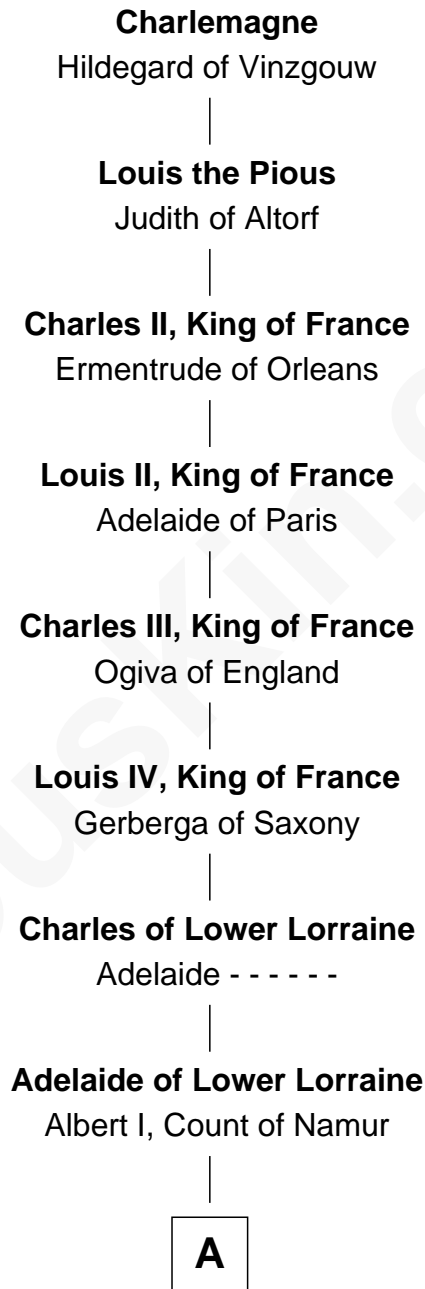

FamousKin.com Relationship Chart of

Howard Hughes

American Business Tycoon

37th Great-grandson of

Charlemagne

King of the Franks

A

Albert II, Count of Namur
Regelinde of Lower Lorraine

Albert III, Count of Namur
Ida of Saxony

Godfrey, Count of Namur
Sybil of Chateau-Porcien

Probable

Elizabeth of Namur
Gervais, Count of Rethel

Miliscent of Rethel
Richard de Camville

William de Camville
Auberée de Marmion

William de Camville
Iseuda - - - - -

Thomas de Camville
Agnes - - - - -

Felicia de Camville
Philip Durvassal

Thomas Durvassal
Margery - - - - -

B

B

Margery Durvassal

William de la Spine