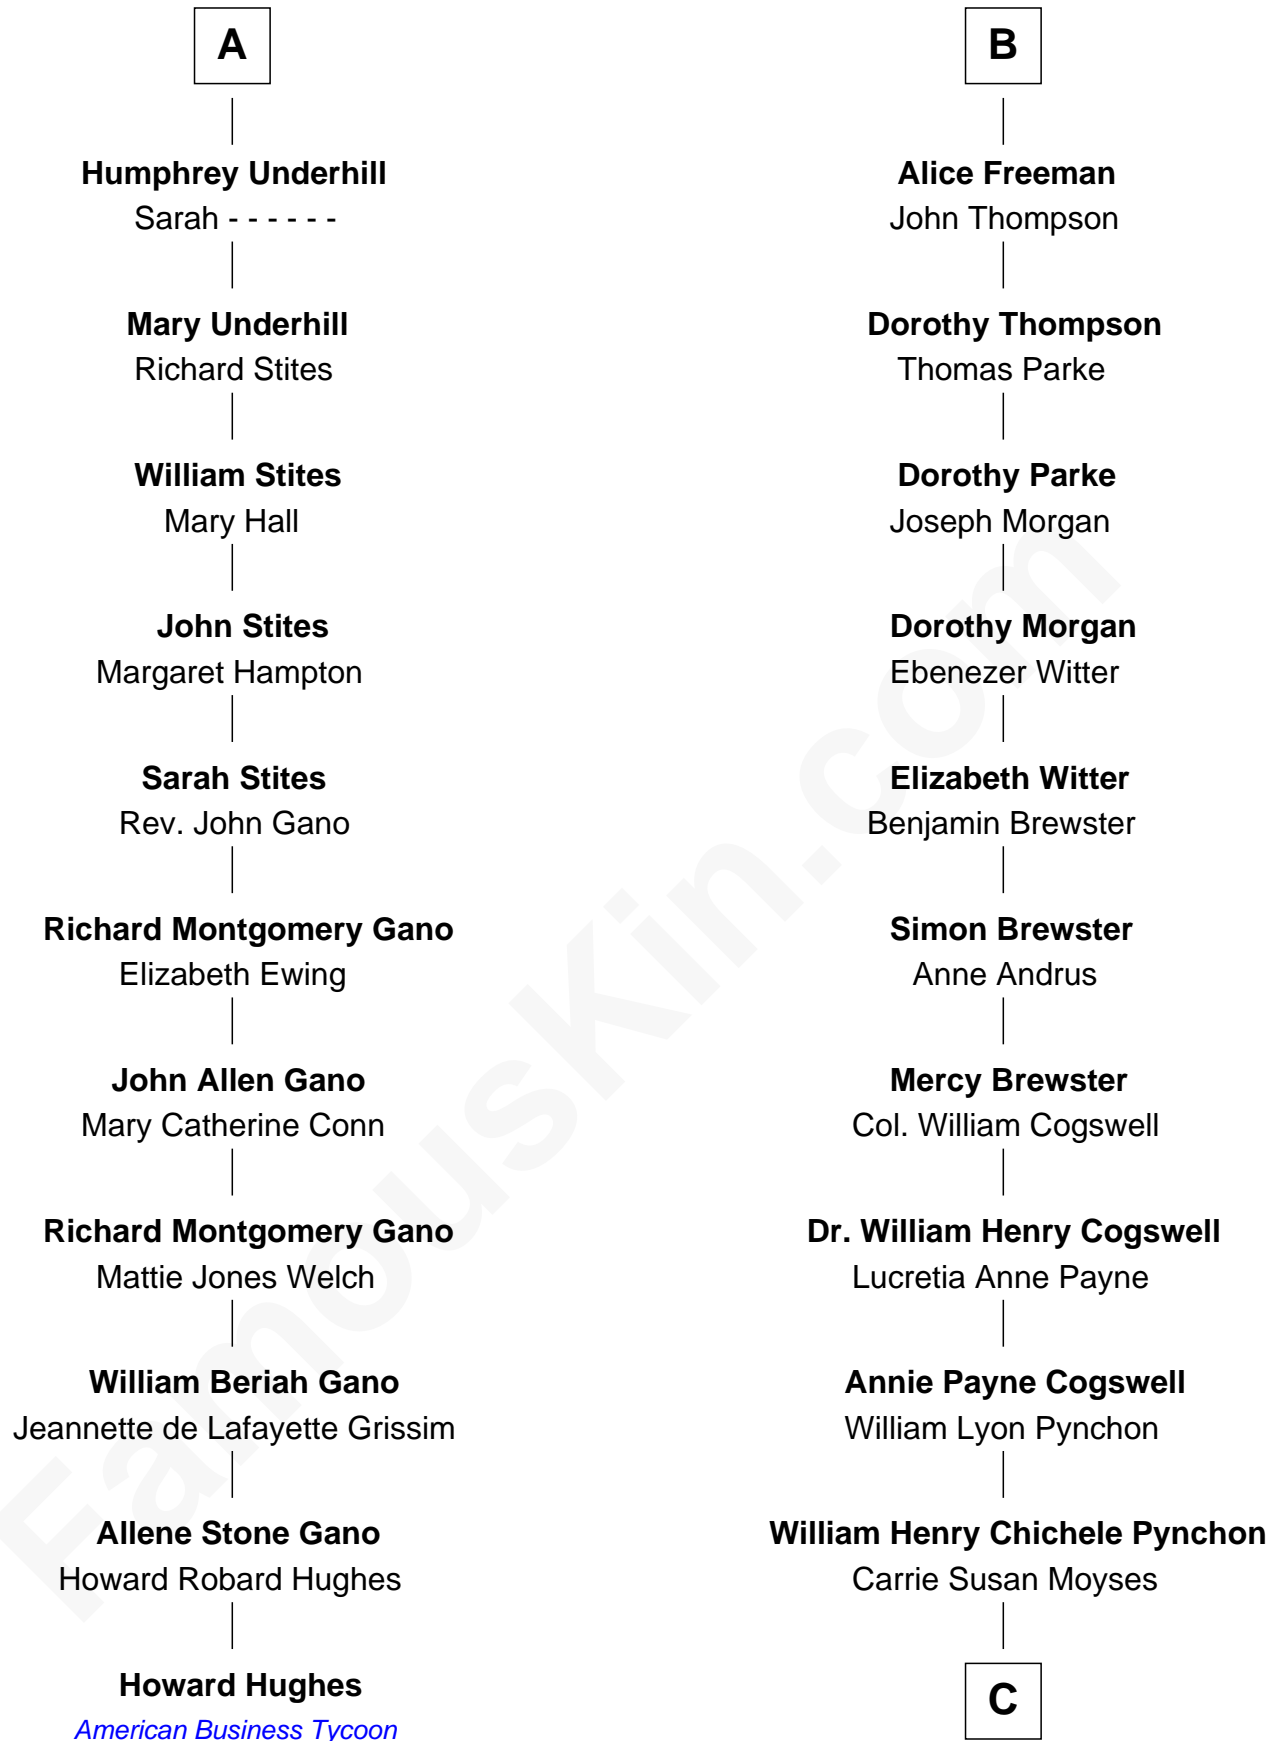

# FamousKin.com Relationship Chart of

**Howard Hughes**

*American Business Tycoon*

17th cousin 1 time removed of

**Thomas Pynchon**

*American Novelist*

C

Thomas Ruggles Pynchon  
Catherine Frances Bennett