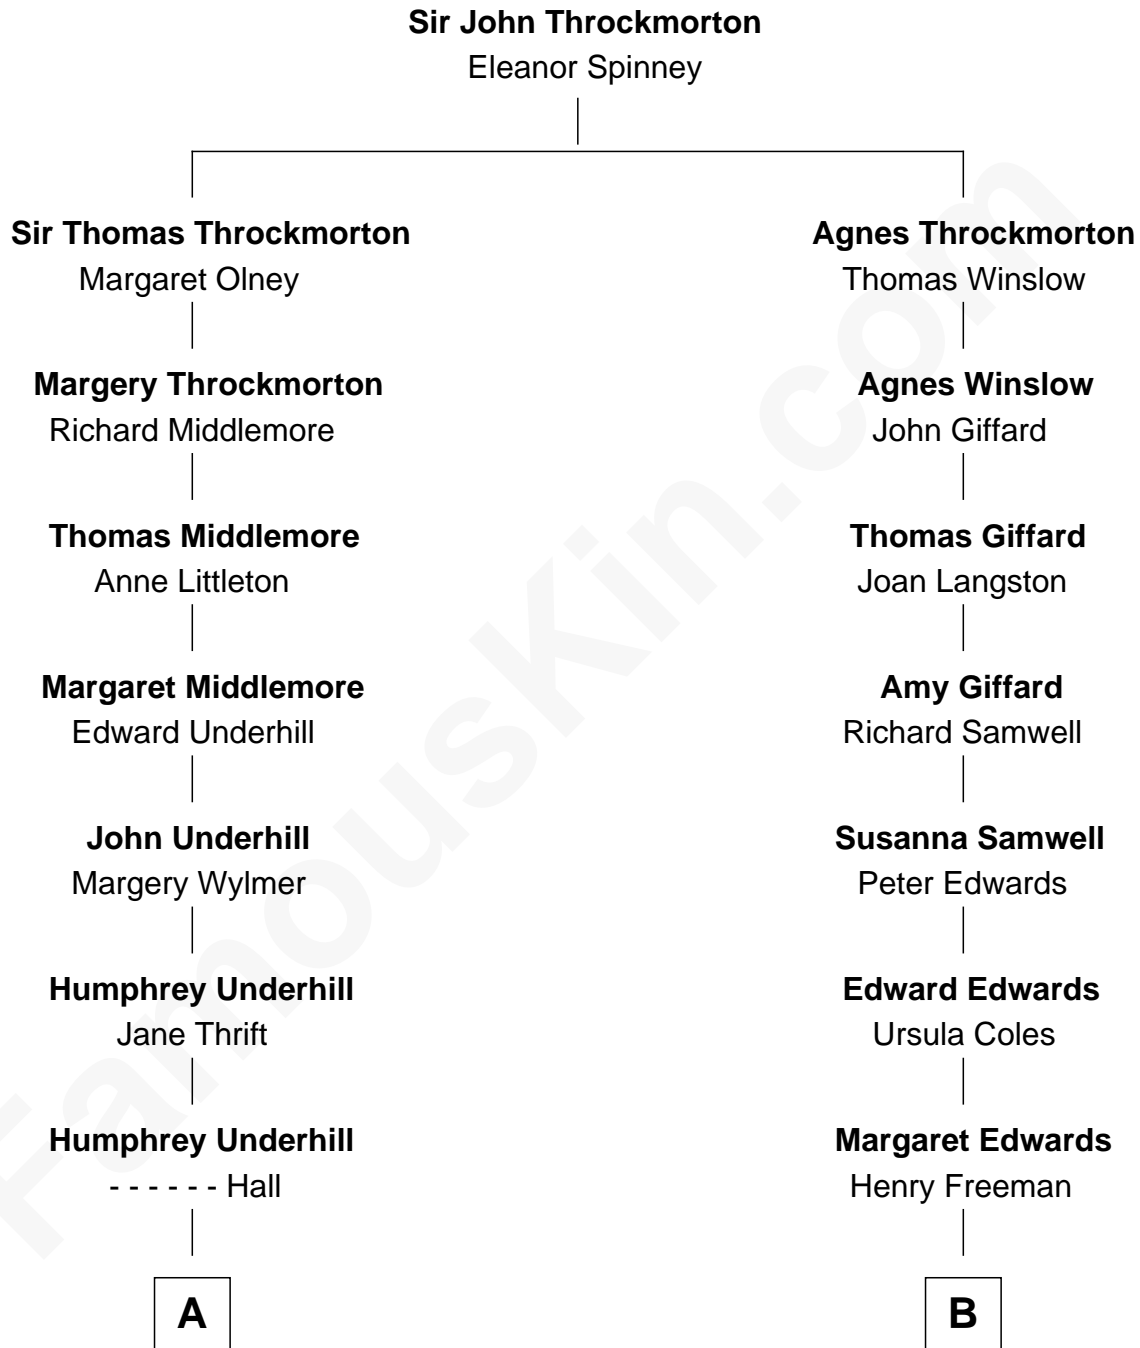

# FamousKin.com Relationship Chart of

**Howard Hughes**

*American Business Tycoon*

17th cousin 1 time removed of

**Thomas Pynchon**

*American Novelist*

C

Thomas Ruggles Pynchon  
Catherine Frances Bennett

Thomas Pynchon  
*Novelist*

FamousKin.com