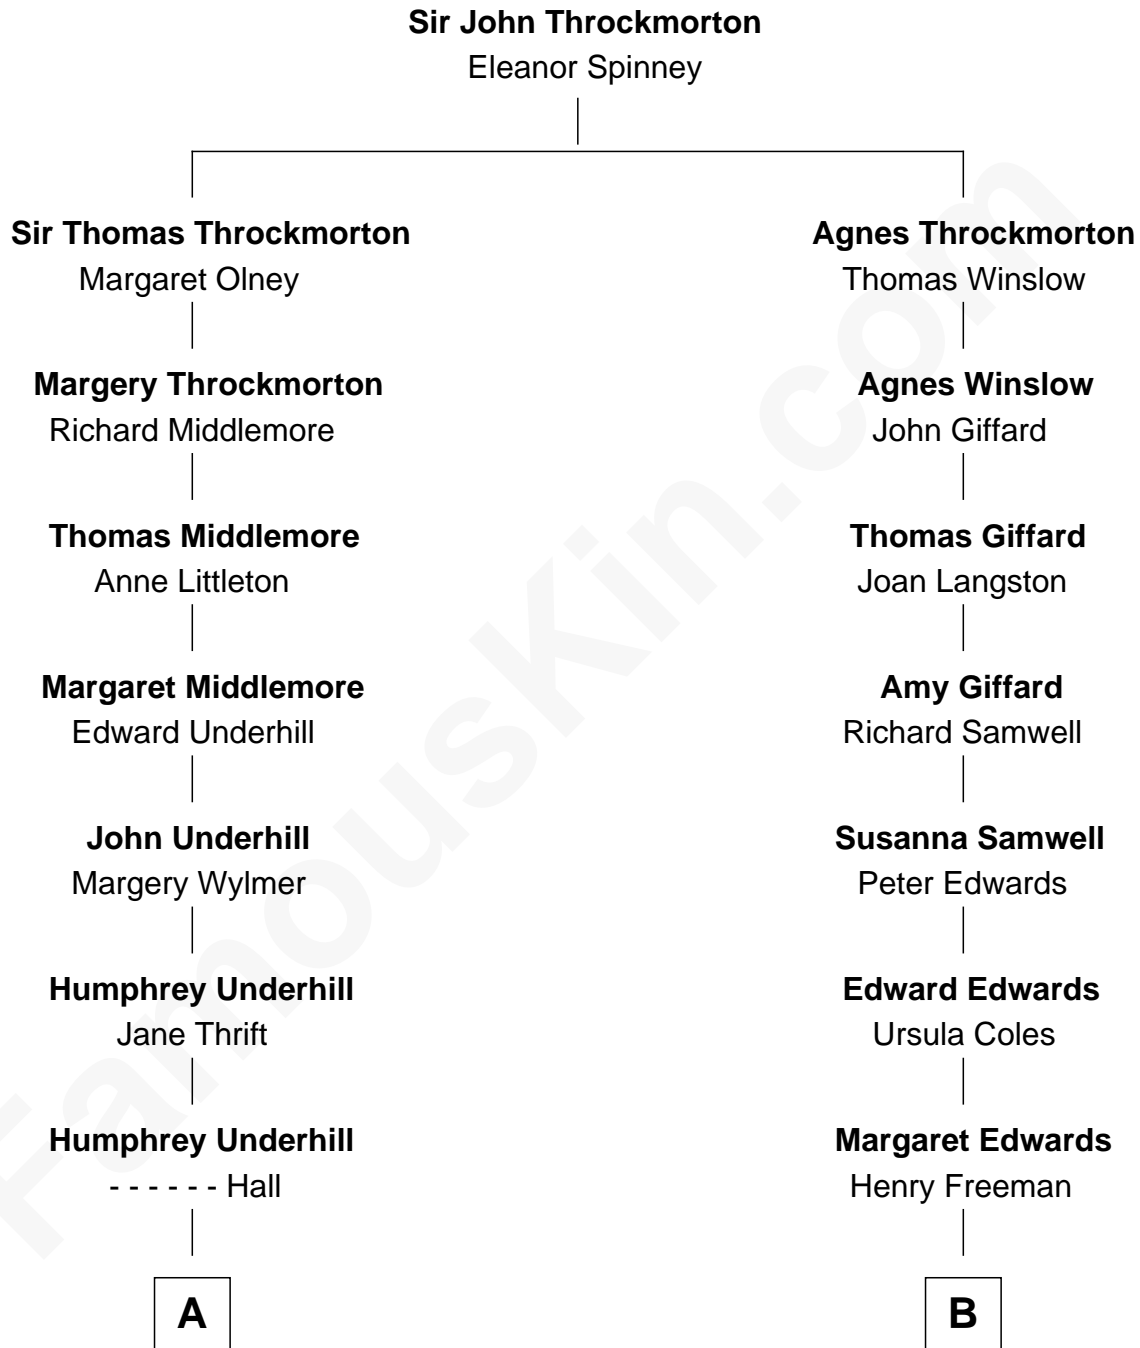

# FamousKin.com Relationship Chart of

**Howard Hughes**

*American Business Tycoon*

17th cousin 2 times removed of

**Paget Brewster**

*TV Actress*

**C**

**George Washington Wales Brewster**

Joan Ryerson

**Galen Brewster**

Hathaway Tew

**Paget Brewster**

*TV Actress*

FamousKin.com