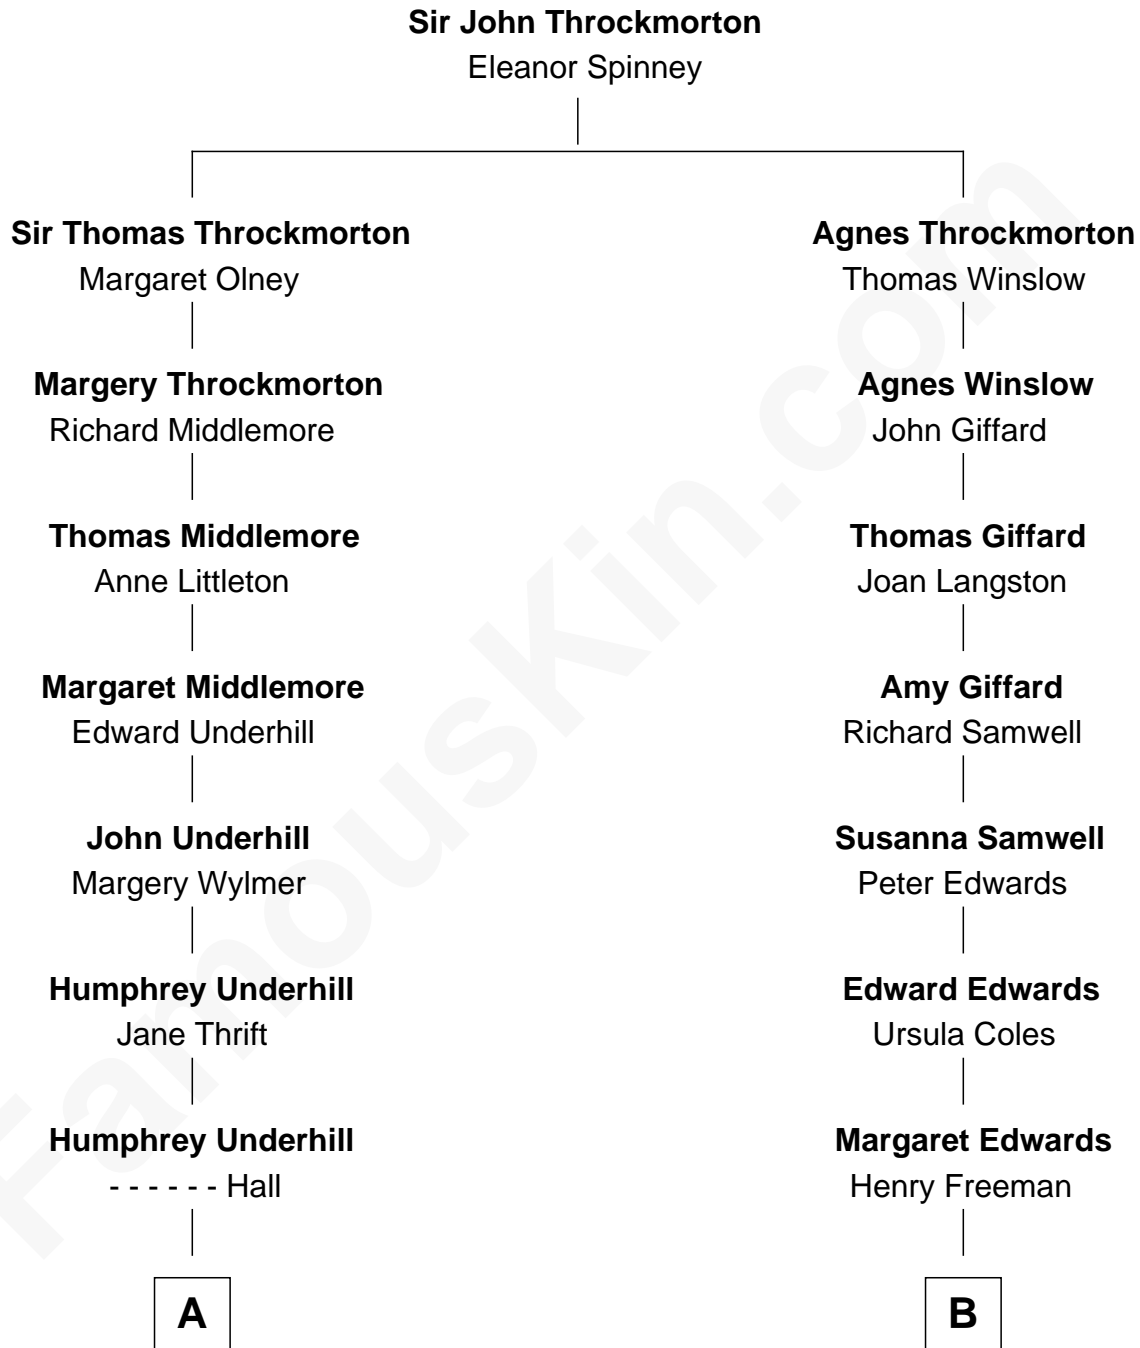

FamousKin.com Relationship Chart of

Howard Hughes

American Business Tycoon

17th cousin 3 times removed of

Elisabeth Shue

TV and Movie Actress

C

Harriet Grace Brewster Willcox

Alexander Hunter Gunn

Mary Brewster Gunn

Adoniram Judson Wells

Anne Brewster Wells

James William Shue

Elisabeth Shue

TV and Movie Actress