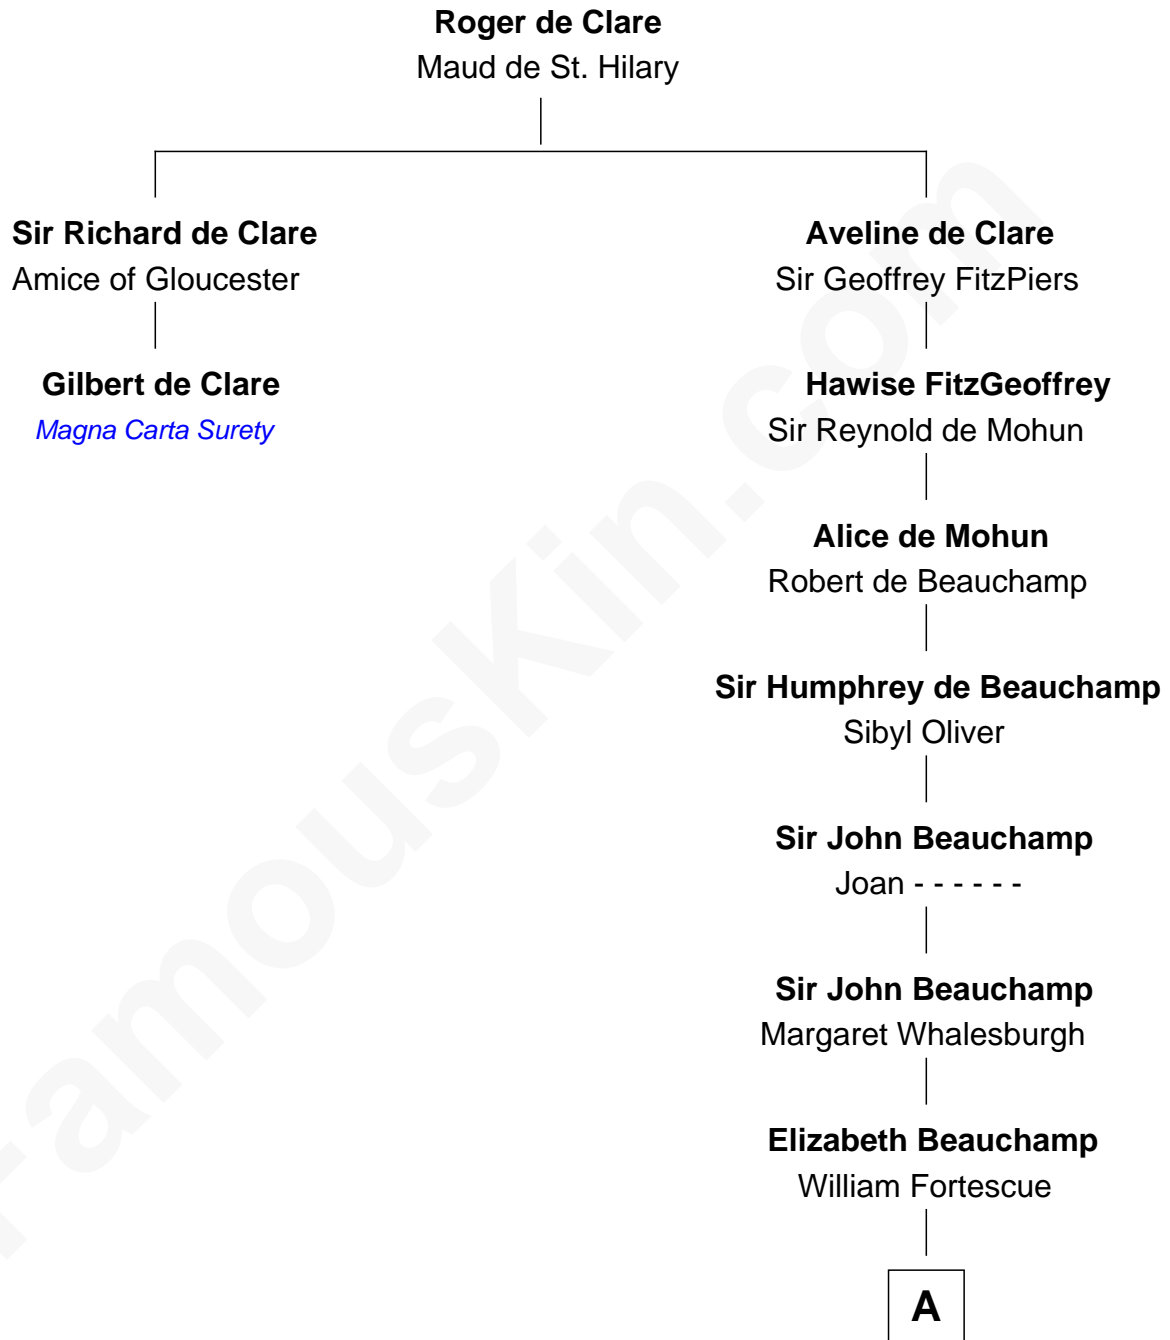

FamousKin.com Relationship Chart of

Gilbert de Clare

Magna Carta Surety

1st cousin 18 times removed of

Aaron Burr

Killed Alexander Hamilton

A

William Fortescue

Matilda Falwell

John Fortescue

Joan Prutteston

Joane Fortescue

Thomas Hext

Thomas Hext

Wilmot Poyntz

Margery Hext

Aaron Burr

Aaron Burr

Killed Alexander Hamilton

FamousKin.com