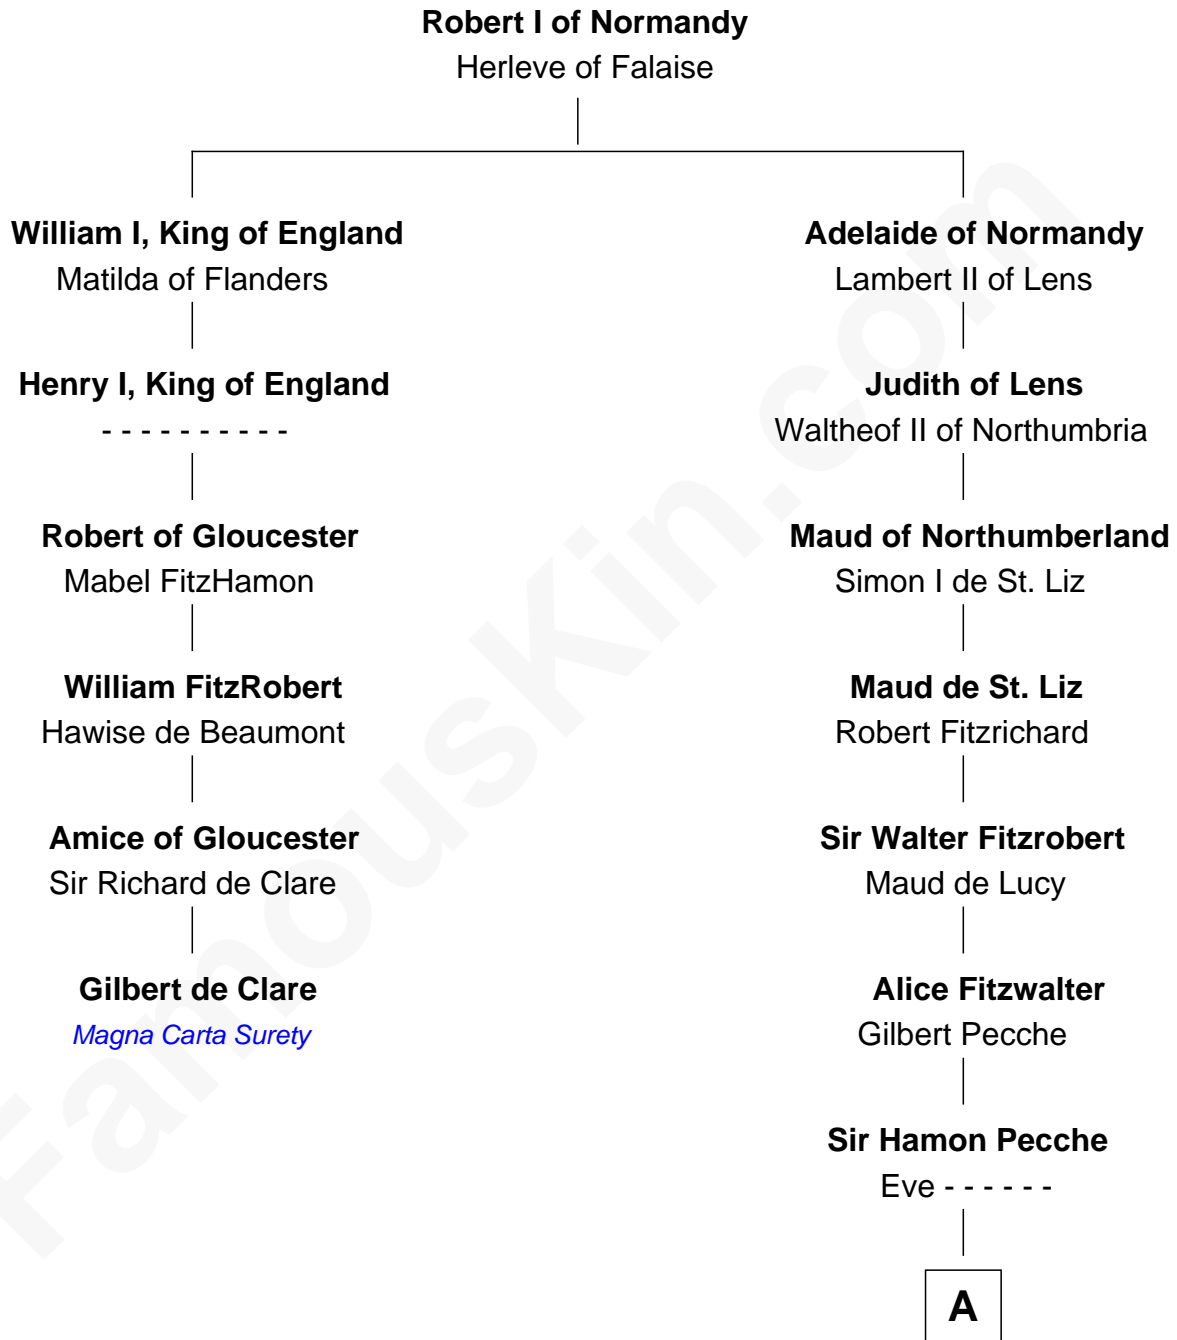

FamousKin.com Relationship Chart of

Gilbert de Clare

Magna Carta Surety

5th cousin 14 times removed of

Thomas Lawrence

(c1619/20 - c1703) Planter passenger 1635

A

Sir Gilbert Pecche