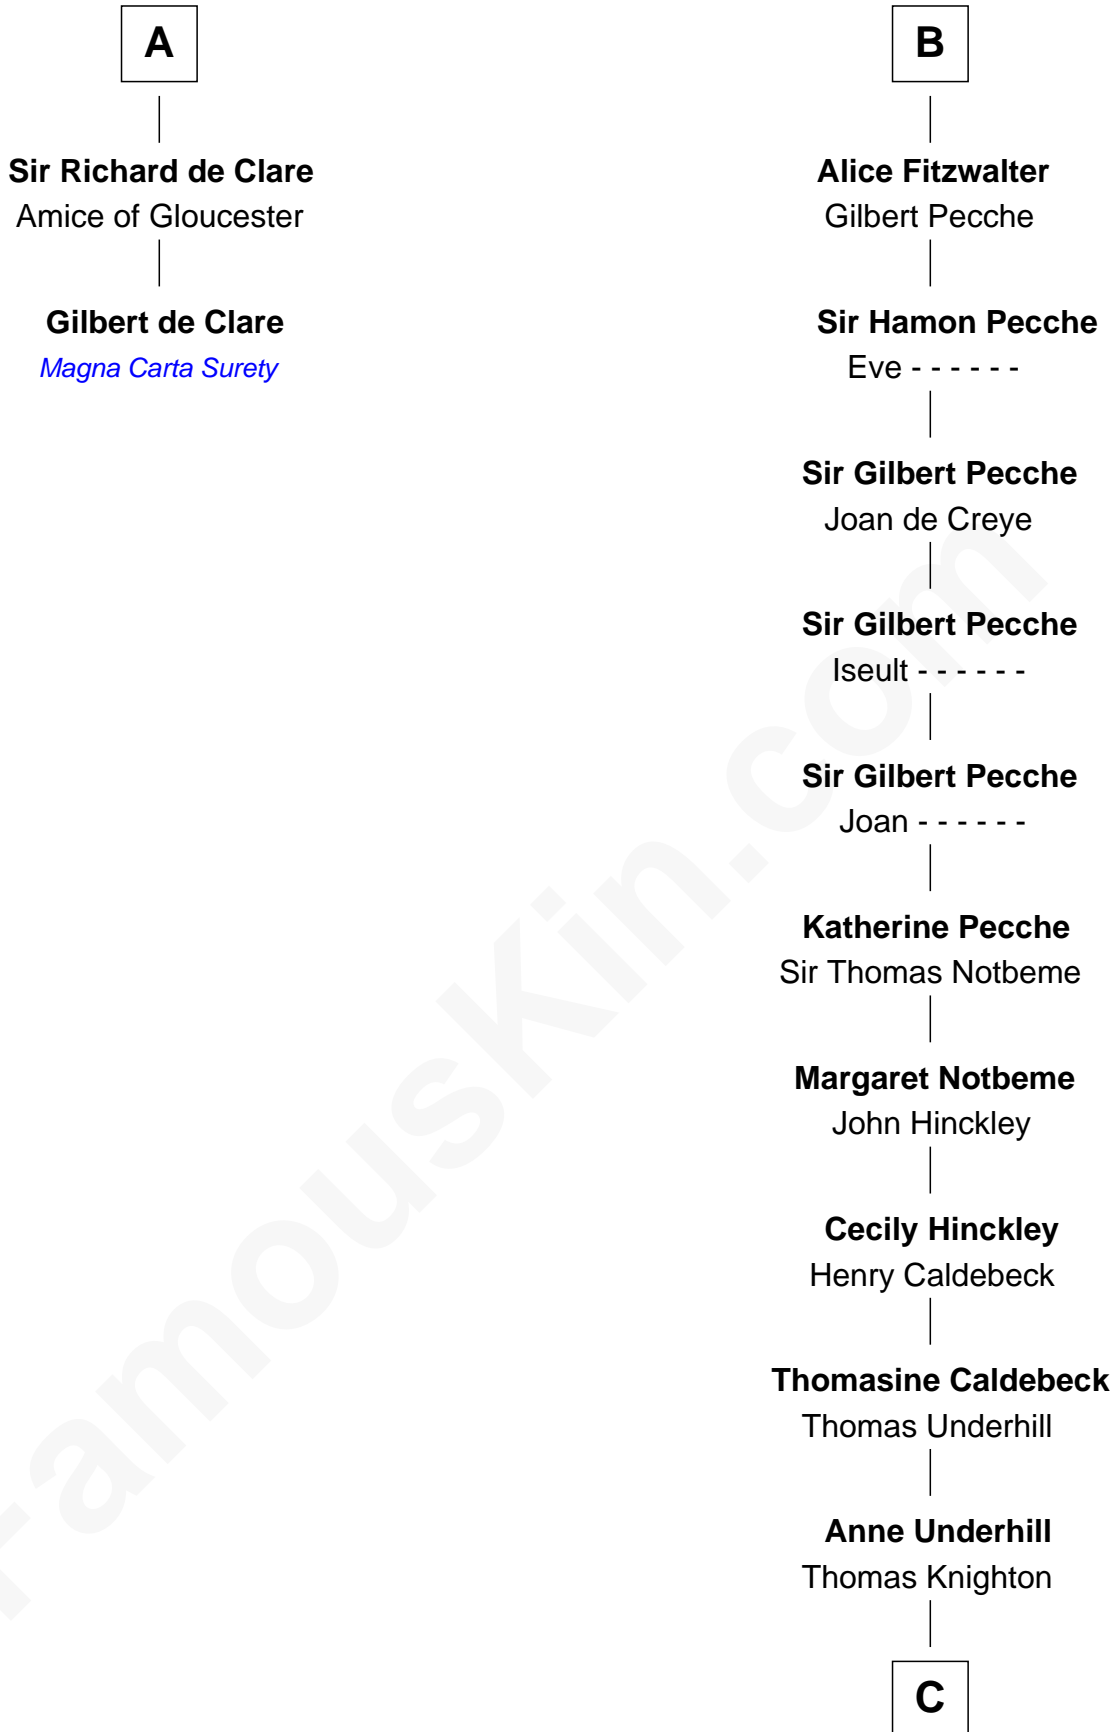

# FamousKin.com Relationship Chart of

**Gilbert de Clare**

*Magna Carta Surety*

8th cousin 13 times removed of

**Thomas Lawrence**

*(c1619/20 - c1703) Planter passenger 1635*

**C**

**Joan Knighton**

Charles Bull

**Richard Bull**

Alice Hunt

**Elizabeth Bull**

John Lawrence

**Thomas Lawrence**

Joanna Antrobus

**Thomas Lawrence**