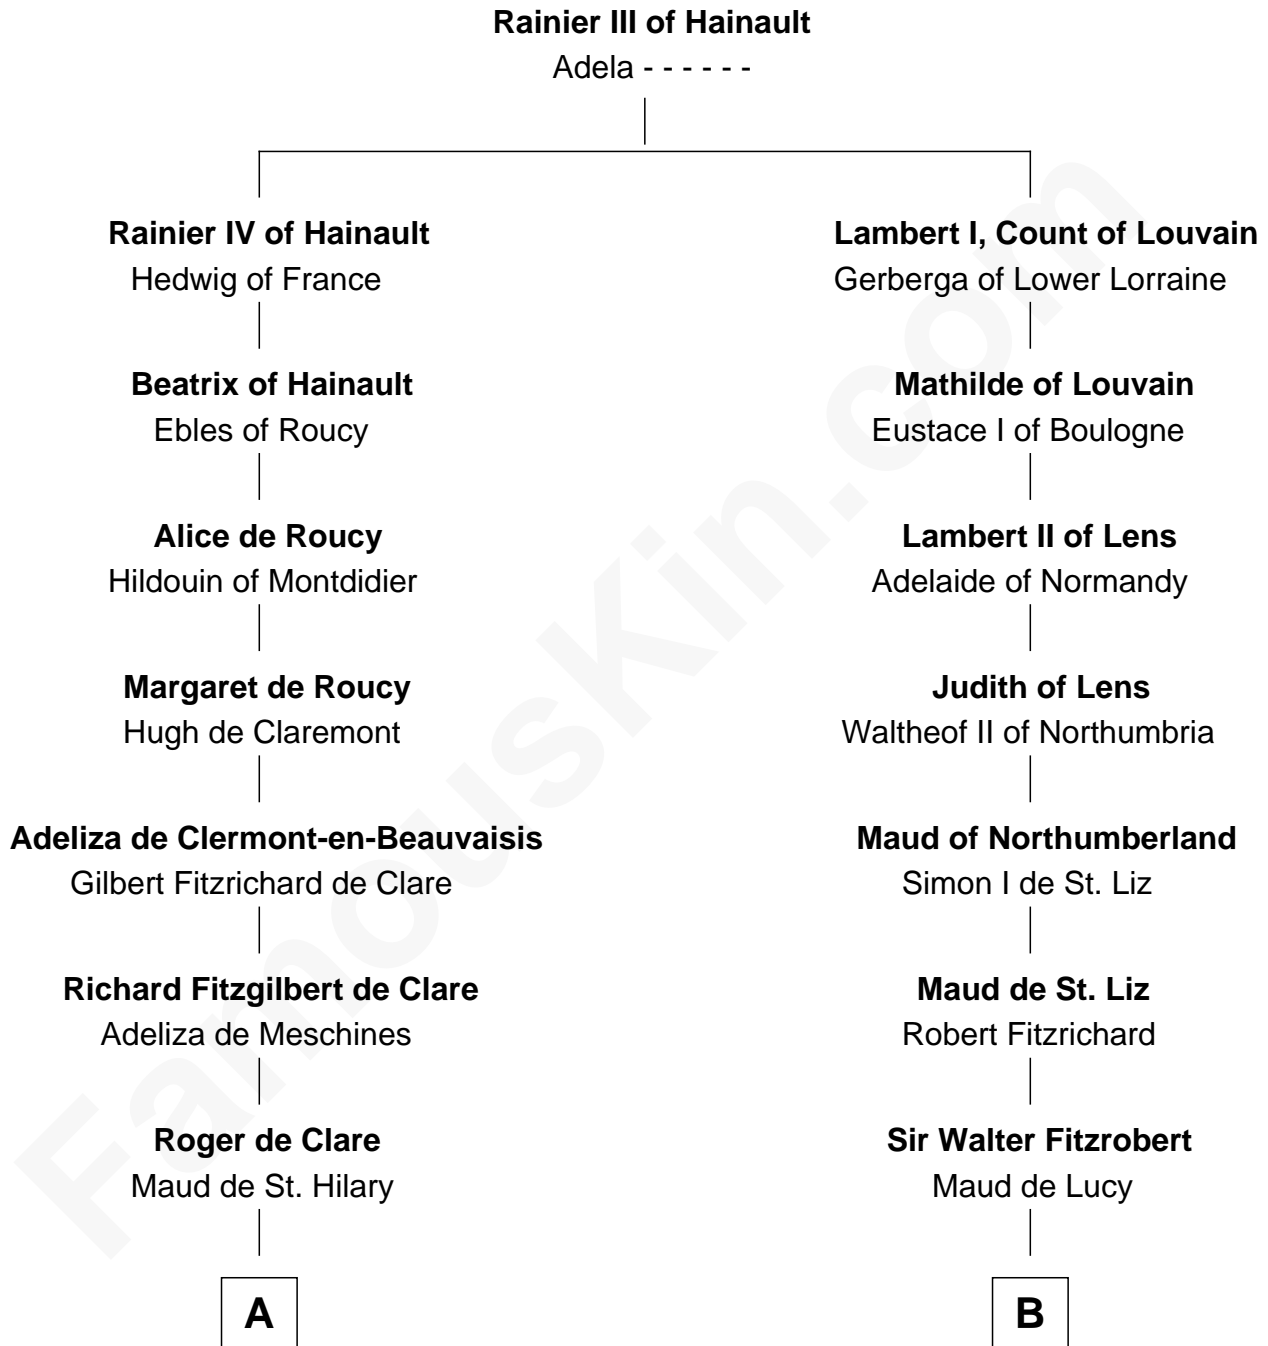

# FamousKin.com Relationship Chart of

**Gilbert de Clare**

*Magna Carta Surety*

8th cousin 13 times removed of

**Thomas Lawrence**

*(c1619/20 - c1703) Planter passenger 1635*

**C**

**Joan Knighton**

Charles Bull

**Richard Bull**

Alice Hunt

**Elizabeth Bull**

John Lawrence

**Thomas Lawrence**

Joanna Antrobus

**Thomas Lawrence**

*Planter passenger 1635*