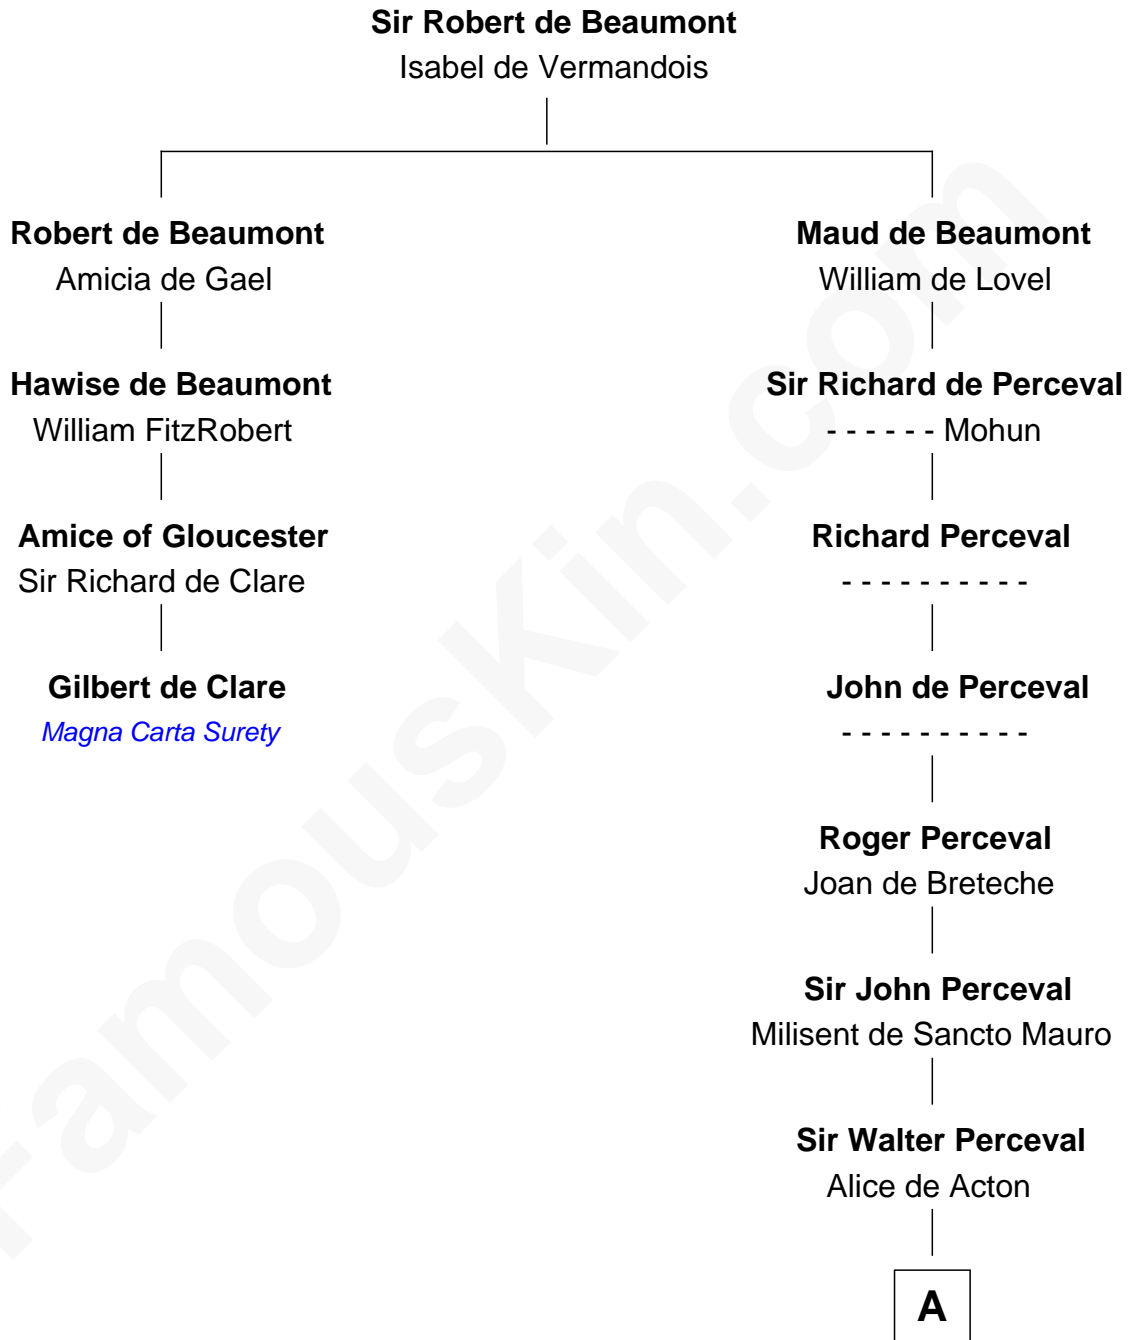

# FamousKin.com Relationship Chart of

**Gilbert de Clare**

*Magna Carta Surety*

3rd cousin 18 times removed of

**Rev. William Greenleaf Eliot**

*Founder, Washington Univ - St Louis*

**A**

**Sir Ralph Perceval**  
Elizabeth de Wyke

**Sir Richard Perceval**  
Agnes Arthur

**Ralph Perceval**  
Joan de Bosco

**Sir John Perceval**  
Joan Chedder

**Sir James Perceval**  
Joan Kenne

**Edmund Percival**  
Elizabeth Yorke

**Christian Percival**  
Richard Lowle