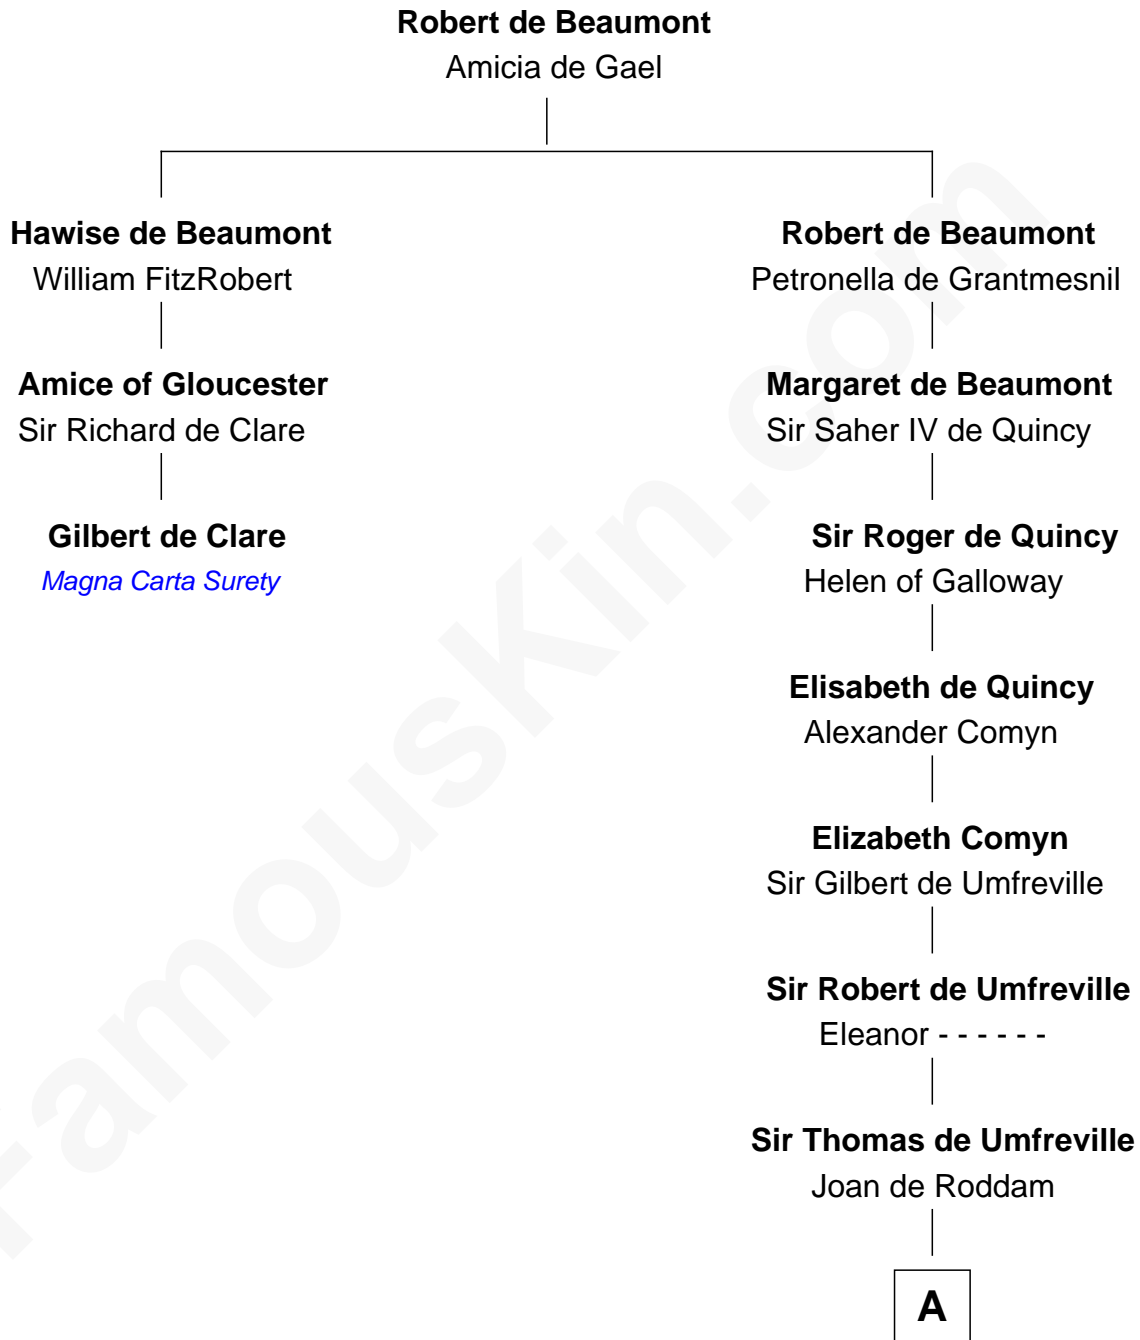

FamousKin.com Relationship Chart of

Gilbert de Clare

Magna Carta Surety

2nd cousin 19 times removed of

Helen (Herron) Taft

First Lady of President William H. Taft

A

Sir Robert de Umfreville

| Probable

William Umfreville

|
William Umfreville

|
Andrew Umfreville

|
Roger Umfreville

----- Luddington

Gervase Umfreville

Katherine Digby