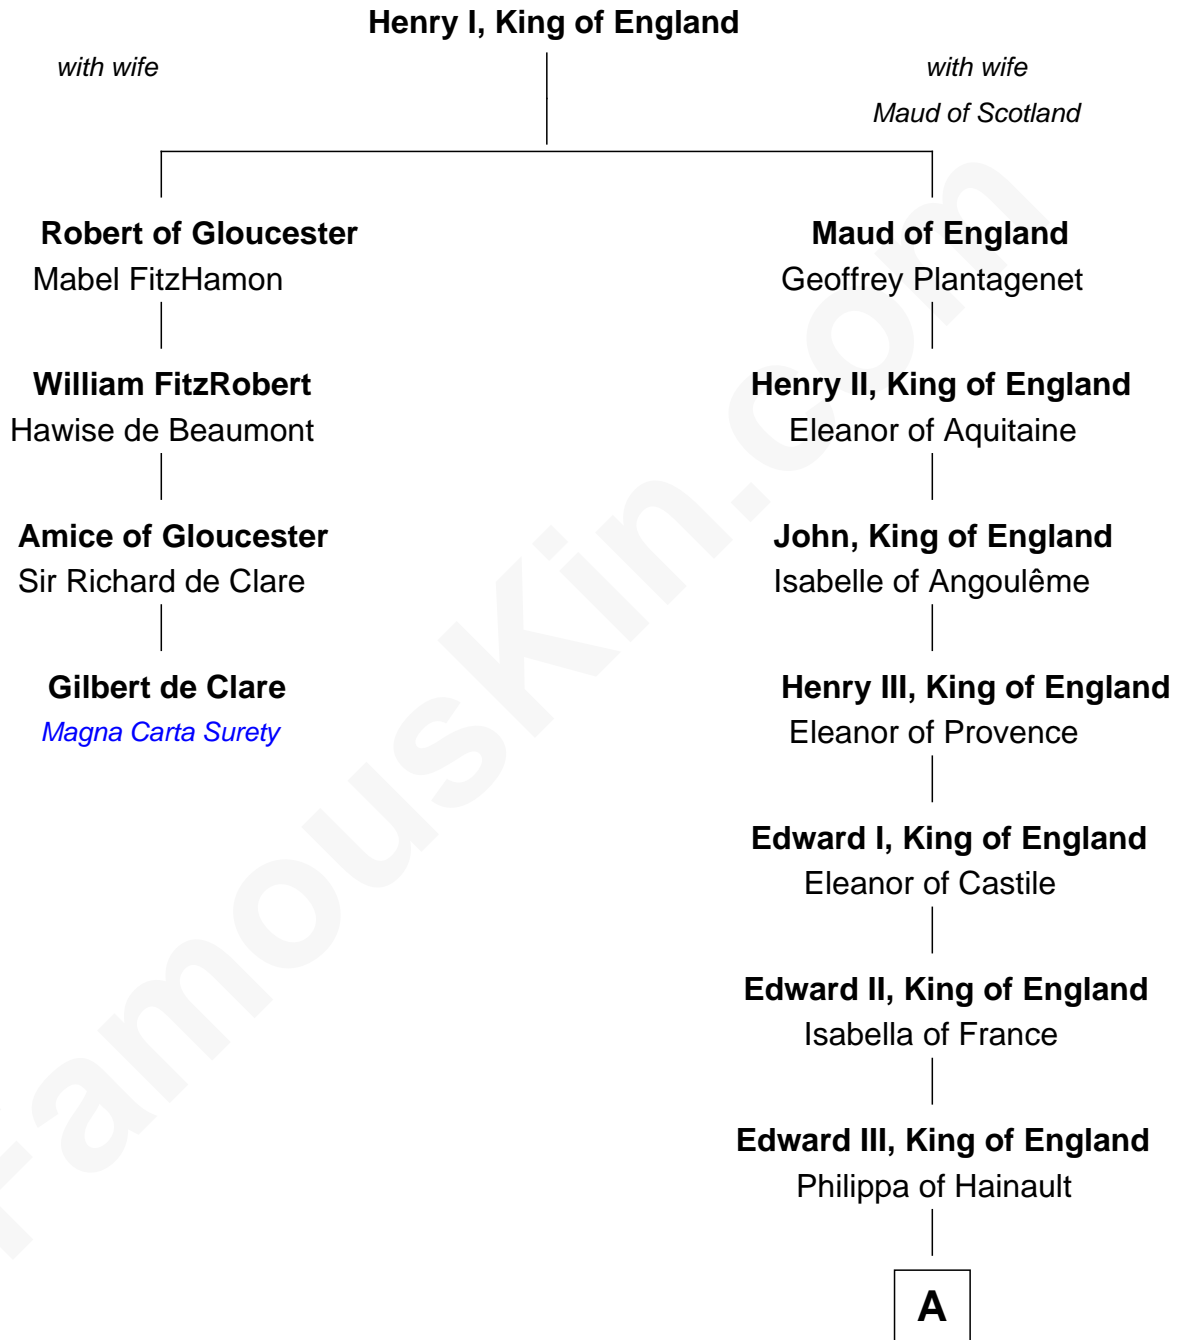

FamousKin.com Relationship Chart of

Gilbert de Clare

Magna Carta Surety

3rd cousin 10 times removed of

Charles V

Holy Roman Emperor

A

John of Gaunt

Blanche of Lancaster

Philippa of Lancaster

John I, King of Portugal

Isabella of Portugal

Philip of Burgundy

Charles of Burgundy

Isabella of Bourbon

Mary of Burgundy