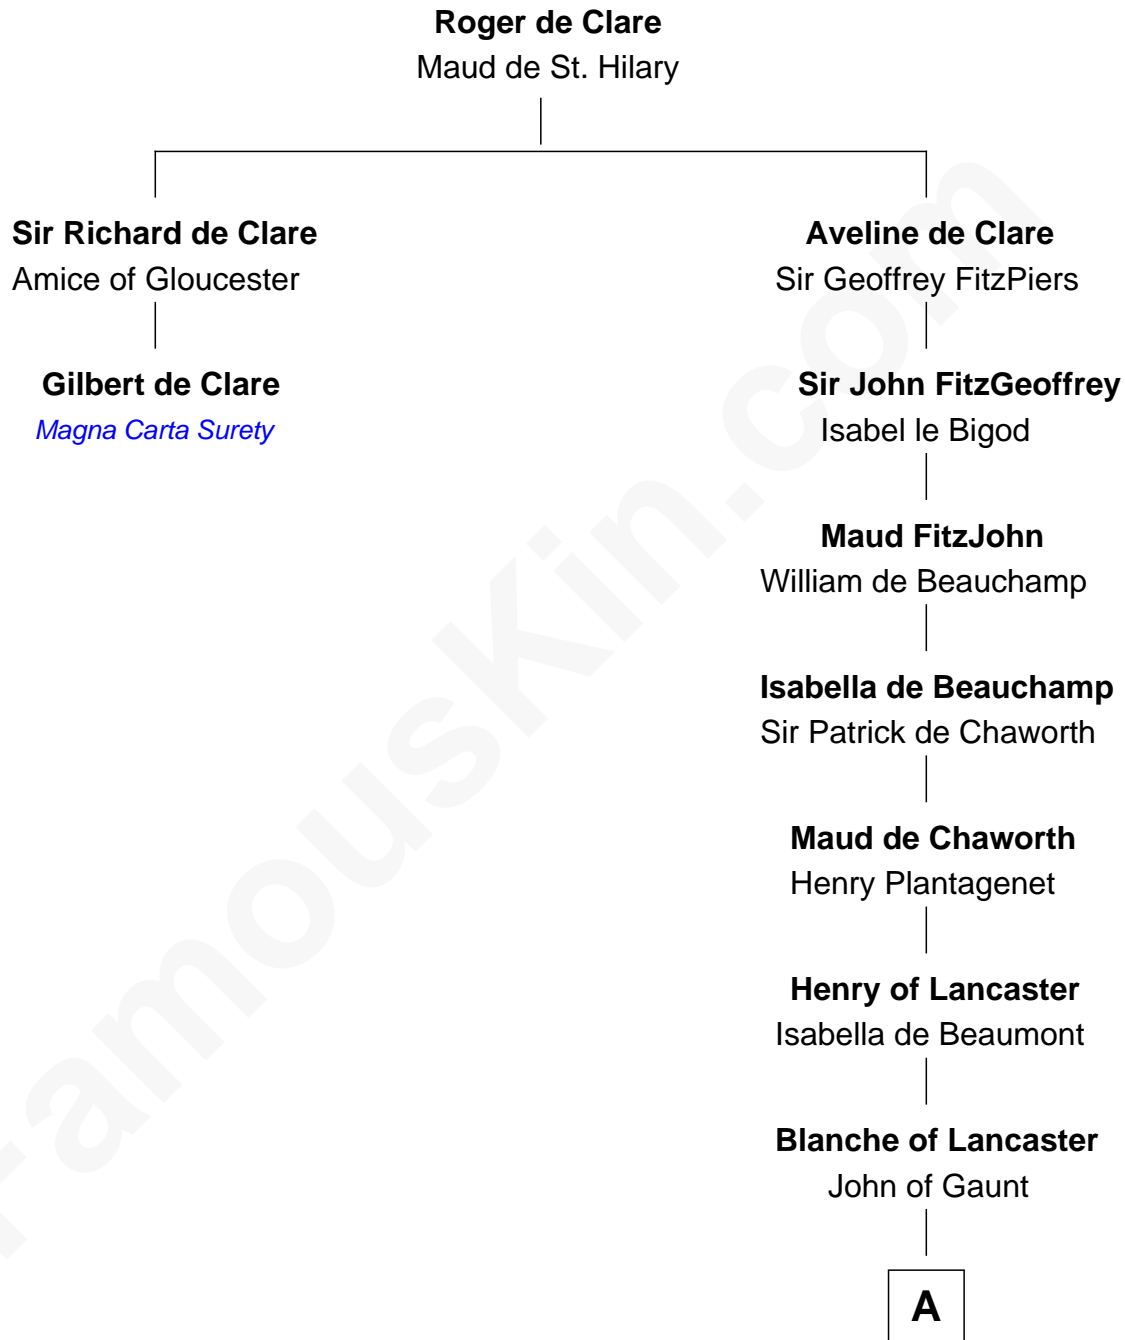

FamousKin.com Relationship Chart of

Gilbert de Clare

Magna Carta Surety

1st cousin 11 times removed of

Charles V

Holy Roman Emperor

A

Philippa of Lancaster

John I, King of Portugal

Isabella of Portugal

Philip of Burgundy

Charles of Burgundy

Isabella of Bourbon

Mary of Burgundy

Maximilian I, Holy Roman Emperor

Philip I, King of Castile

Joanna of Castile

Charles V

Holy Roman Emperor