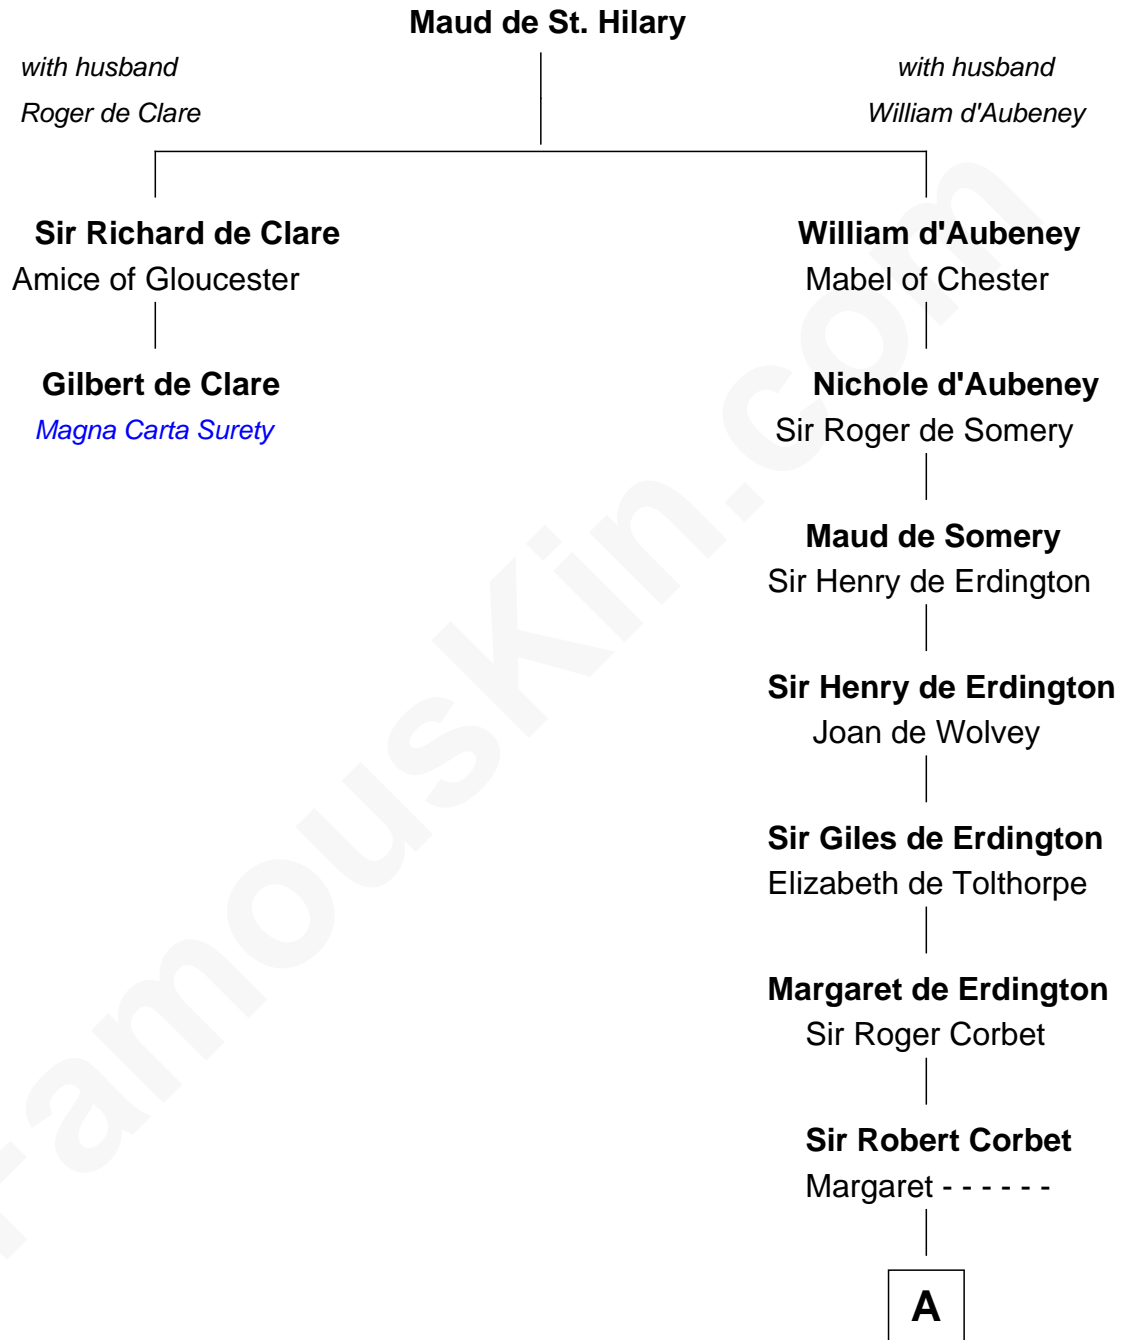

# FamousKin.com Relationship Chart of

**Gilbert de Clare**

*Magna Carta Surety*

1st cousin 20 times removed of

**John Davis Long**

*32nd Governor of Massachusetts*

**A**

**Mary Corbet**  
Robert Charlton