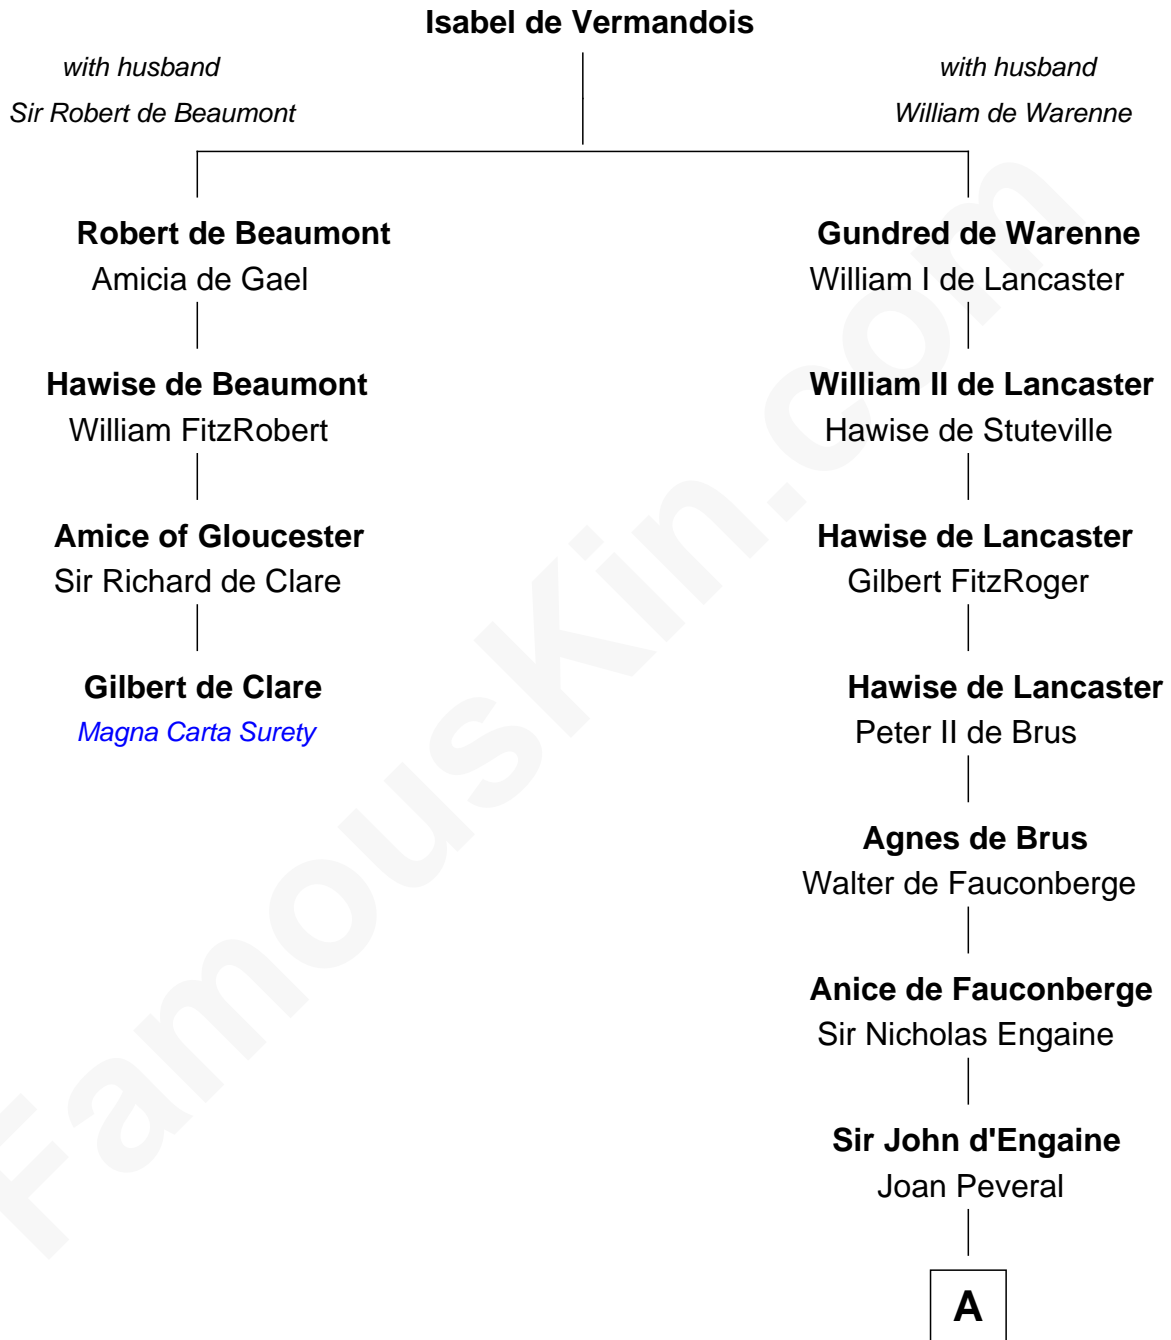

# FamousKin.com Relationship Chart of

**Gilbert de Clare**

*Magna Carta Surety*

3rd cousin 16 times removed of

**William Ellery**

*Signer of the Declaration of Independence*

**A**

**Elizabeth d'Engaine**  
Sir Laurence de Pabenham

**Katherine Pabenham**  
Sir Thomas Aylesbury

**Eleanor Aylesbury**  
Sir Humphrey Stafford

**Humphrey Stafford**  
Katherine Fray

**Sir Humphrey Stafford**  
Margaret Fogge

**Sir Humphrey Stafford**  
Margaret Tame