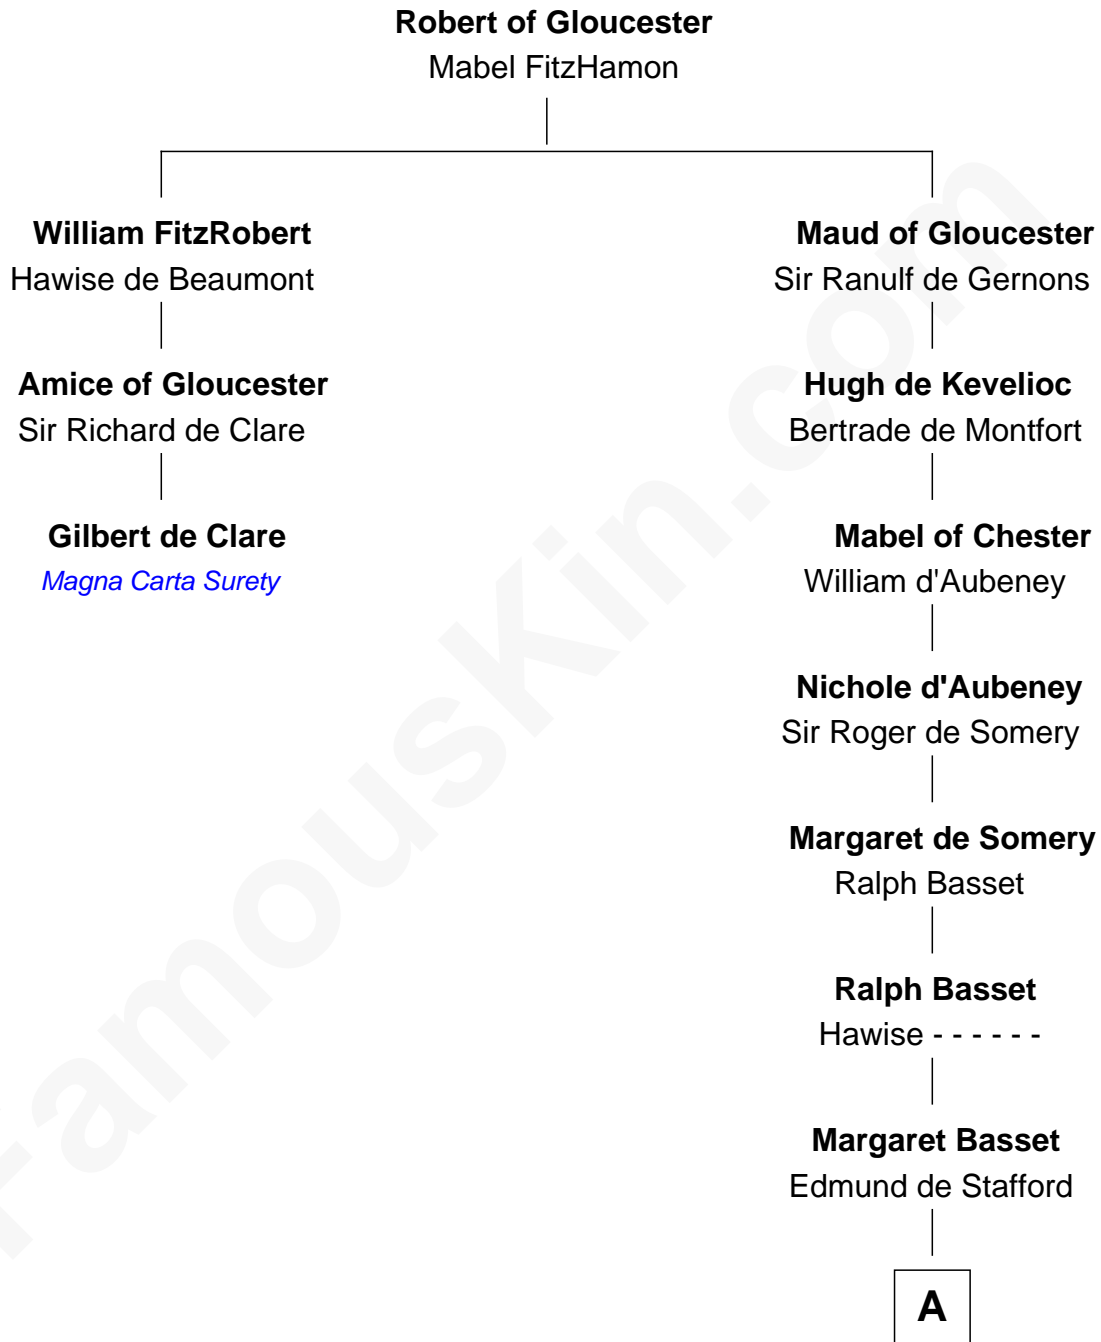

FamousKin.com Relationship Chart of

Gilbert de Clare

Magna Carta Surety

2nd cousin 19 times removed of

William Ellery

Signer of the Declaration of Independence

A

Ralph de Stafford
Katherine de Hastang

Margaret Stafford
Sir John Stafford

Ralph Stafford
Maud de Hastang

Sir Humphrey Stafford
Elizabeth Burdet

Sir Humphrey Stafford
Eleanor Aylesbury

Humphrey Stafford
Katherine Fray

Sir Humphrey Stafford
Margaret Fogge