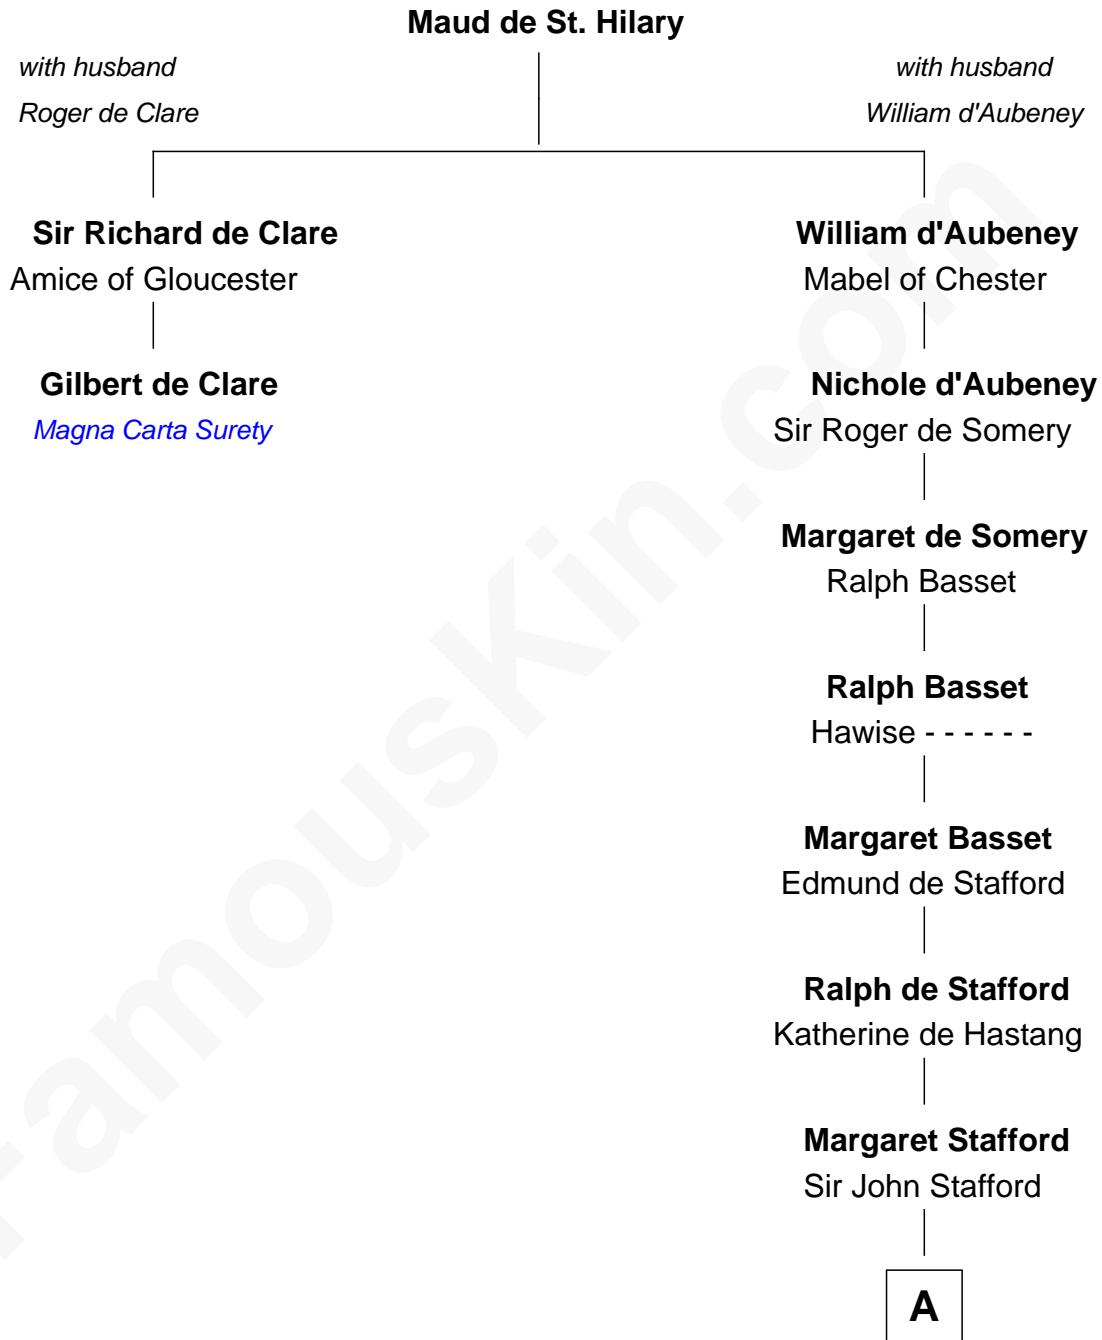

# FamousKin.com Relationship Chart of

**Gilbert de Clare**

*Magna Carta Surety*

1st cousin 18 times removed of

**William Ellery**

*Signer of the Declaration of Independence*

**A**

**Ralph Stafford**

Maud de Hastang

**Sir Humphrey Stafford**

Elizabeth Burdet

**Sir Humphrey Stafford**

Eleanor Aylesbury

**Humphrey Stafford**

Katherine Fray

**Sir Humphrey Stafford**