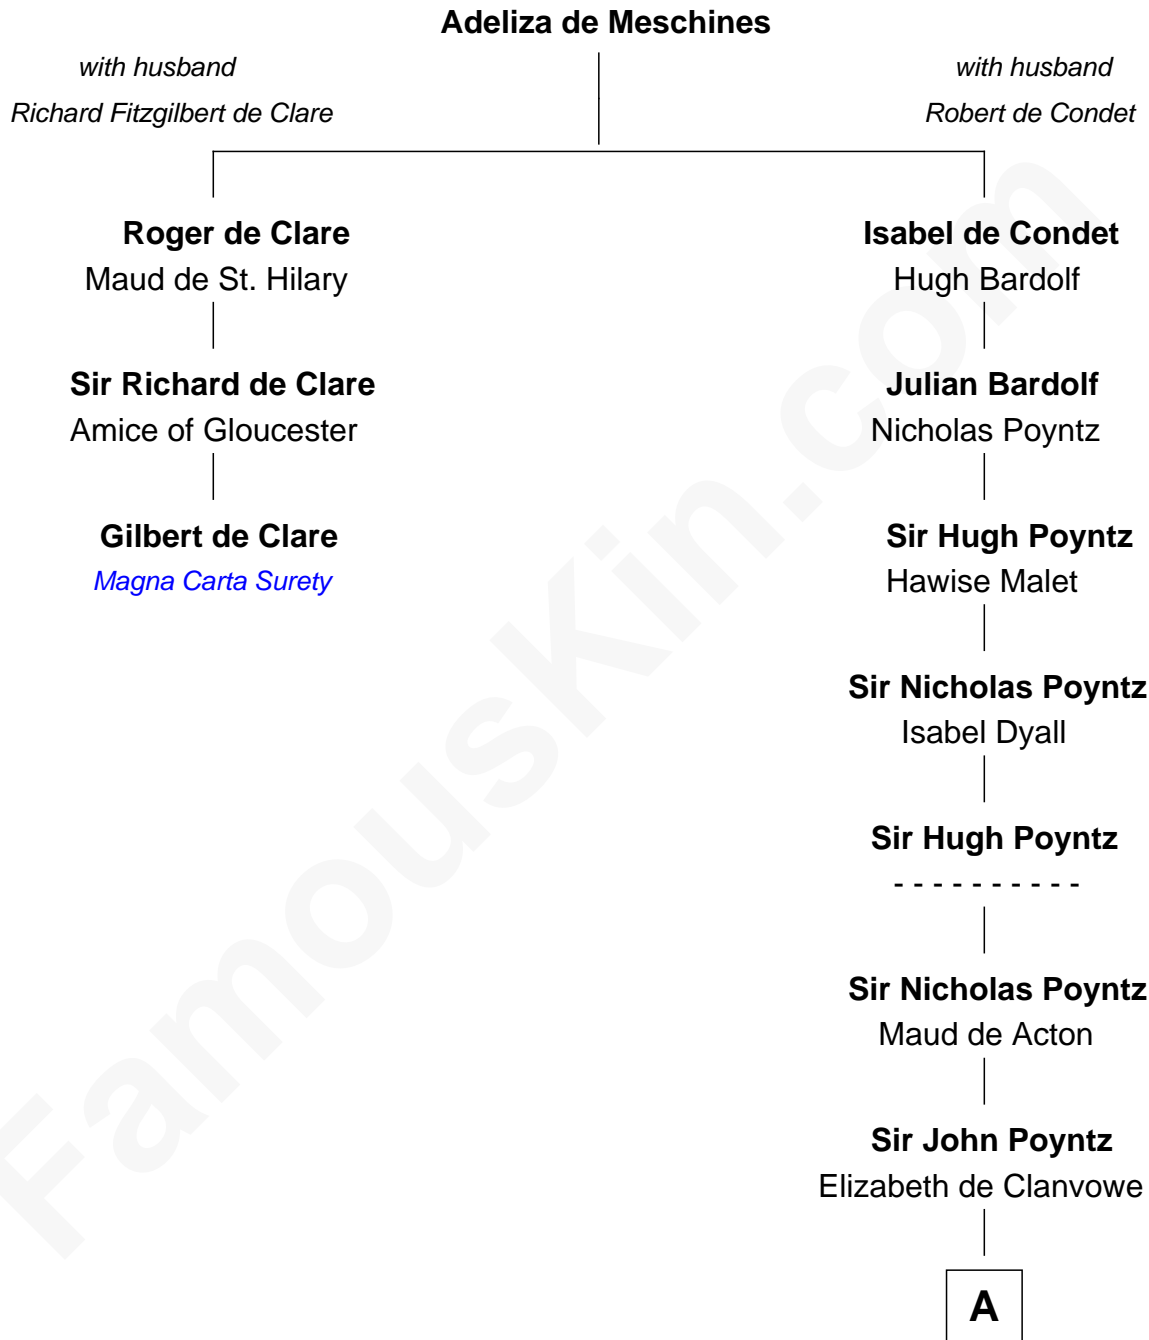

# FamousKin.com Relationship Chart of

**Gilbert de Clare**

*Magna Carta Surety*

2nd cousin 17 times removed of

**William Ellery**

*Signer of the Declaration of Independence*

**A**

**Robert Poyntz**  
Katherine FitzNichol

**Thomas Poyntz**  
Jane - - - - -

**Margaret Poyntz**  
Ralph Greville

**John Greville**  
Jane Forster

**Agnes Greville**  
Sir Edmund Tame

**Margaret Tame**  
Sir Humphrey Stafford

**Ellen Stafford**  
Thomas Barlow